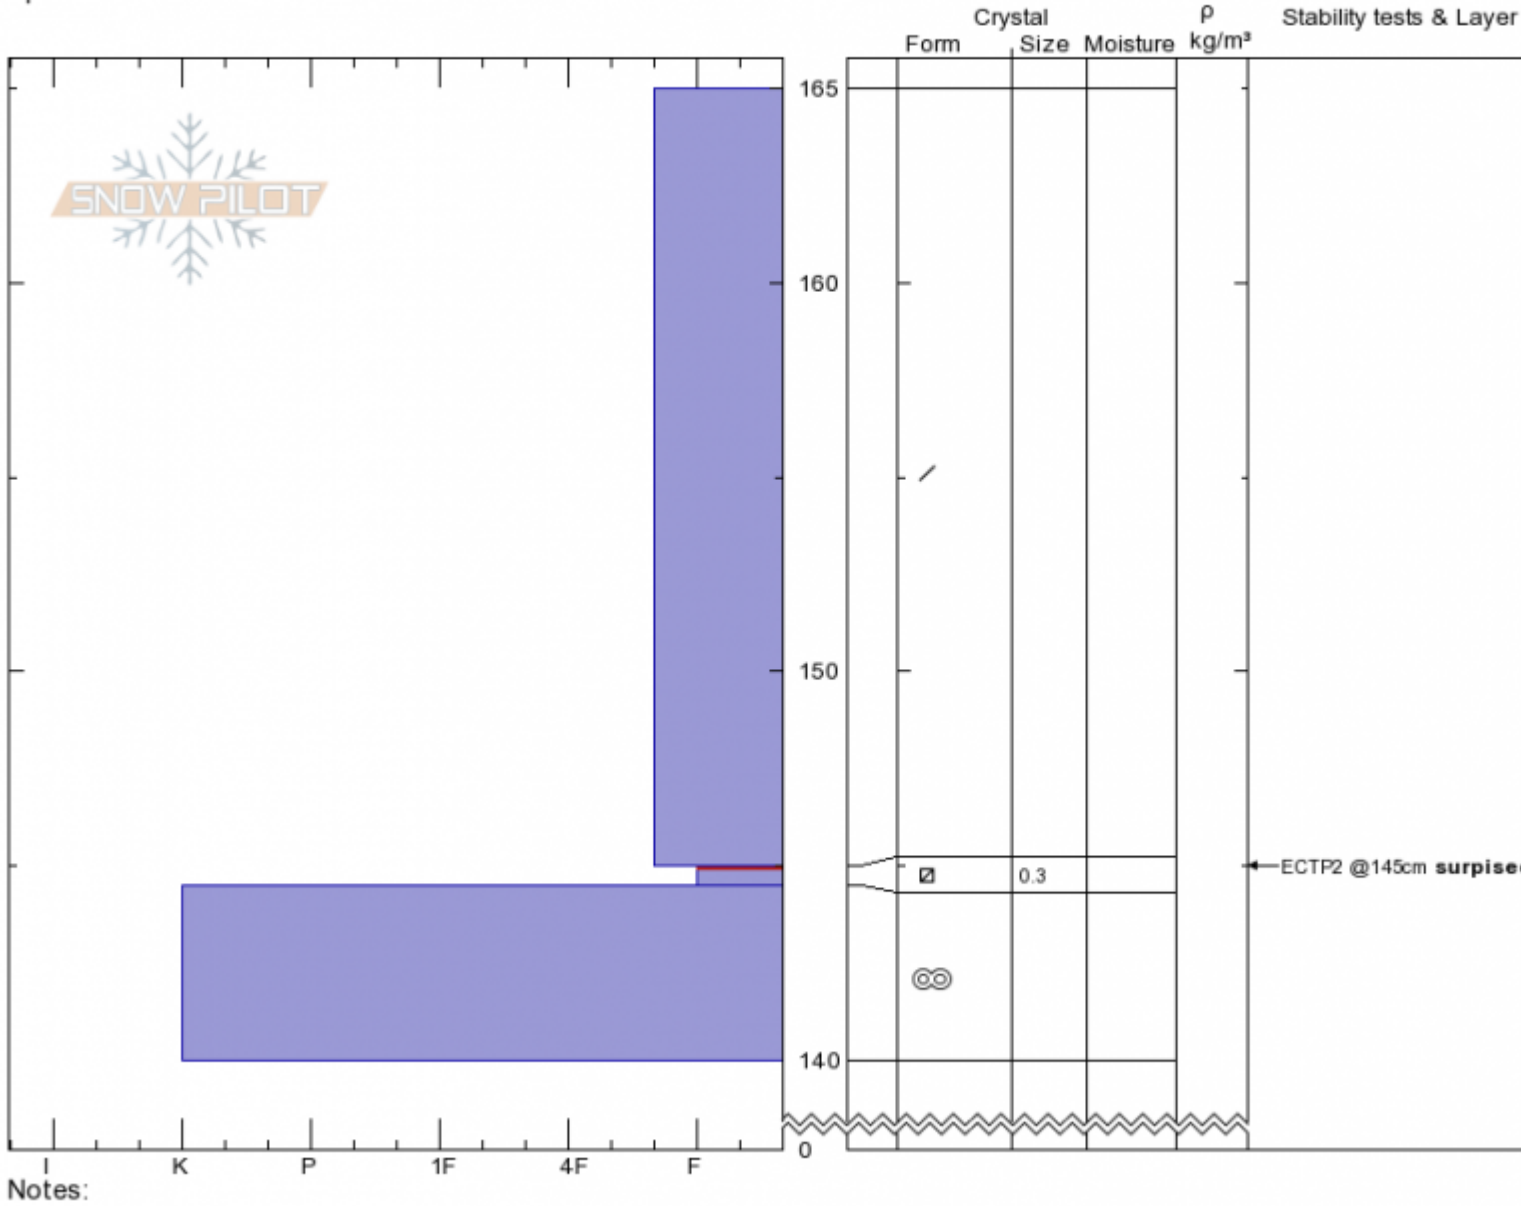

Pika Point
Madison Range-S
MT
 Elevation: **9467 ft**
 Aspect: **110°**
 Specifics:

Doug Chabot-Admin
03/27/2020 - 9:30am
 Co-ord: **44.97915N, -111.31206W**
 Slope Angle: **25°**
 Wind Loading: **previous**

Stability: **Fair**
 Air Temperature: **-10°C**
 Sky Cover: **SCT**
 Precipitation: **NO**
 Wind:

HS:**165** Layer Notes:
 145-144.5cm:**Problematic layer**

Advisory Region
 Southern Madison
 Longitude
 -111.31W
 Latitude
 44.97N
 Southern Madison, 2020-03-28