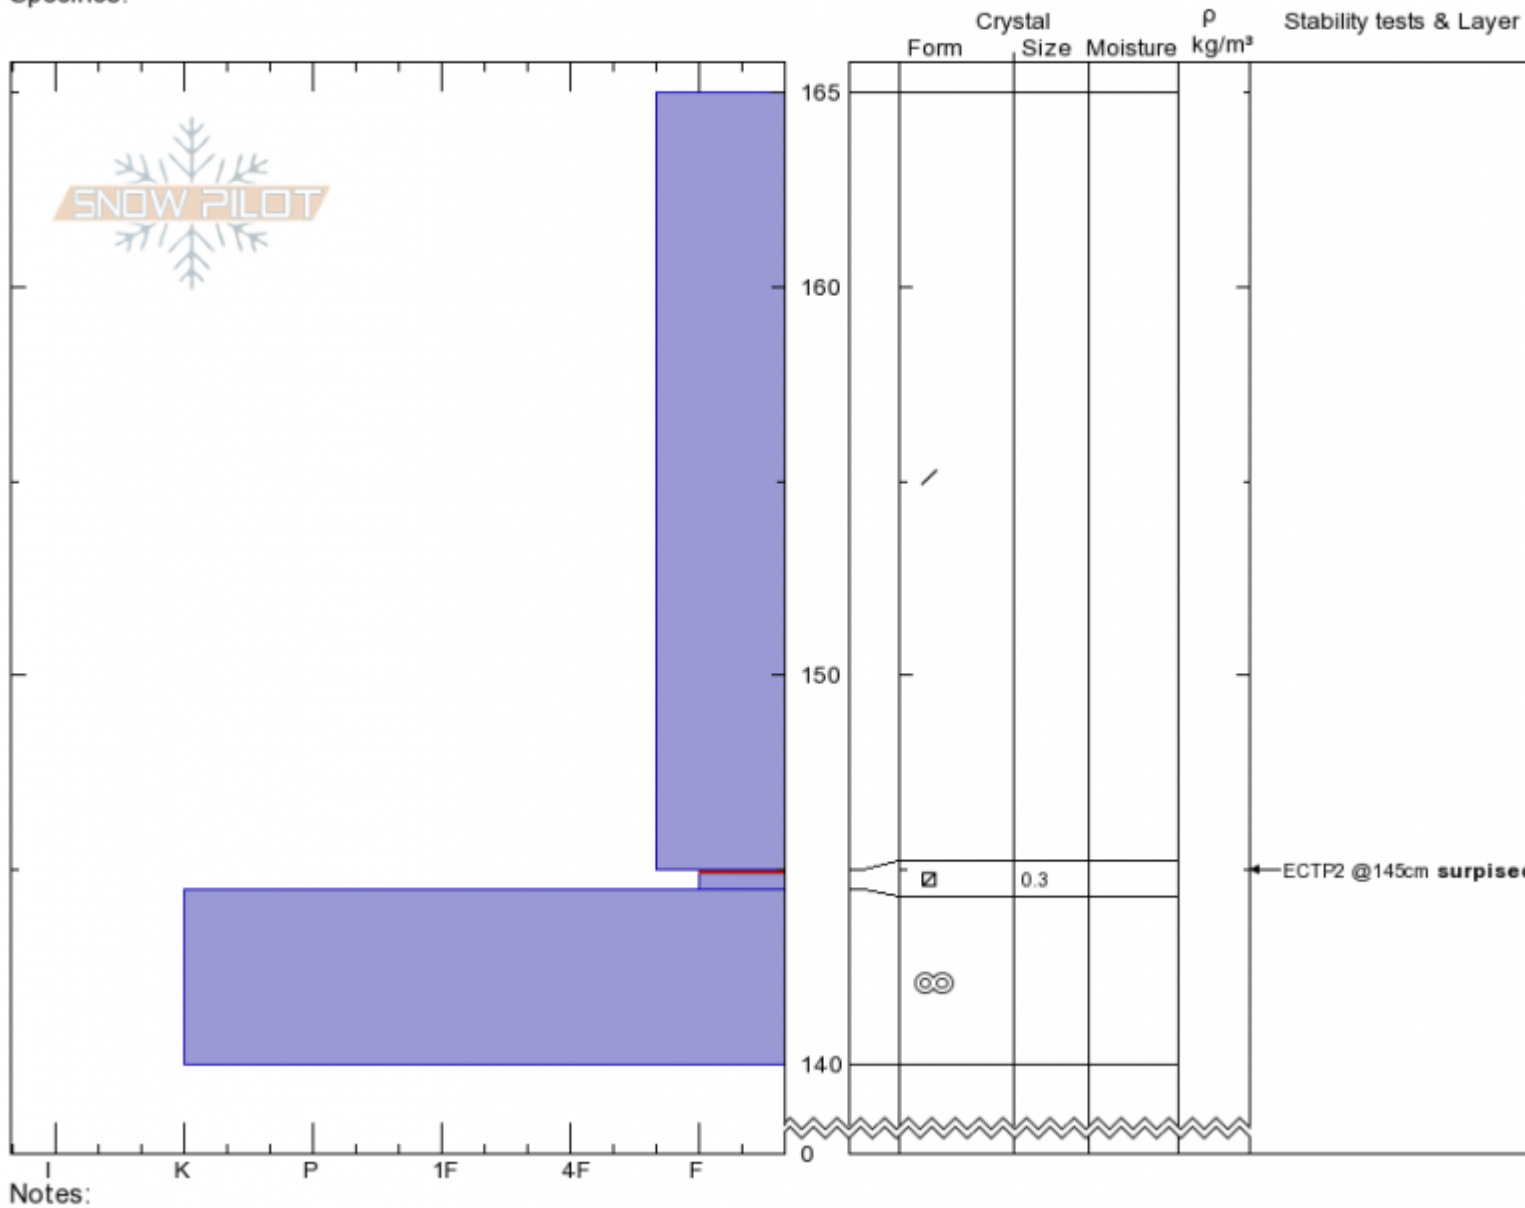

Pika Point
Madison Range-S
MT
 Elevation: **9467 ft**
 Aspect: **110°**
 Specifics:

Doug Chabot-Admin
03/27/2020 - 9:30am
 Co-ord: **44.97915N, -111.31206W**
 Slope Angle: **25°**
 Wind Loading: **previous**

Stability: **Fair**
 Air Temperature: **-10°C**
 Sky Cover: **SCT**
 Precipitation: **NO**
 Wind:

HS: **165** Layer Notes:
 145-144.5cm: **Problematic layer**

Advisory Region
 Southern Madison
 Longitude
 -111.31W
 Latitude
 44.97N
 Southern Madison, 2020-03-28