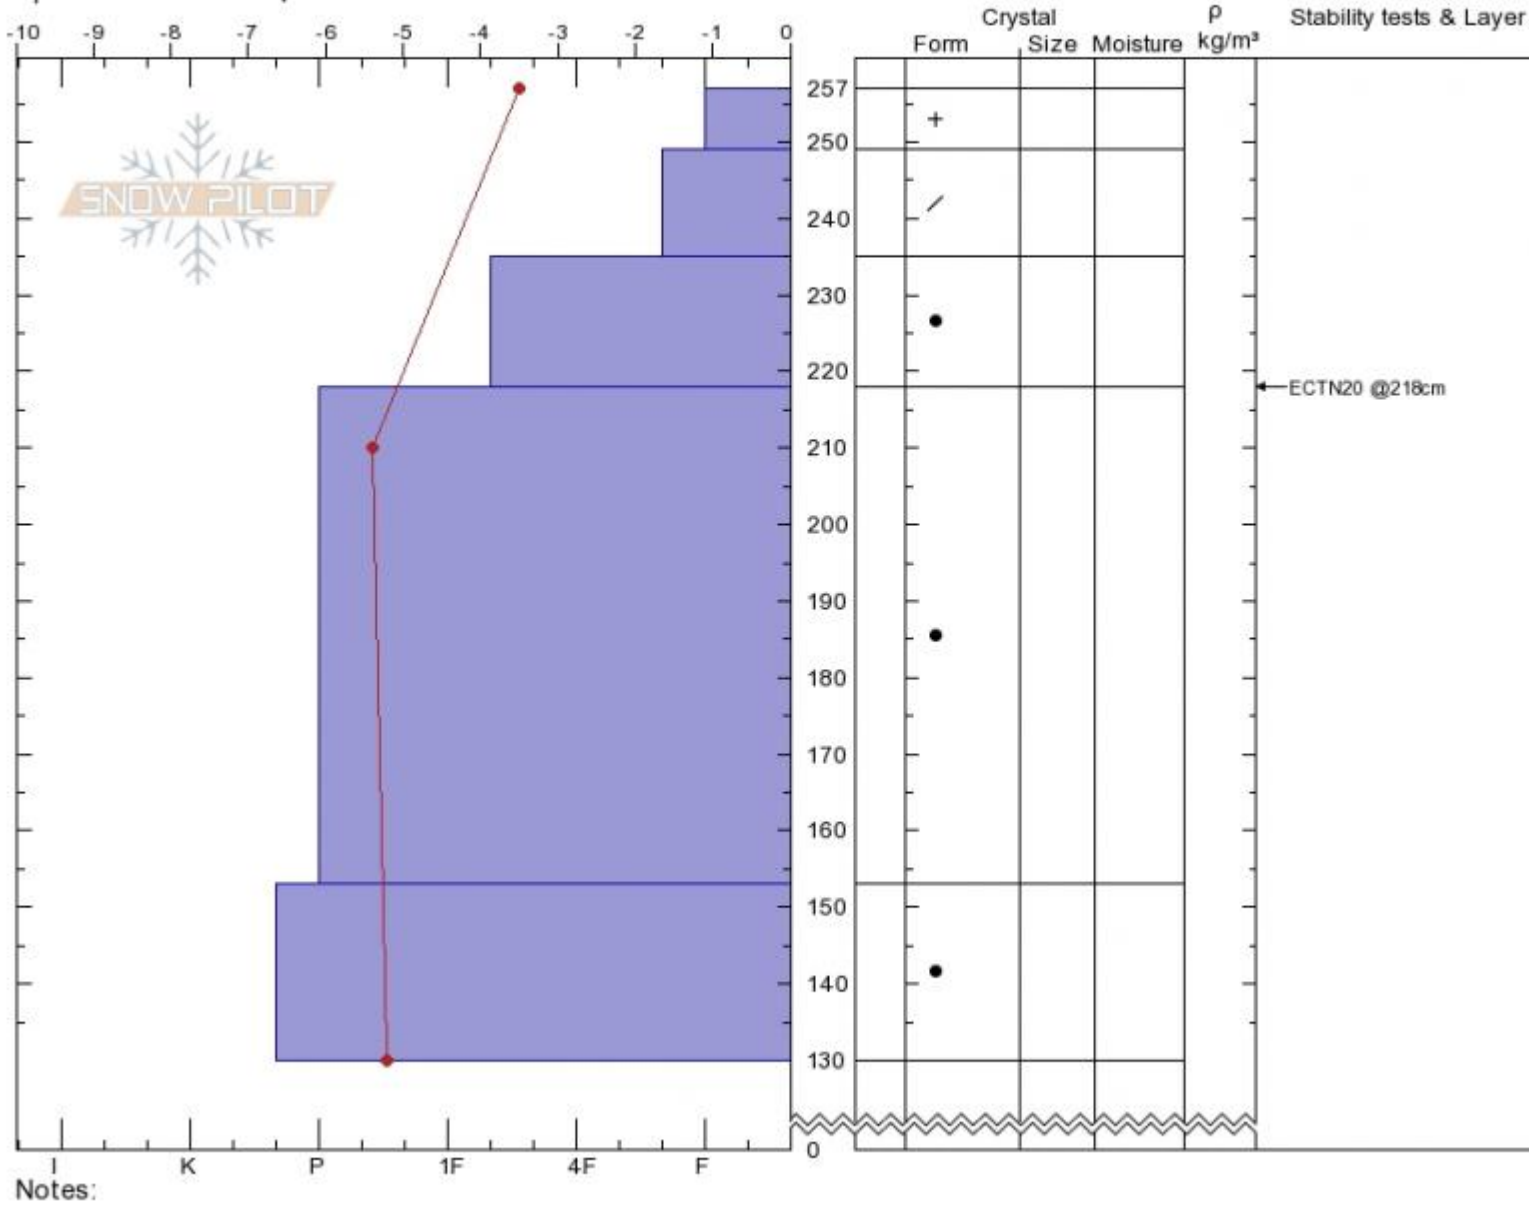

**East of Koch Low**  
**Madison Range-S**  
**MT**  
 Elevation: **8800 ft**  
 Aspect: **15°**  
 Specifics: **We skied slope**

**Dave Zinn**  
**03/21/2020 - 12:00pm**  
 Co-ord: **45.04380N, -111.42141W**  
 Slope Angle: **27°**  
 Wind Loading: **previous**

Stability: **Good**  
 Air Temperature: **-3°C**  
 Sky Cover: **CLR**  
 Precipitation: **NO**  
 Wind: **Light Breeze**

HS: **257**    Layer Notes:  
 PF: **20**

Advisory Region  
 Southern Madison  
 Longitude  
 -111.42W  
 Latitude  
 45.04N  
 Southern Madison, 2020-03-21