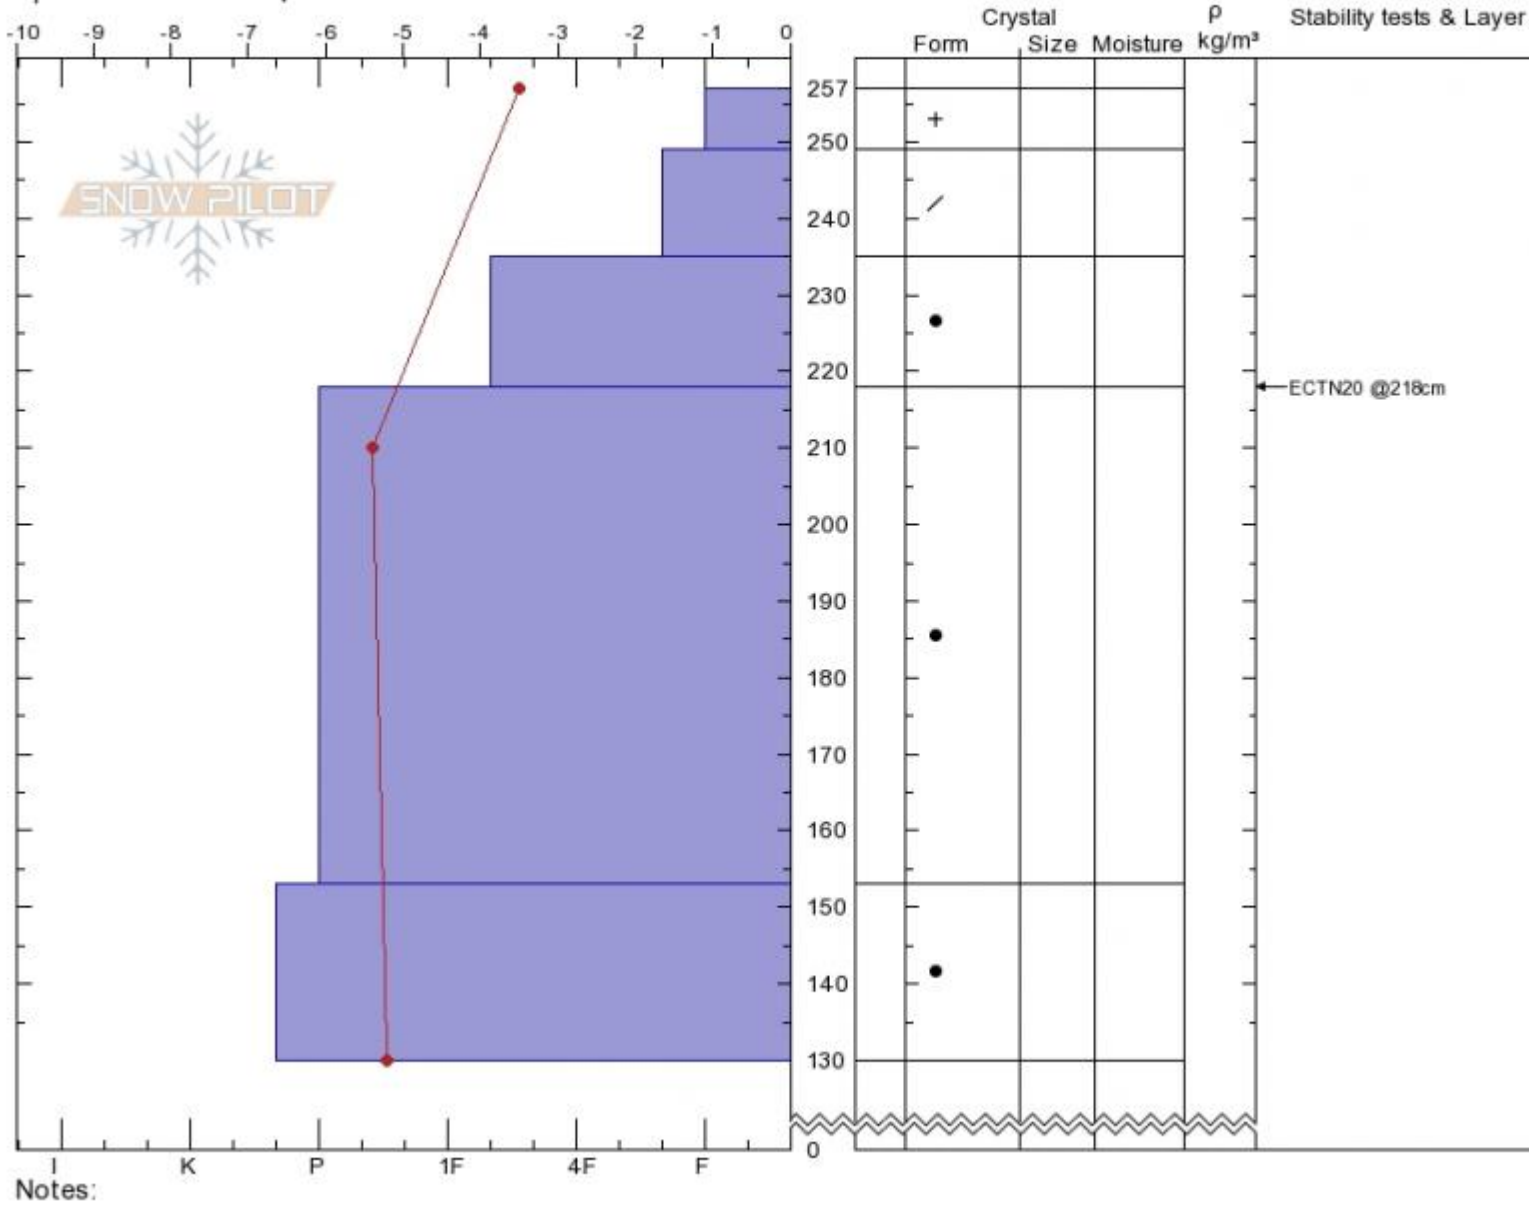

East of Koch Low
 Madison Range-S
 MT
 Elevation: 8800 ft
 Aspect: 15°
 Specifics: We skied slope

Dave Zinn
 03/21/2020 - 12:00pm
 Co-ord: 45.04380N, -111.42141W
 Slope Angle: 27°
 Wind Loading: previous

Stability: **Good**
 Air Temperature: -3°C
 Sky Cover: CLR
 Precipitation: NO
 Wind: **Light Breeze**

HS:257
 PF:20
 Layer Notes:

Advisory Region
 Southern Madison
 Longitude
 -111.42W
 Latitude
 45.04N
 Southern Madison, 2020-03-21