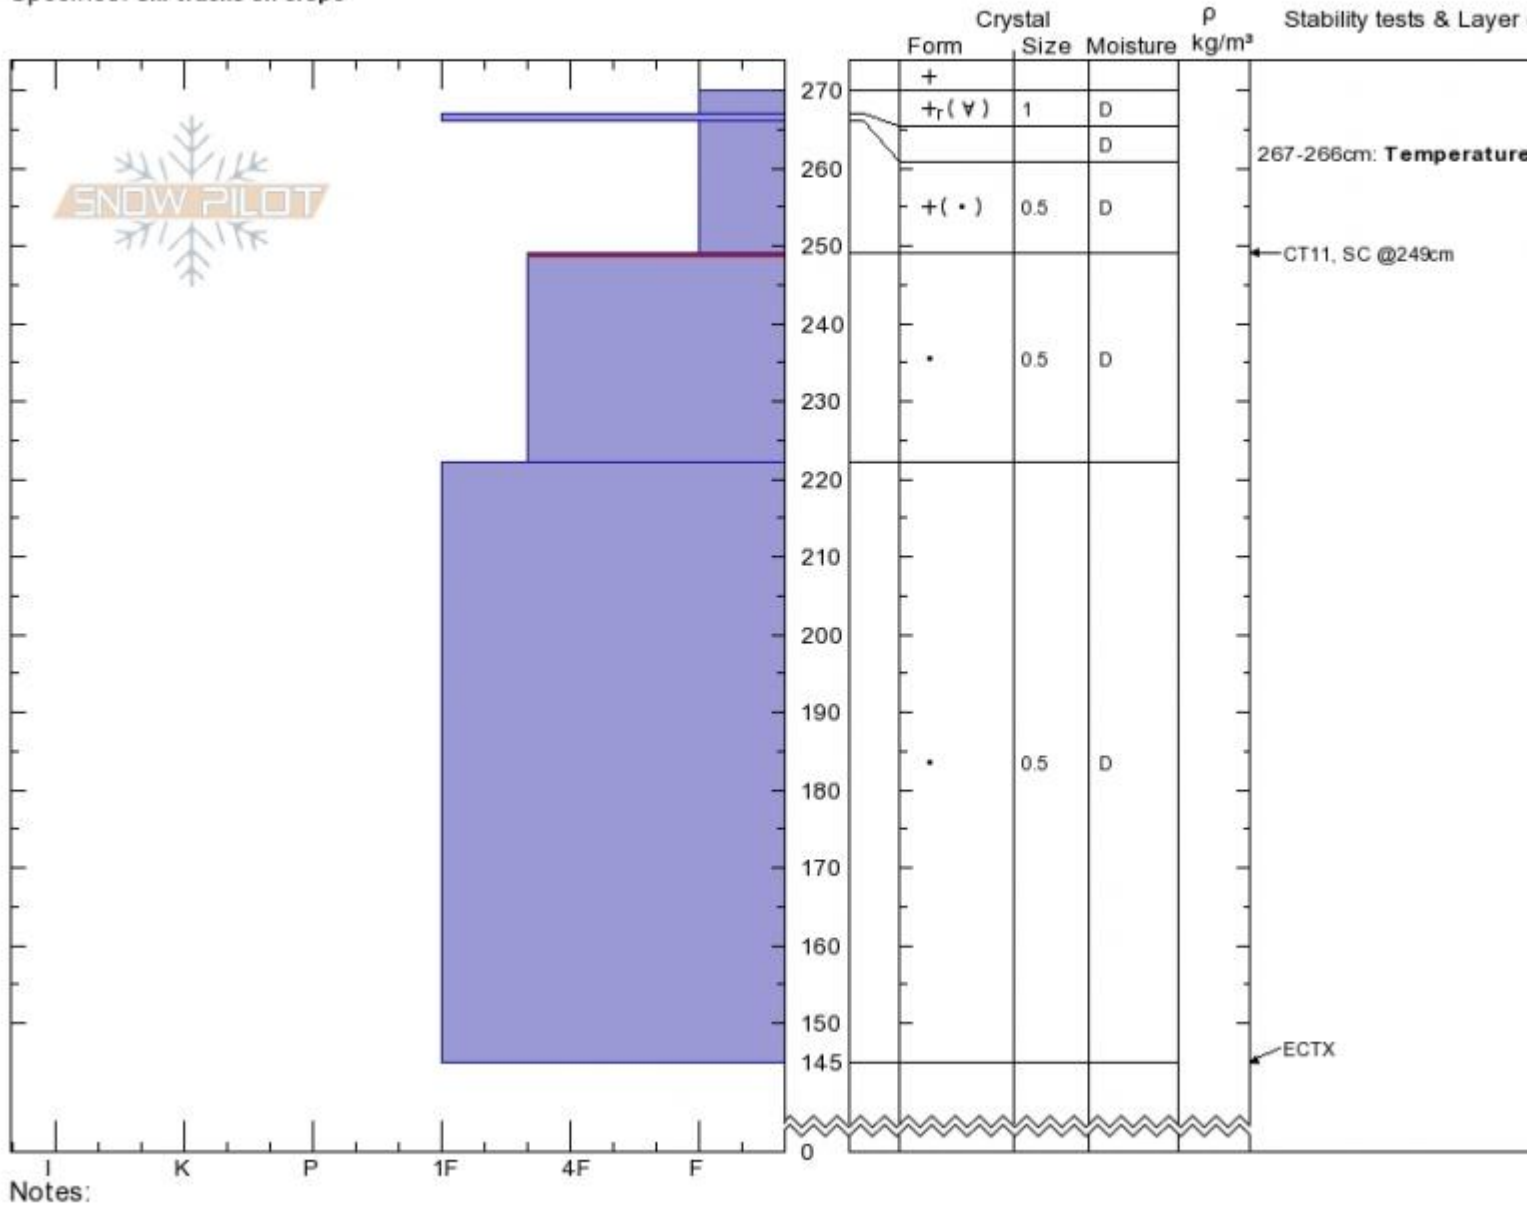

**Bear Basin**  
**Madison Range-N**  
**MT**  
 Elevation: **9070 ft**  
 Aspect: **NE**  
 Specifics: **Ski tracks on slope**

**Wyatt Gober**  
**03/18/2020 - 12:45pm**  
 Co-ord: **45.33030N, -111.38080W**  
 Slope Angle: **25°**  
 Wind Loading: **no**

Stability:   
 Air Temperature:   
 Sky Cover: **OVC**  
 Precipitation: **NO**  
 Wind: **Calm**

HS:**270** Layer Notes:  
 PF:**30** 267-266cm: **Temperature Cru**  
 249-222cm: **Problematic layer**

Advisory Region  
 Northern Madison  
 Longitude  
 -111.38W  
 Latitude  
 45.33N  
 Northern Madison, 2020-03-19