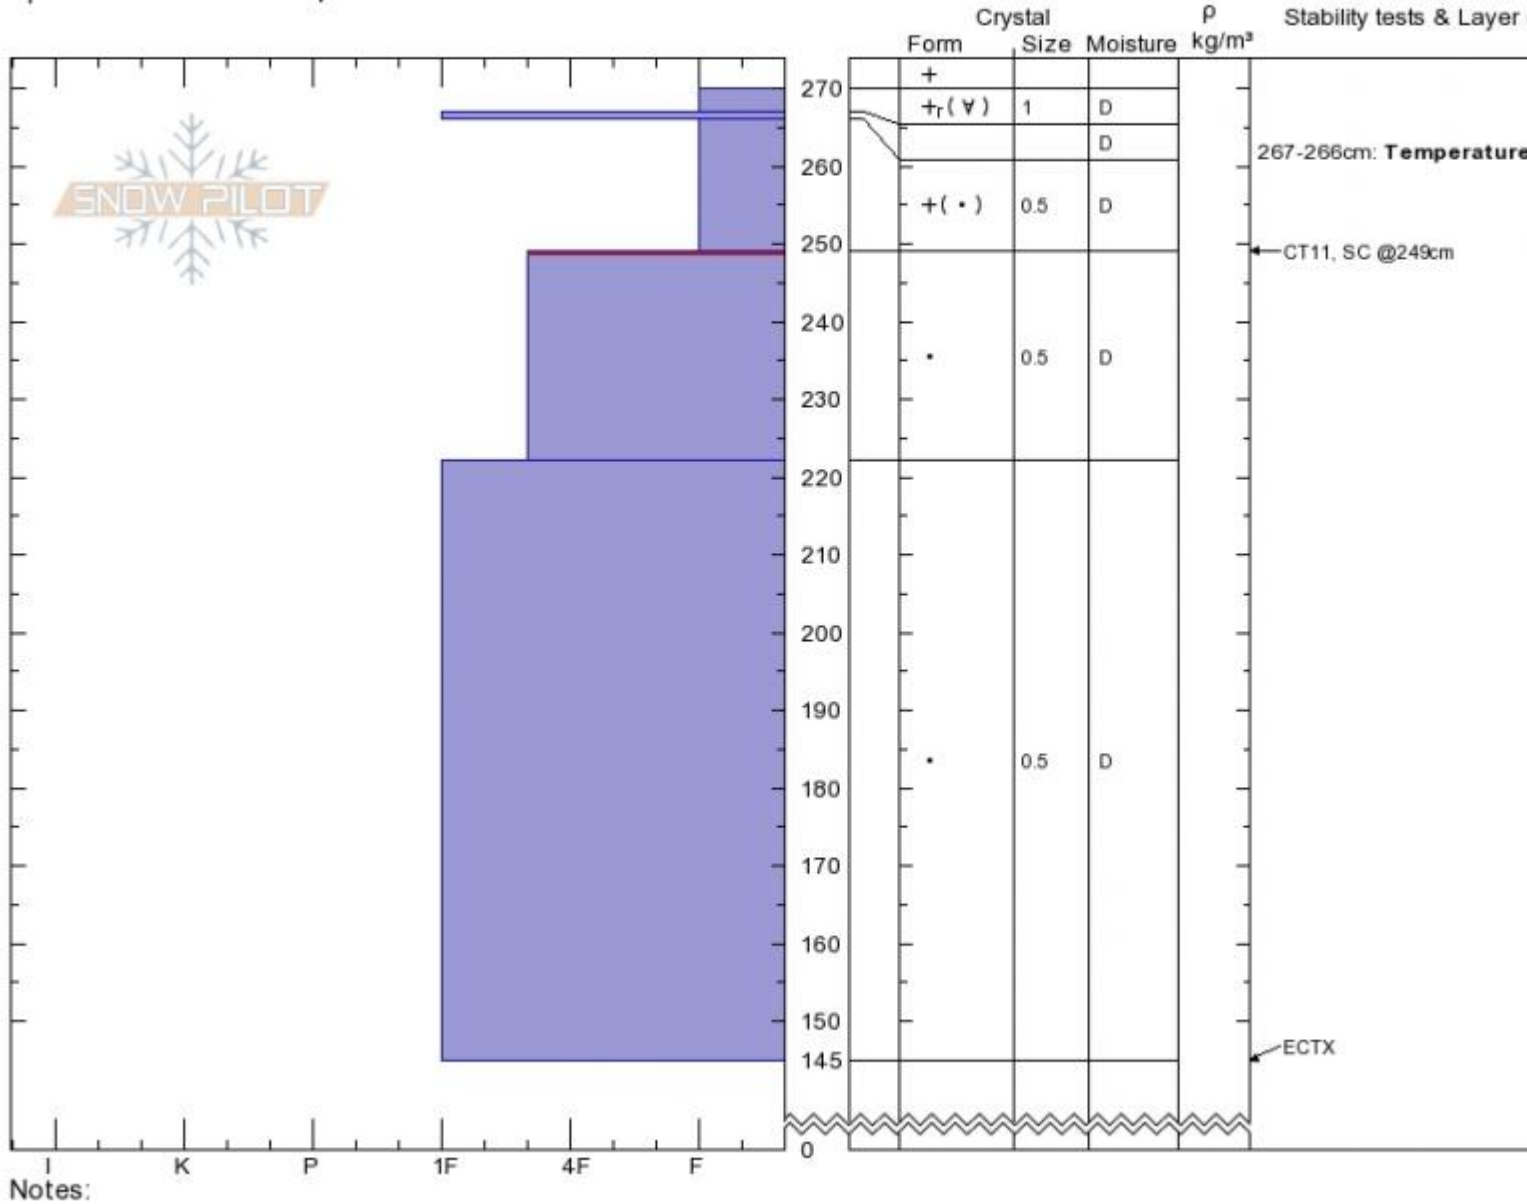

**Bear Basin**  
**Madison Range-N**  
**MT**  
 Elevation: **9070 ft**  
 Aspect: **NE**  
 Specifics: **Ski tracks on slope**

**Wyatt Gober**  
**03/18/2020 - 12:45pm**  
 Co-ord: **45.33030N, -111.38080W**  
 Slope Angle: **25°**  
 Wind Loading: **no**

Stability: **Calm**  
 Air Temperature:  
 Sky Cover: **OVC**  
 Precipitation: **NO**  
 Wind: **Calm**

**HS:270** Layer Notes:  
**PF:30** 267-266cm: **Temperature Cru**  
 249-222cm: **Problematic layer**

Advisory Region  
 Northern Madison  
 Longitude  
 -111.38W  
 Latitude  
 45.33N  
 Northern Madison, 2020-03-19