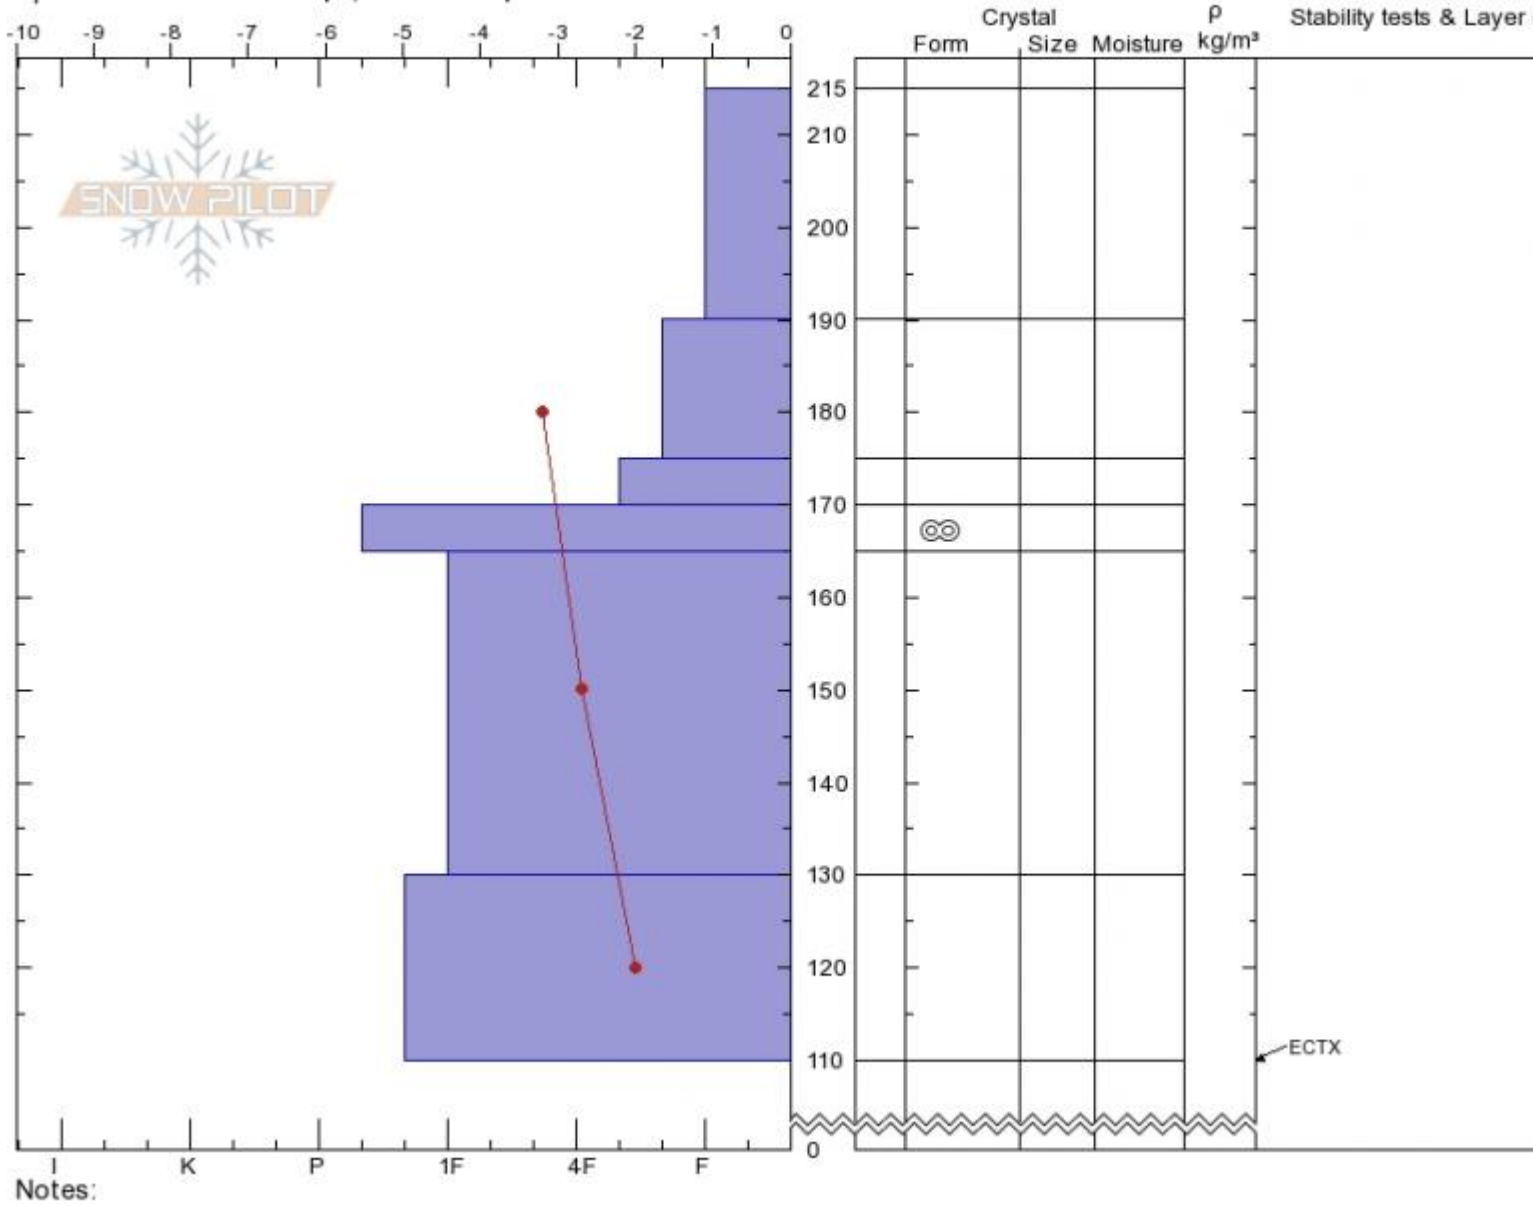

**Spankys**  
**Madison Range-N**  
**MT**  
 Elevation: **9300 ft**  
 Aspect: **70°**  
 Specifics: **Ski tracks on slope; We skied slope**

**Spencer Jonas**  
**03/15/2020 - 11:30am**  
 Co-ord: **45.32909N, -111.38120W**  
 Slope Angle: **33°**  
 Wind Loading: **no**

Stability: **Good**  
 Air Temperature:  
 Sky Cover: **OVC**  
 Precipitation:  
 Wind: **Calm**

HS:215 Layer Notes:

Advisory Region  
 Northern Madison  
 Longitude  
 -111.38W  
 Latitude  
 45.35N  
 Northern Madison, 2020-03-15