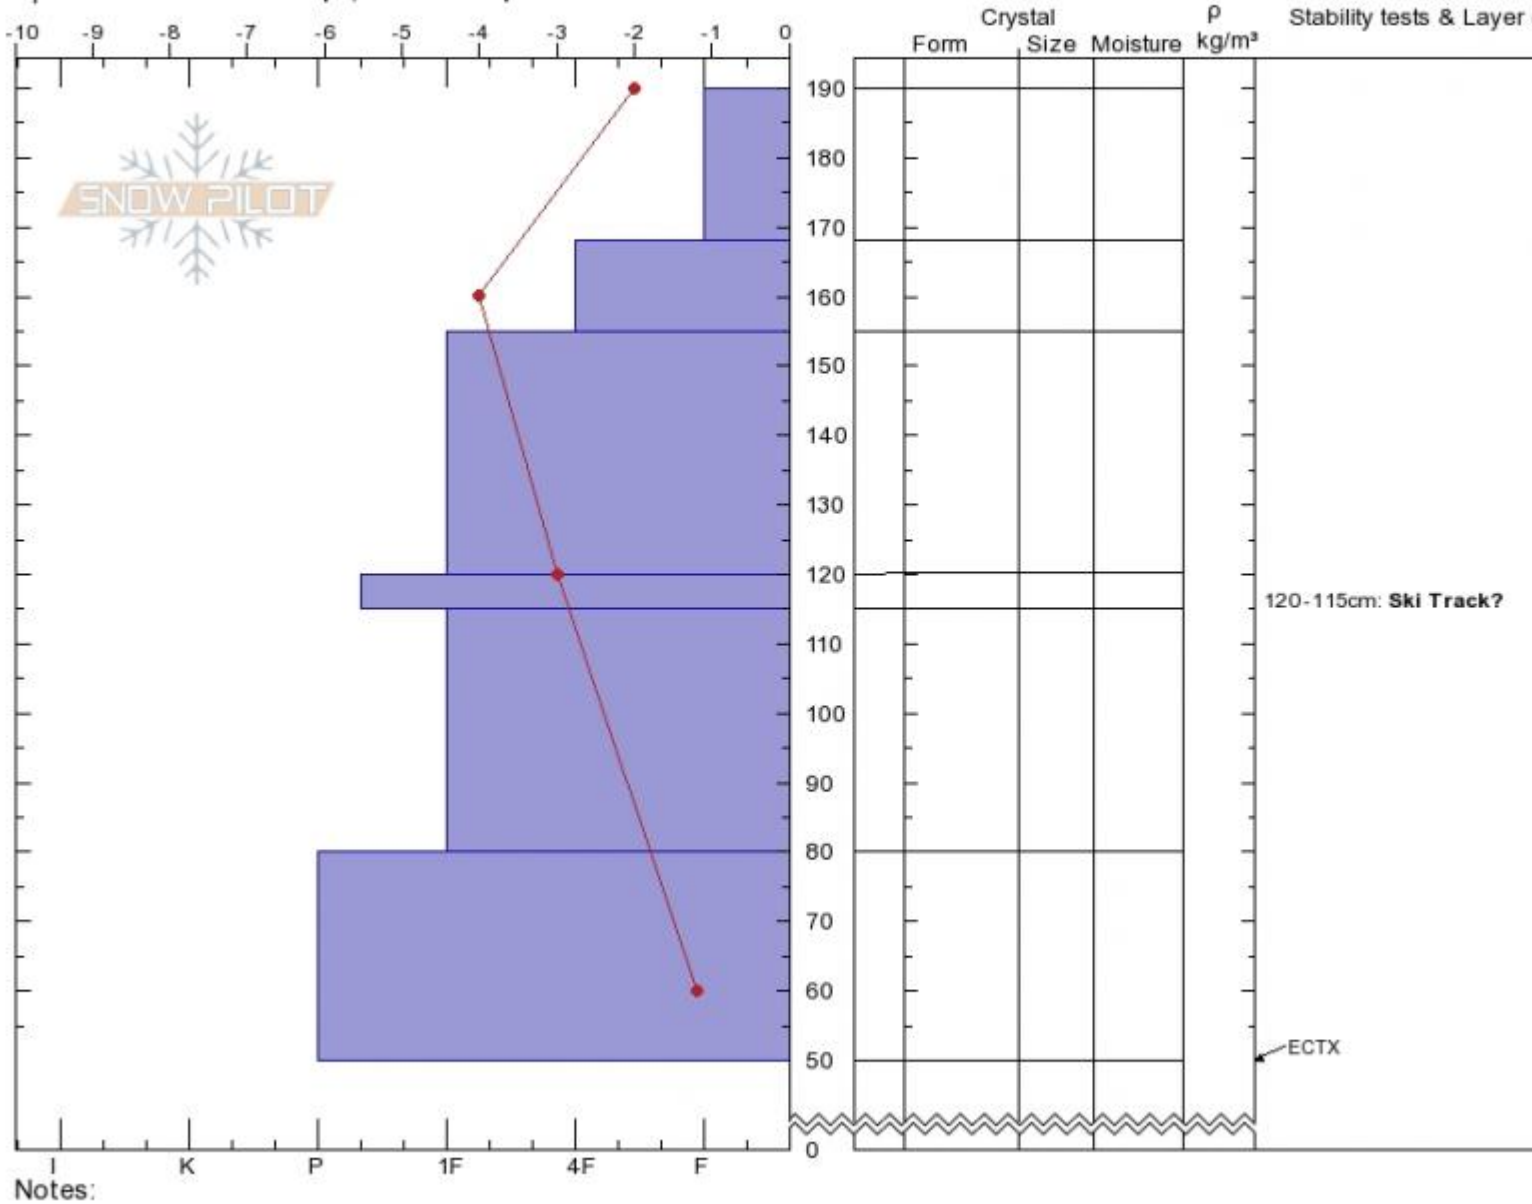

Tyler's
Madison Range-N
MT
 Elevation: **9375 ft**
 Aspect: **260°**
 Specifics: **Ski tracks on slope; We skied slope**

Spencer Jonas
03/15/2020 - 10:40am
 Co-ord: **45.33159N, -111.38476W**
 Slope Angle: **33°**
 Wind Loading: **no**

Stability:
 Air Temperature: **-3°C**
 Sky Cover: **OVC**
 Precipitation:
 Wind: **Calm**

HS:190 Layer Notes:
 120-115cm: **Ski Track?**

Advisory Region
 Northern Madison
 Longitude
 -111.39W
 Latitude
 45.34N
 Northern Madison, 2020-03-15