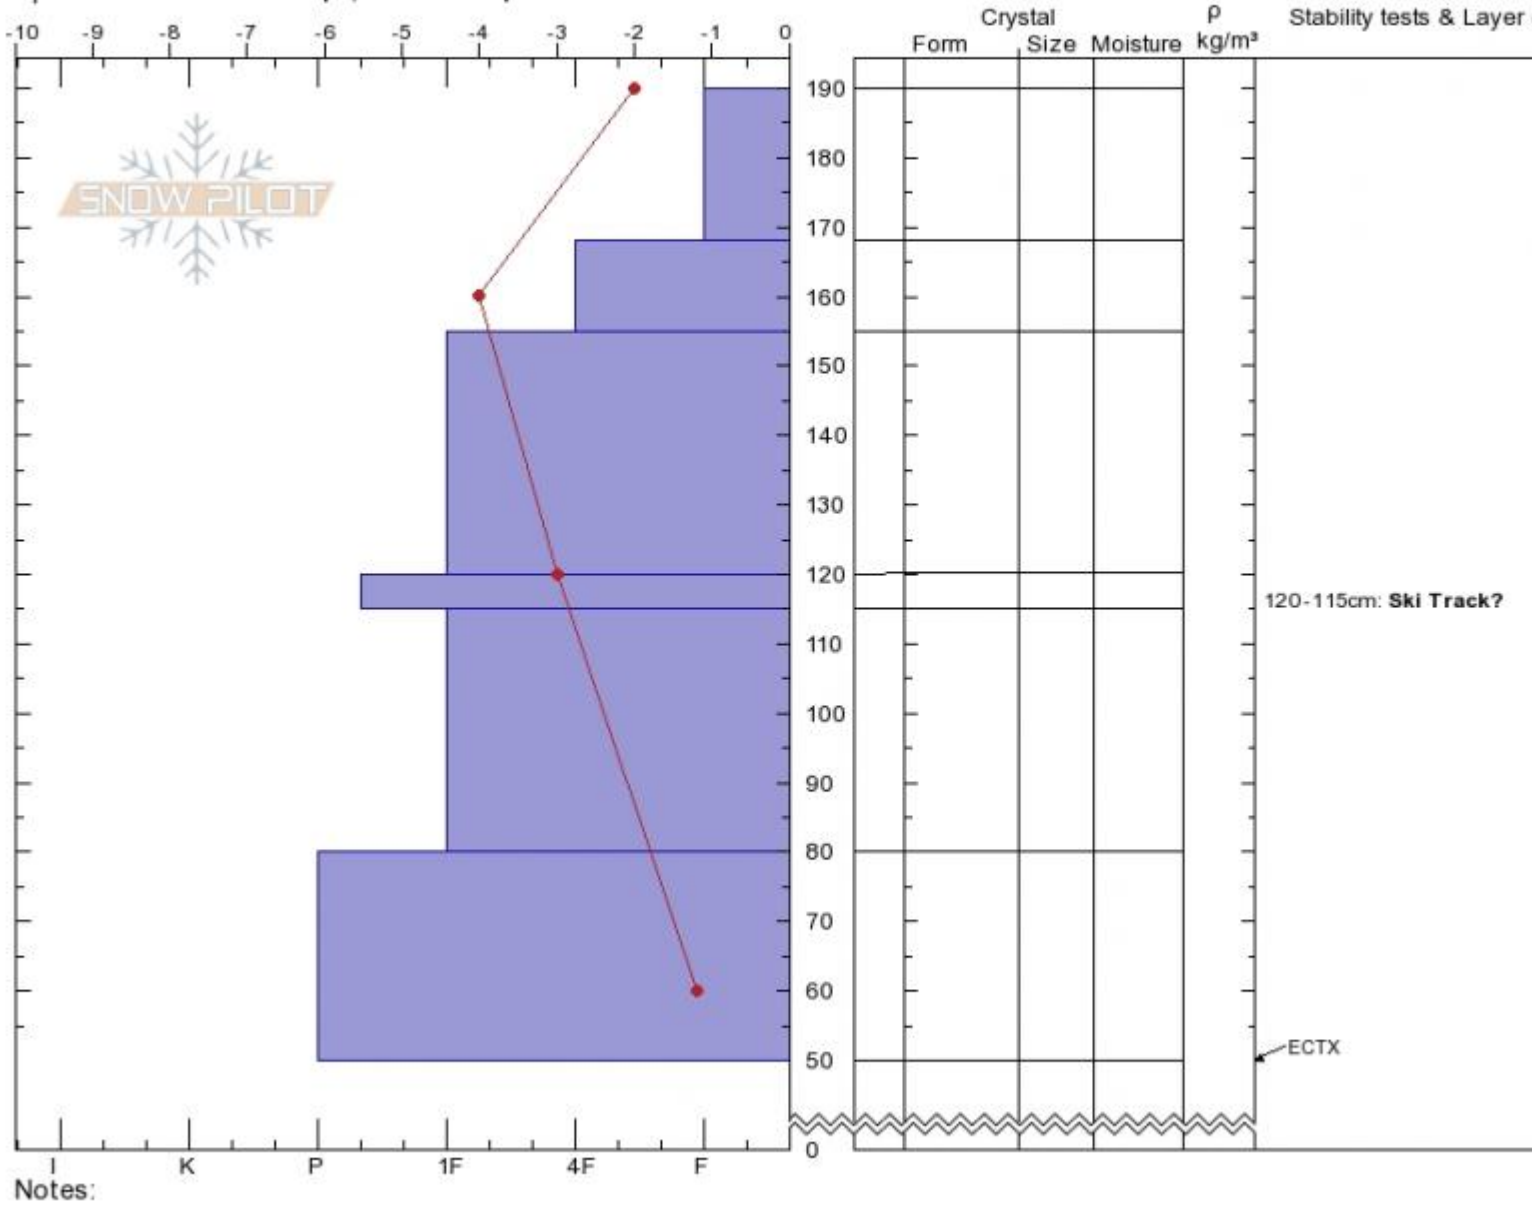

Tyler's
 Madison Range-N
 MT
 Elevation: 9375 ft
 Aspect: 260°
 Specifics: Ski tracks on slope; We skied slope

Spencer Jonas
 03/15/2020 - 10:40am
 Co-ord: 45.33159N, -111.38476W
 Slope Angle: 33°
 Wind Loading: no

Stability:
 Air Temperature: -3°C
 Sky Cover: OVC
 Precipitation:
 Wind: Calm

HS:190 Layer Notes:
 120-115cm: Ski Track?

Advisory Region
 Northern Madison
 Longitude
 -111.39W
 Latitude
 45.34N
 Northern Madison, 2020-03-15