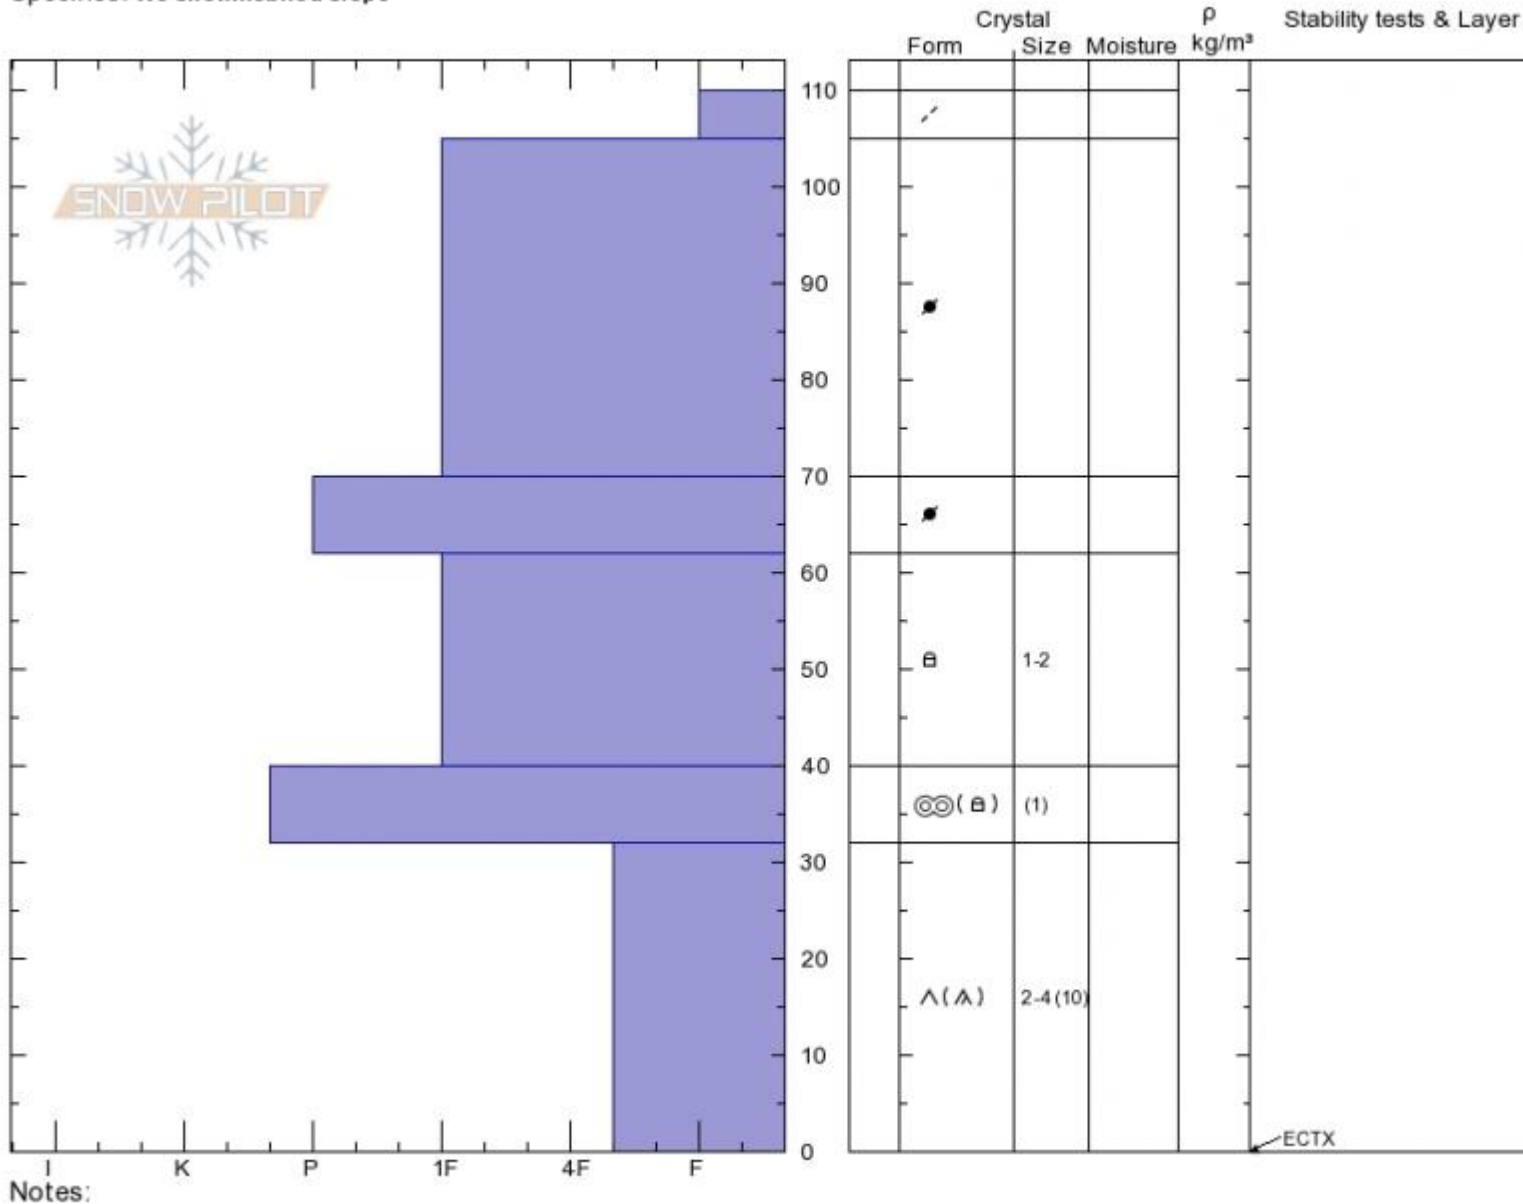

Cedar Mountain
Madison Range-N
MT
 Elevation: 9303 ft
 Aspect: 23°
 Specifics: **We snowmobiled slope**

Dave Zinn
03/02/2020 - 12:00pm
 Co-ord: 45.22654N, -111.49264W
 Slope Angle: 15°
 Wind Loading: **yes**

Stability: **Fair**
 Air Temperature:
 Sky Cover: **SCT**
 Precipitation: **NO**
 Wind: **SW Moderate**

HS:110 Layer Notes:
 PF:20 32-0cm:Problematic layer

Advisory Region
 Northern Madison
 Longitude
 -111.49W
 Latitude
 45.23N