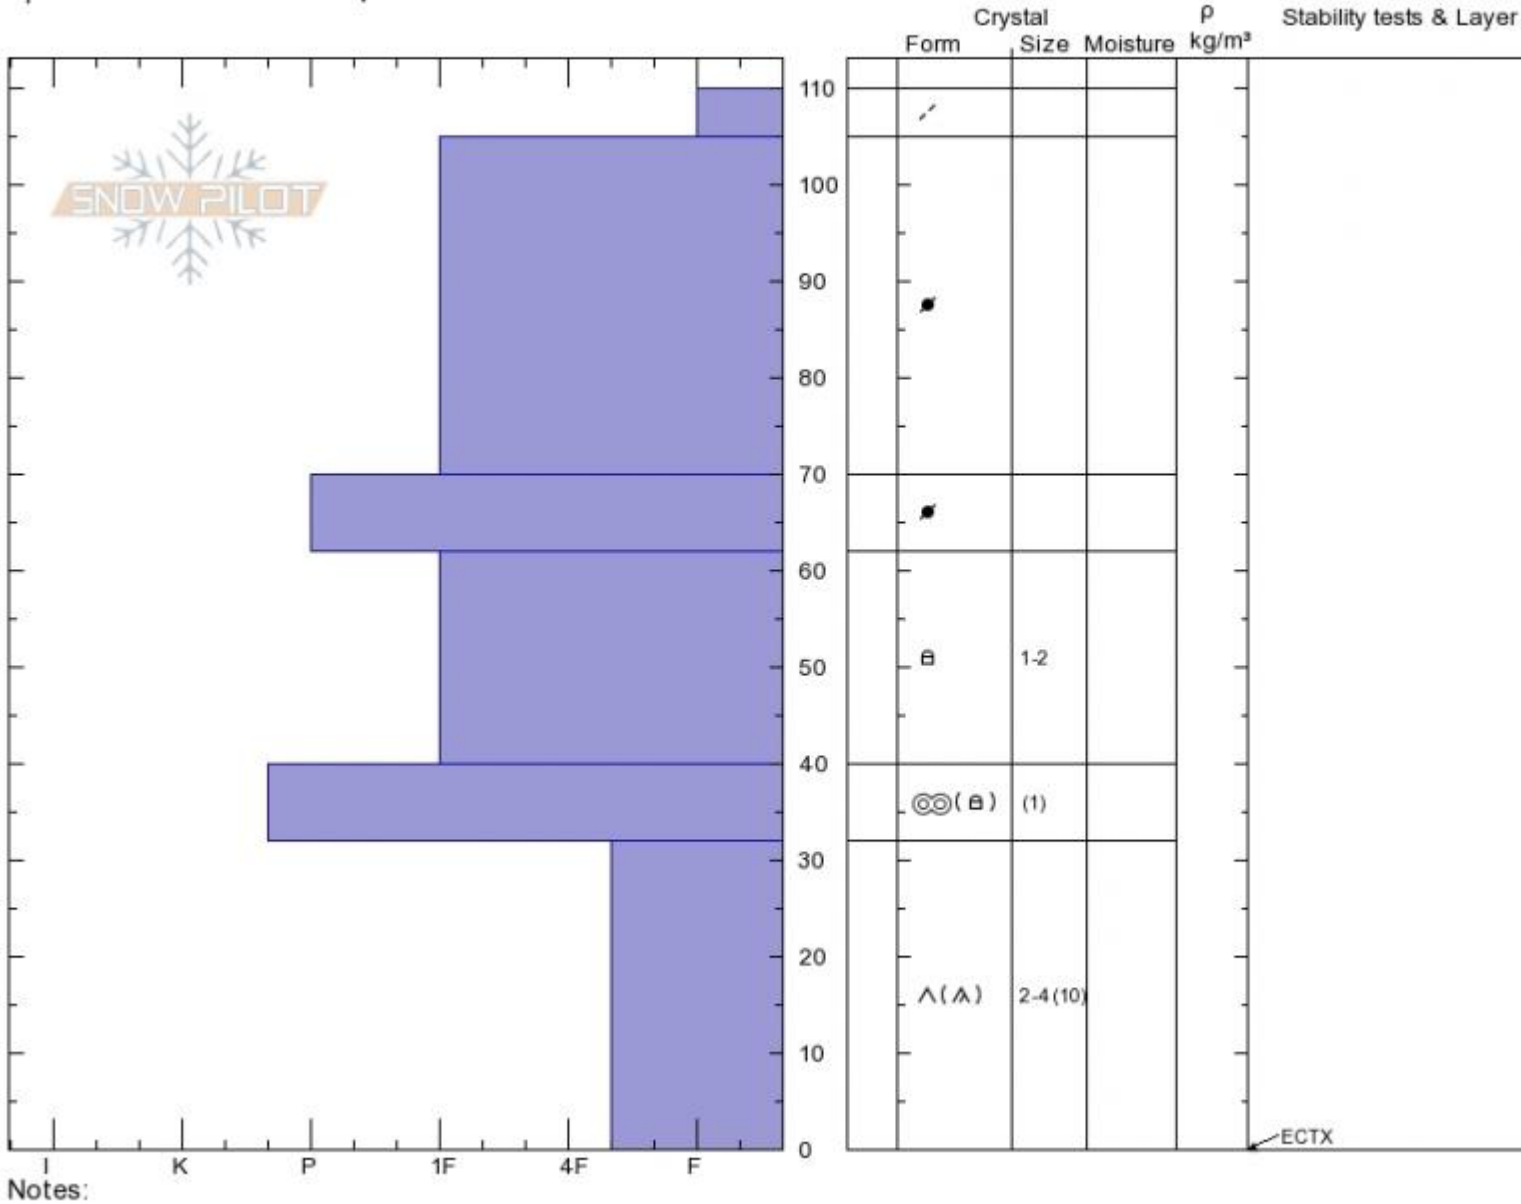

Cedar Mountain
Madison Range-N
MT
 Elevation: 9303 ft
 Aspect: 23°
 Specifics: **We snowmobiled slope**

Dave Zinn
03/02/2020 - 12:00pm
 Co-ord: **45.22654N, -111.49264W**
 Slope Angle: 15°
 Wind Loading: **yes**

Stability: **Fair**
 Air Temperature:
 Sky Cover: **SCT**
 Precipitation: **NO**
 Wind: **SW Moderate**

HS:110 Layer Notes:
 PF:20 32-0cm:**Problematic layer**

Advisory Region
 Northern Madison
 Longitude
 -111.49W
 Latitude
 45.23N