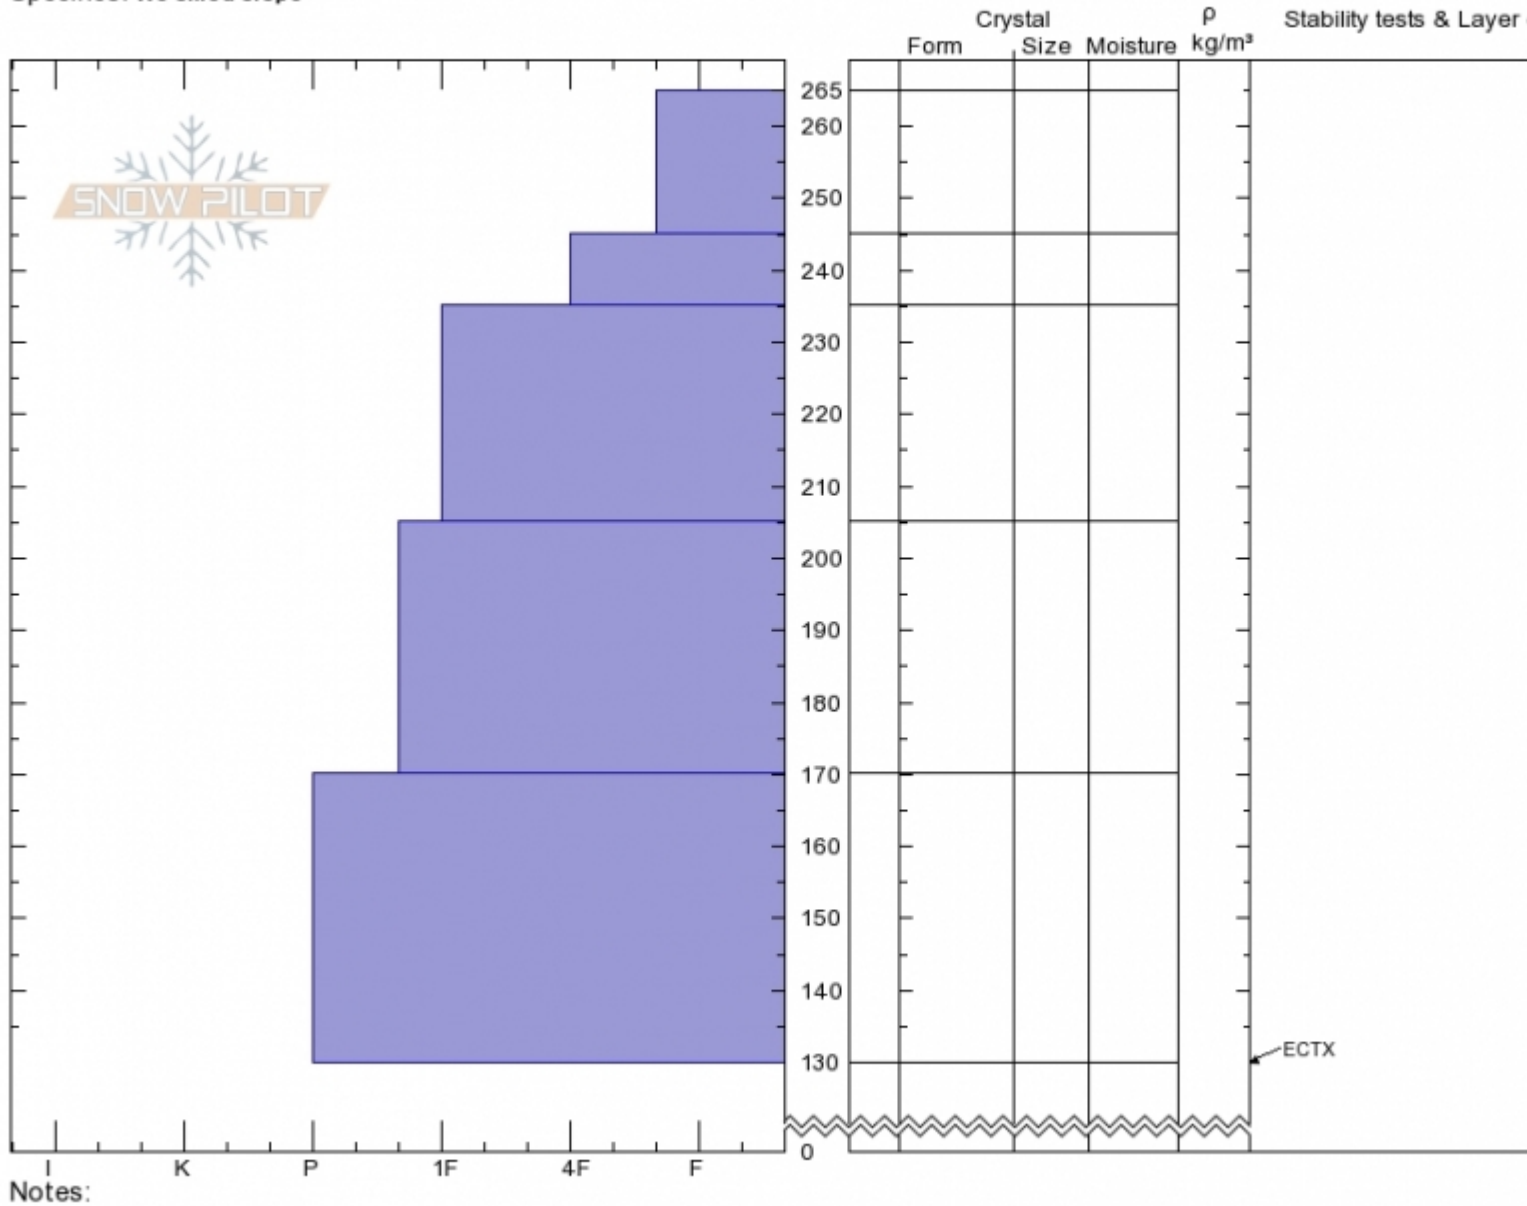

Republic Creek
Beartooths
MT
 Elevation: 9800 ft
 Aspect: 240°
 Specifics: **We skied slope**

Spencer Jonas
 02/24/2020 - 1:30pm
 Co-ord: **44.98517N, -109.92538W**
 Slope Angle: **28°**
 Wind Loading:

Stability:
 Air Temperature:
 Sky Cover: **BKN**
 Precipitation: **NO**
 Wind: **S Light Breeze**

HS:265 Layer Notes:
PS:20

Advisory Region
 Cooke City
 Longitude
 -109.94W
 Latitude
 44.99N

Forecast link: [GNFAC Avalanche Forecast for Tue Feb 25, 2020](#)
 Cooke City, 2020-02-24