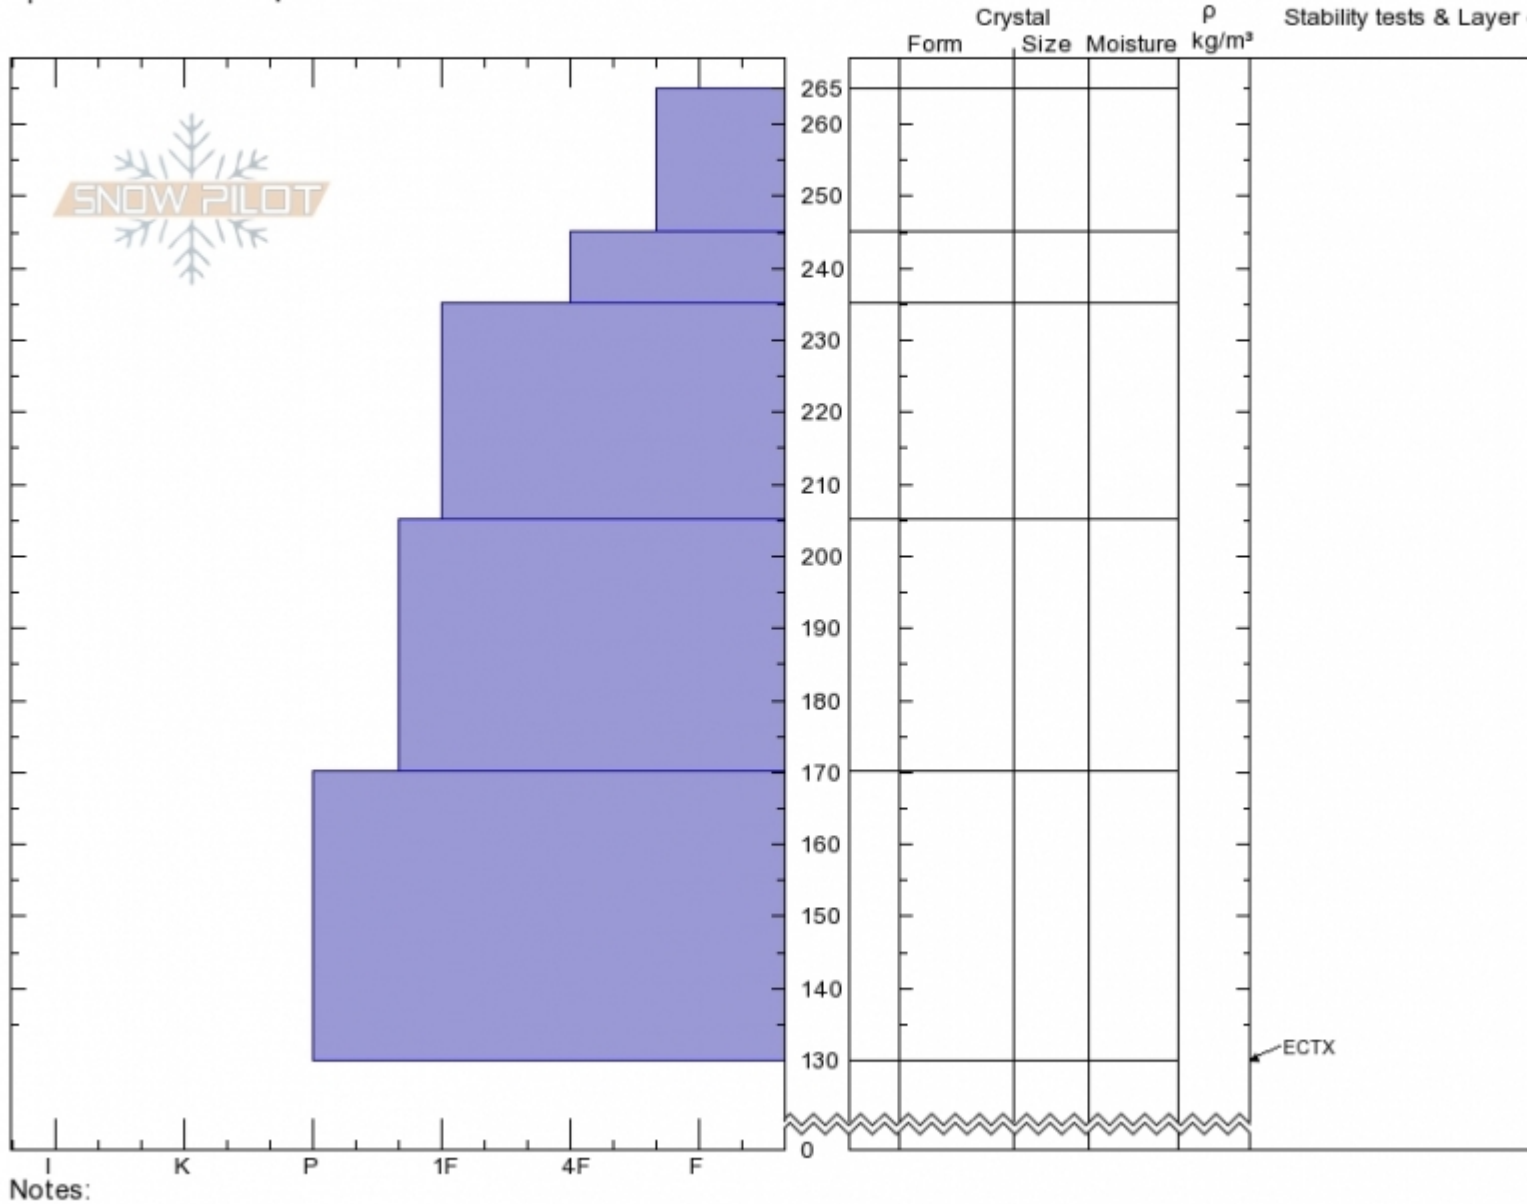

**Republic Creek**  
**Beartooths**  
**MT**  
 Elevation: **9800 ft**  
 Aspect: **240°**  
 Specifics: **We skied slope**

**Spencer Jonas**  
**02/24/2020 - 1:30pm**  
 Co-ord: **44.98517N, -109.92538W**  
 Slope Angle: **28°**  
 Wind Loading:

Stability:  
 Air Temperature:  
 Sky Cover: **BKN**  
 Precipitation: **NO**  
 Wind: **S Light Breeze**

HS:**265** Layer Notes:  
 PS:**20**

Advisory Region  
 Cooke City  
 Longitude  
 -109.94W  
 Latitude  
 44.99N