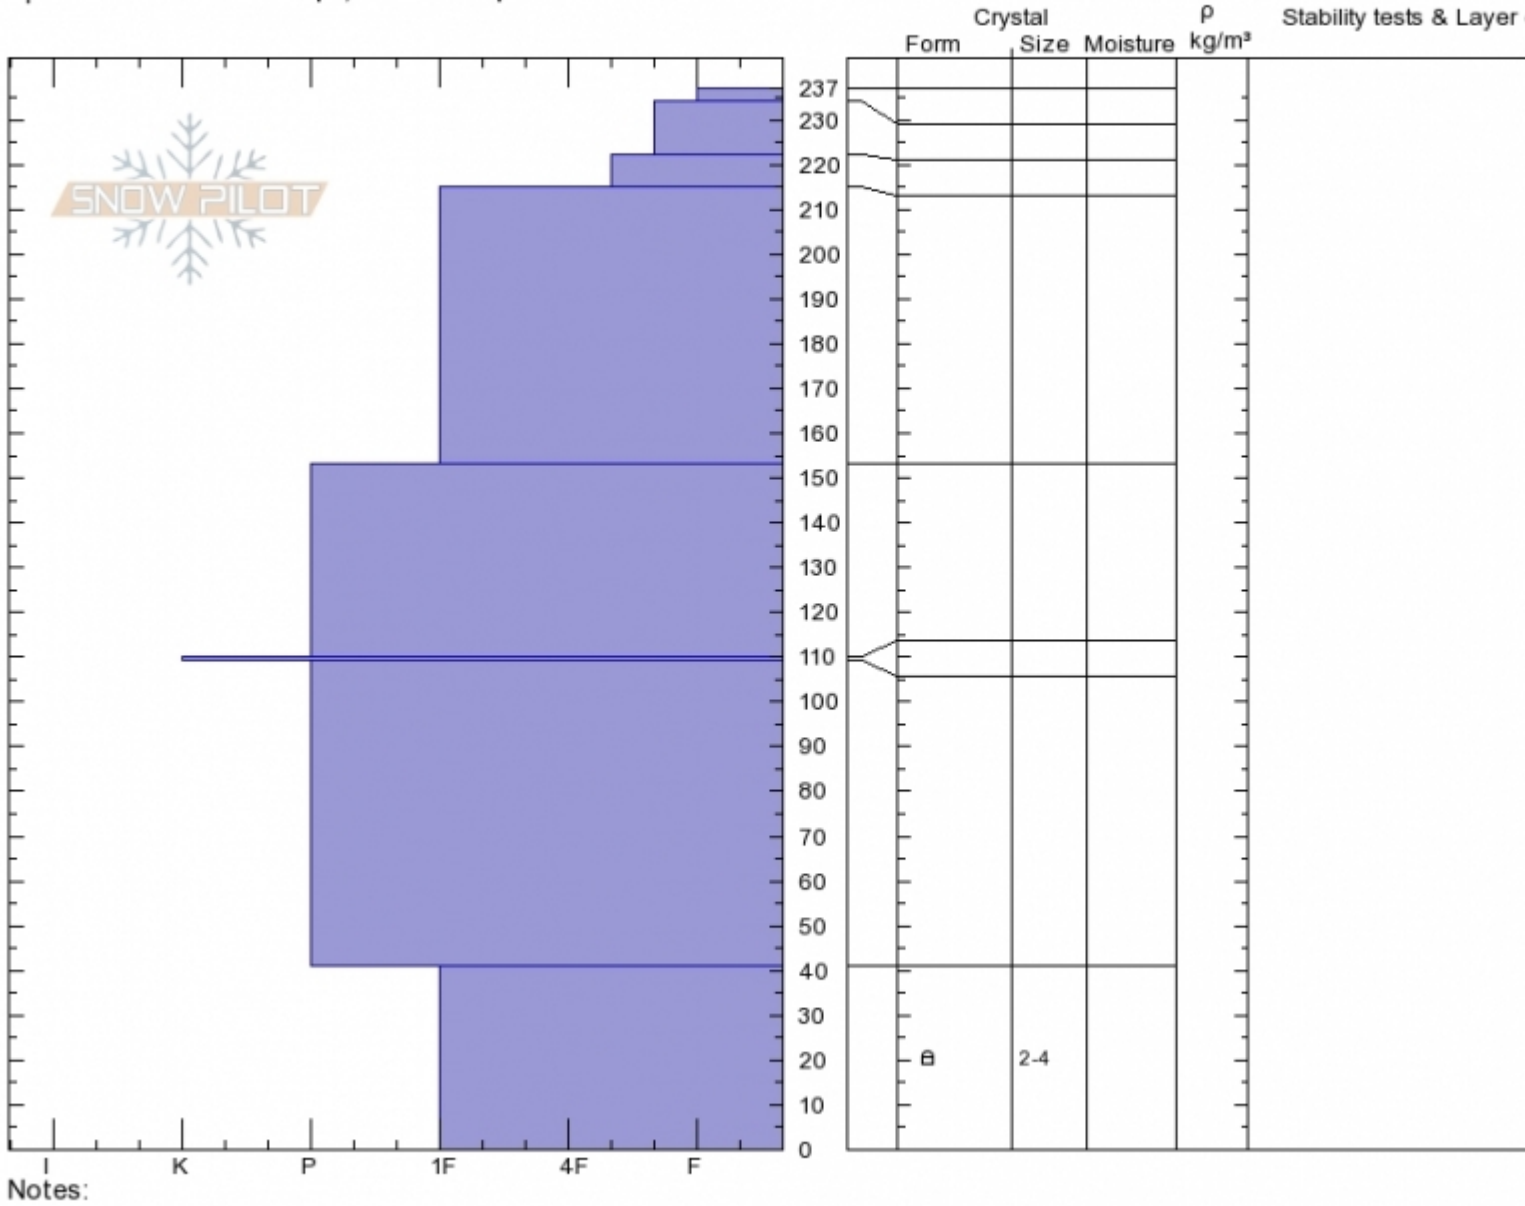

The Throne
Bridgers
MT
 Elevation: **8000 ft**
 Aspect: **90°**
 Specifics: **Ski tracks on slope; We skied slope**

Ian Hoyer
02/21/2020 - 1:00pm
 Co-ord: **45.88456N, -110.94937W**
 Slope Angle: **27°**
 Wind Loading: **no**

Stability: **Fair**
 Air Temperature:
 Sky Cover: **CLR**
 Precipitation: **NO**
 Wind: **E Light Breeze**

HS:**237** Layer Notes:
 PF:**25** 41-0cm:**Problematic layer**
 PS:**10**

Advisory Region
 Bridger Range
 Longitude
 -110.95W
 Latitude
 45.88N
 Bridger Range, 2020-02-21