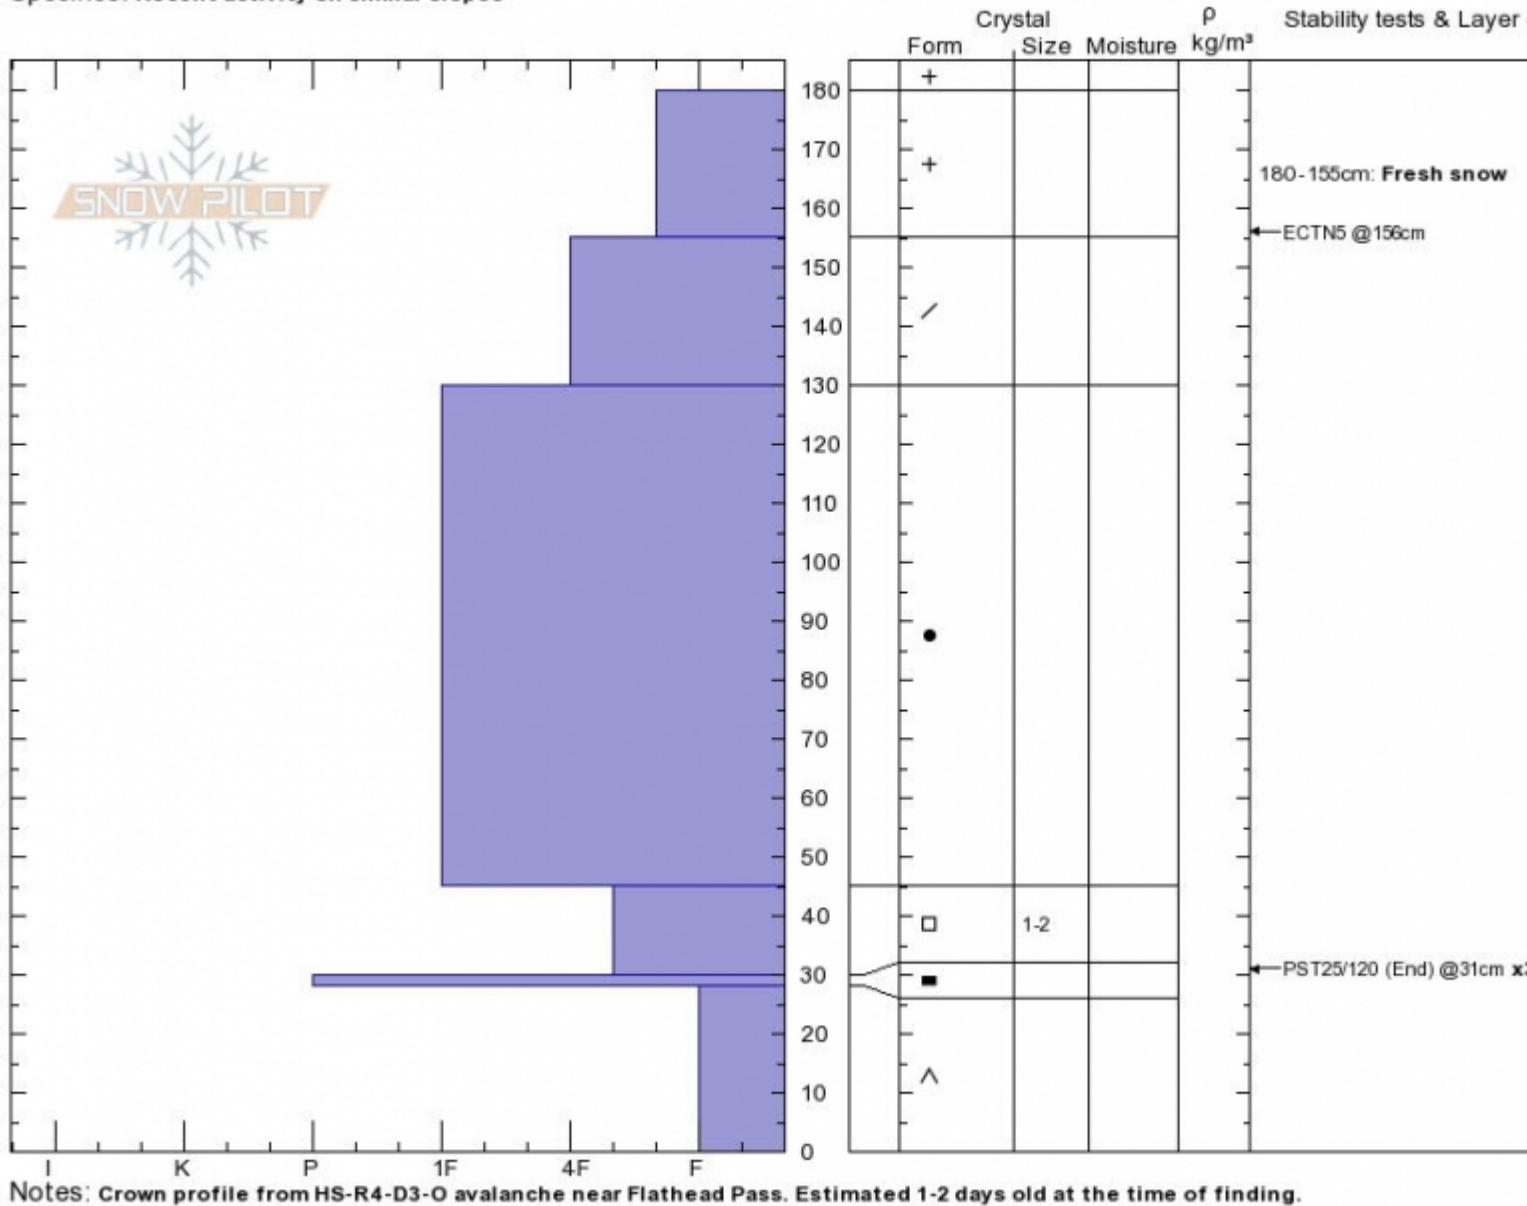

**Station Crown Profile** Zachary Miller  
**Bridger Range** 02/17/2020 - 12:30pm  
**MT** Co-ord: 45.95430N, -110.99440W  
 Elevation: 7800 ft Slope Angle: 28°  
 Aspect: NE Wind Loading:  
 Specifics: Recent activity on similar slopes

Stability:  
 Air Temperature:  
 Sky Cover: OVC  
 Precipitation: S1  
 Wind: SW Calm

HS:180 Layer Notes:  
 180-155cm: Fresh snow  
 45-30cm: Problematic layer

Advisory Region  
 Bridger Range  
 Longitude  
 -111.02W  
 Latitude  
 45.97N

**Avalanche Details:** [Big natural avalanches on Flathead Pass](#)  
 Bridger Range, 2020-02-21