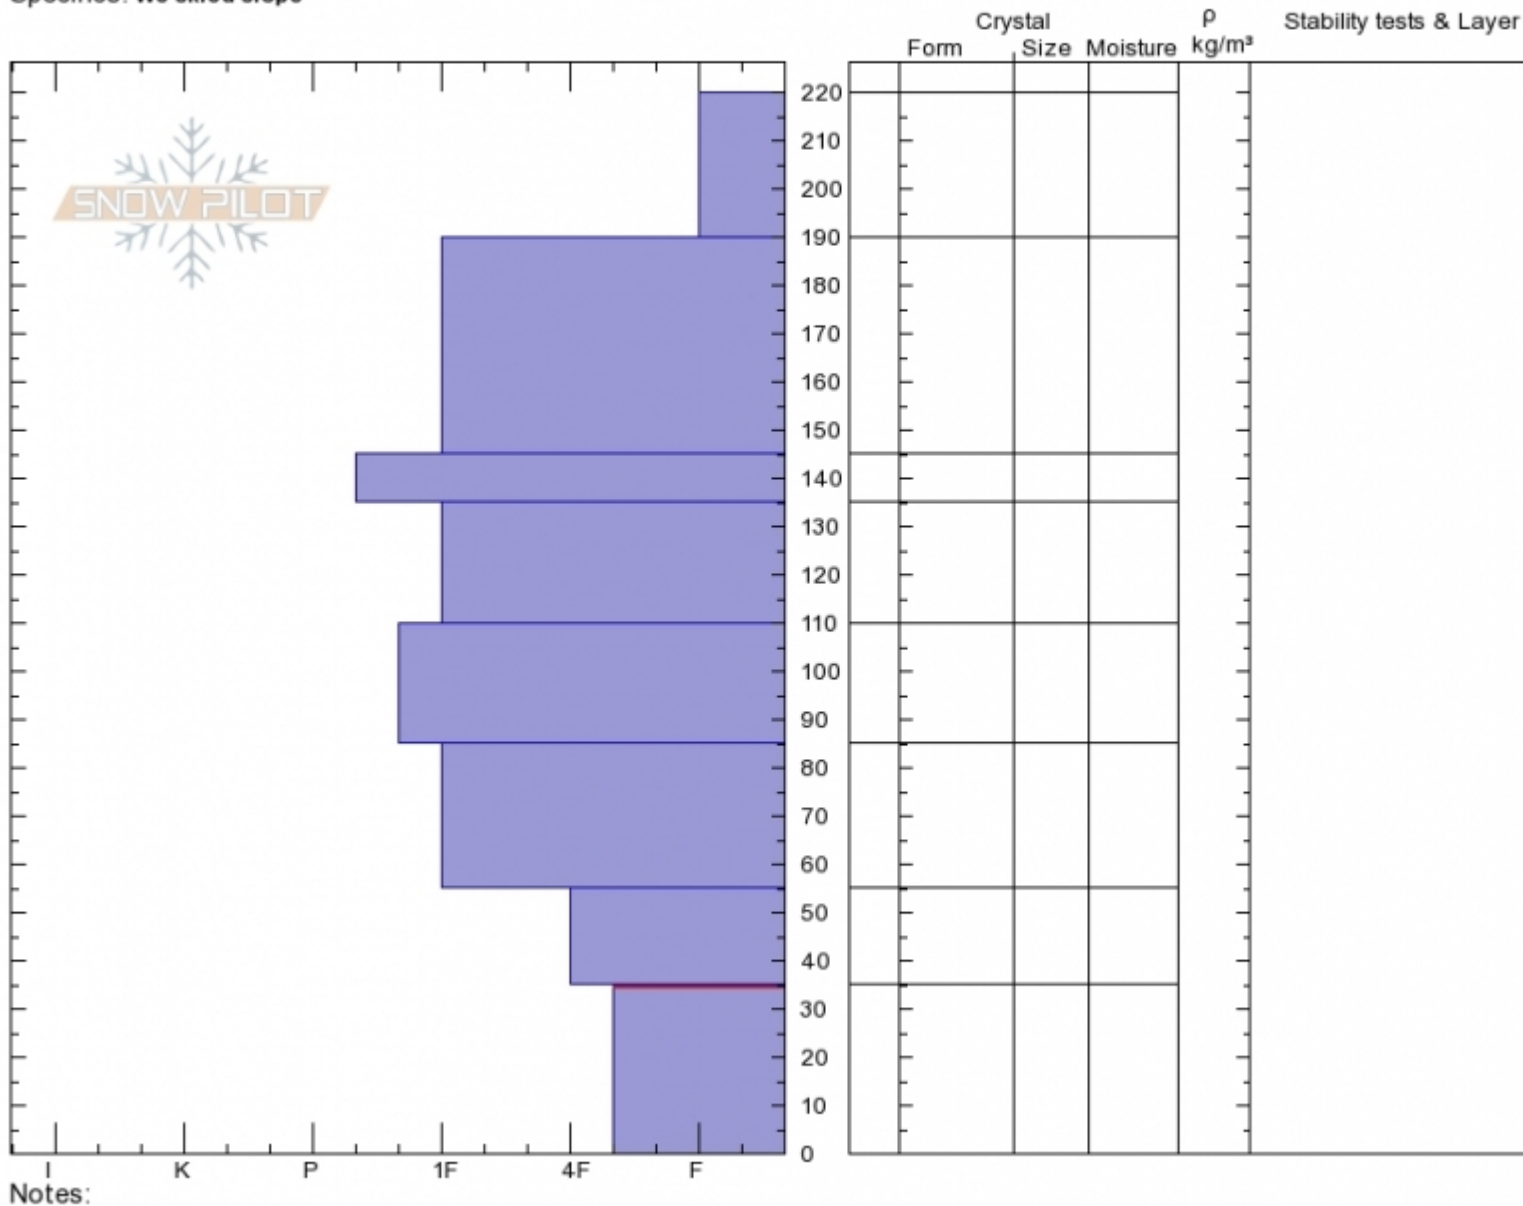

Skyline West
Madison Range-S
MT
 Elevation: **9600 ft**
 Aspect: **275°**
 Specifics: **We skied slope**

Ian Hoyer
02/19/2020 - 1:00pm
 Co-ord: **44.90188N, -111.19656W**
 Slope Angle: **25°**
 Wind Loading: **no**

Stability: **Good**
 Air Temperature:
 Sky Cover: **CLR**
 Precipitation: **NO**
 Wind: **Calm**

HS:220 Layer Notes:
 35-0cm:**Problematic layer**

Advisory Region
 Southern Madison
 Longitude
 -111.23W
 Latitude
 44.92N
 Southern Madison, 2020-02-20