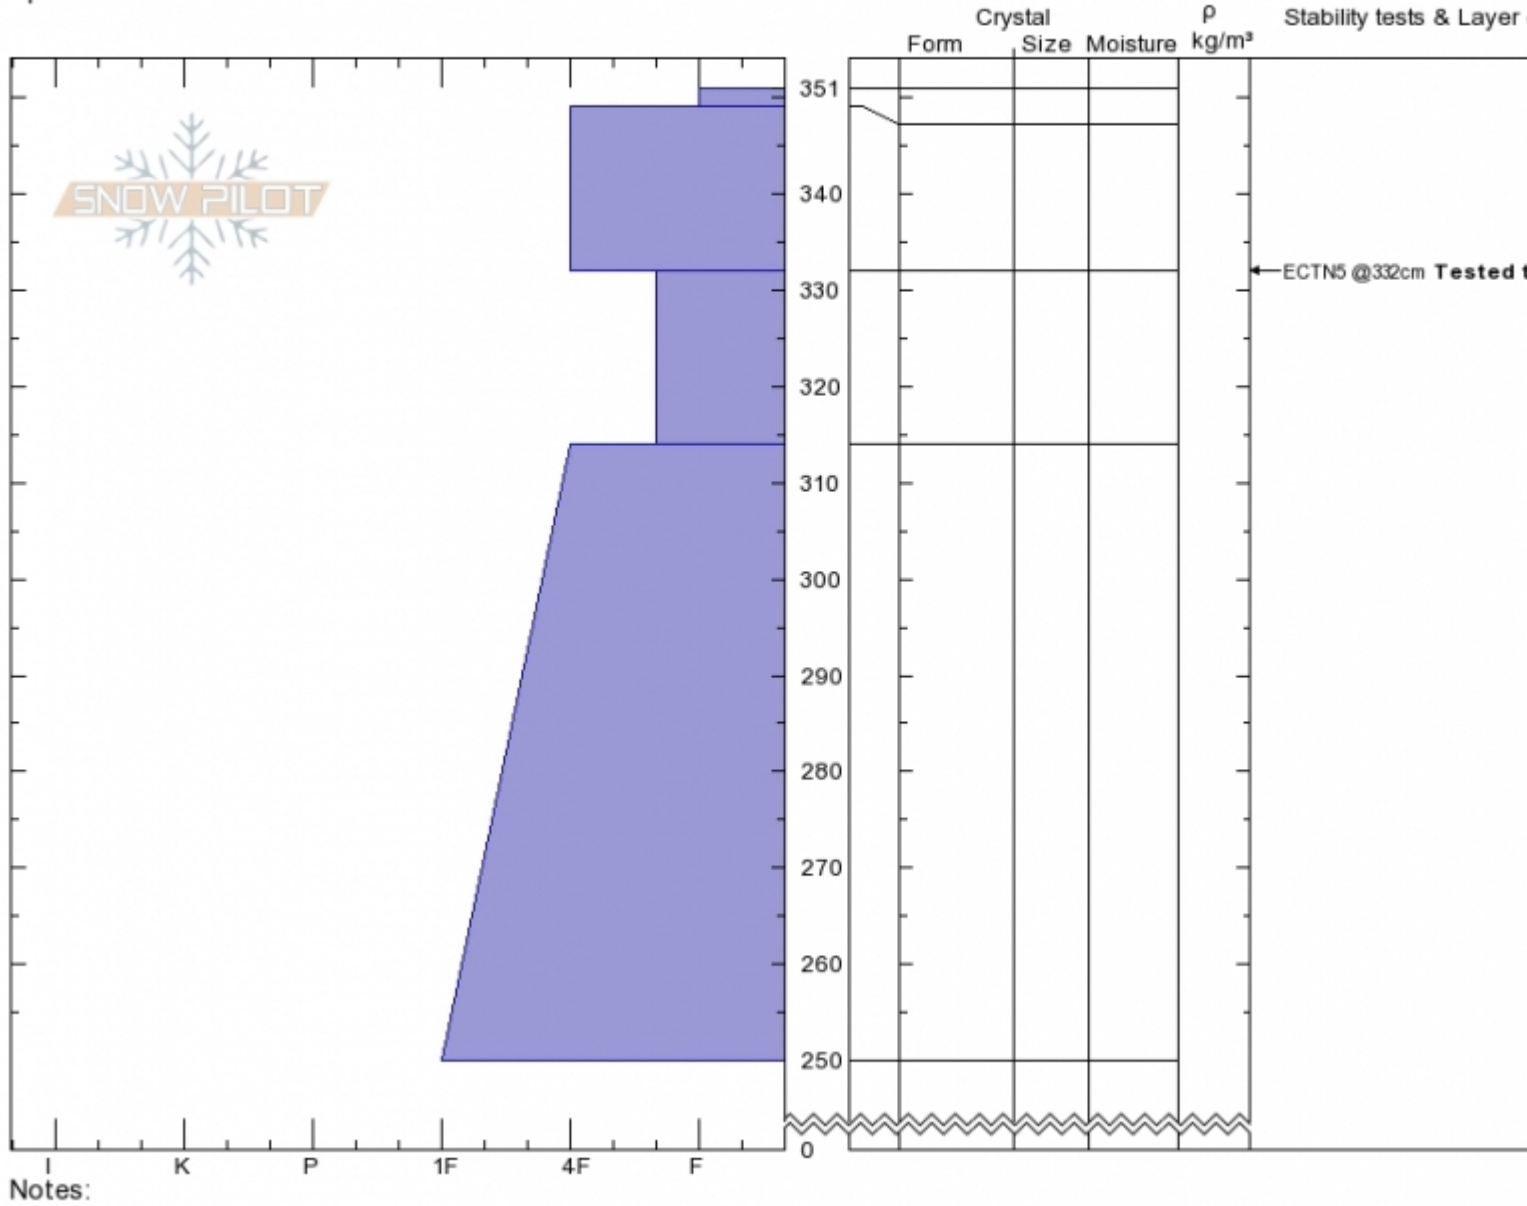

**Mt Abundance**  
**Cooke City**  
**MT**  
 Elevation: **9000 ft**  
 Aspect: **90°**  
 Specifics:

**Ian Hoyer**  
**02/13/2020 - 12:00pm**  
 Co-ord: **45.06190N, -110.01075W**  
 Slope Angle: **31°**  
 Wind Loading: **previous**

Stability: **Fair**  
 Air Temperature:  
 Sky Cover: **BKN**  
 Precipitation: **NO**  
 Wind: **Calm**

HS:351 Layer Notes:

Advisory Region  
 Cooke City  
 Longitude  
 -110.02W  
 Latitude  
 45.08N  
 Cooke City, 2020-02-20