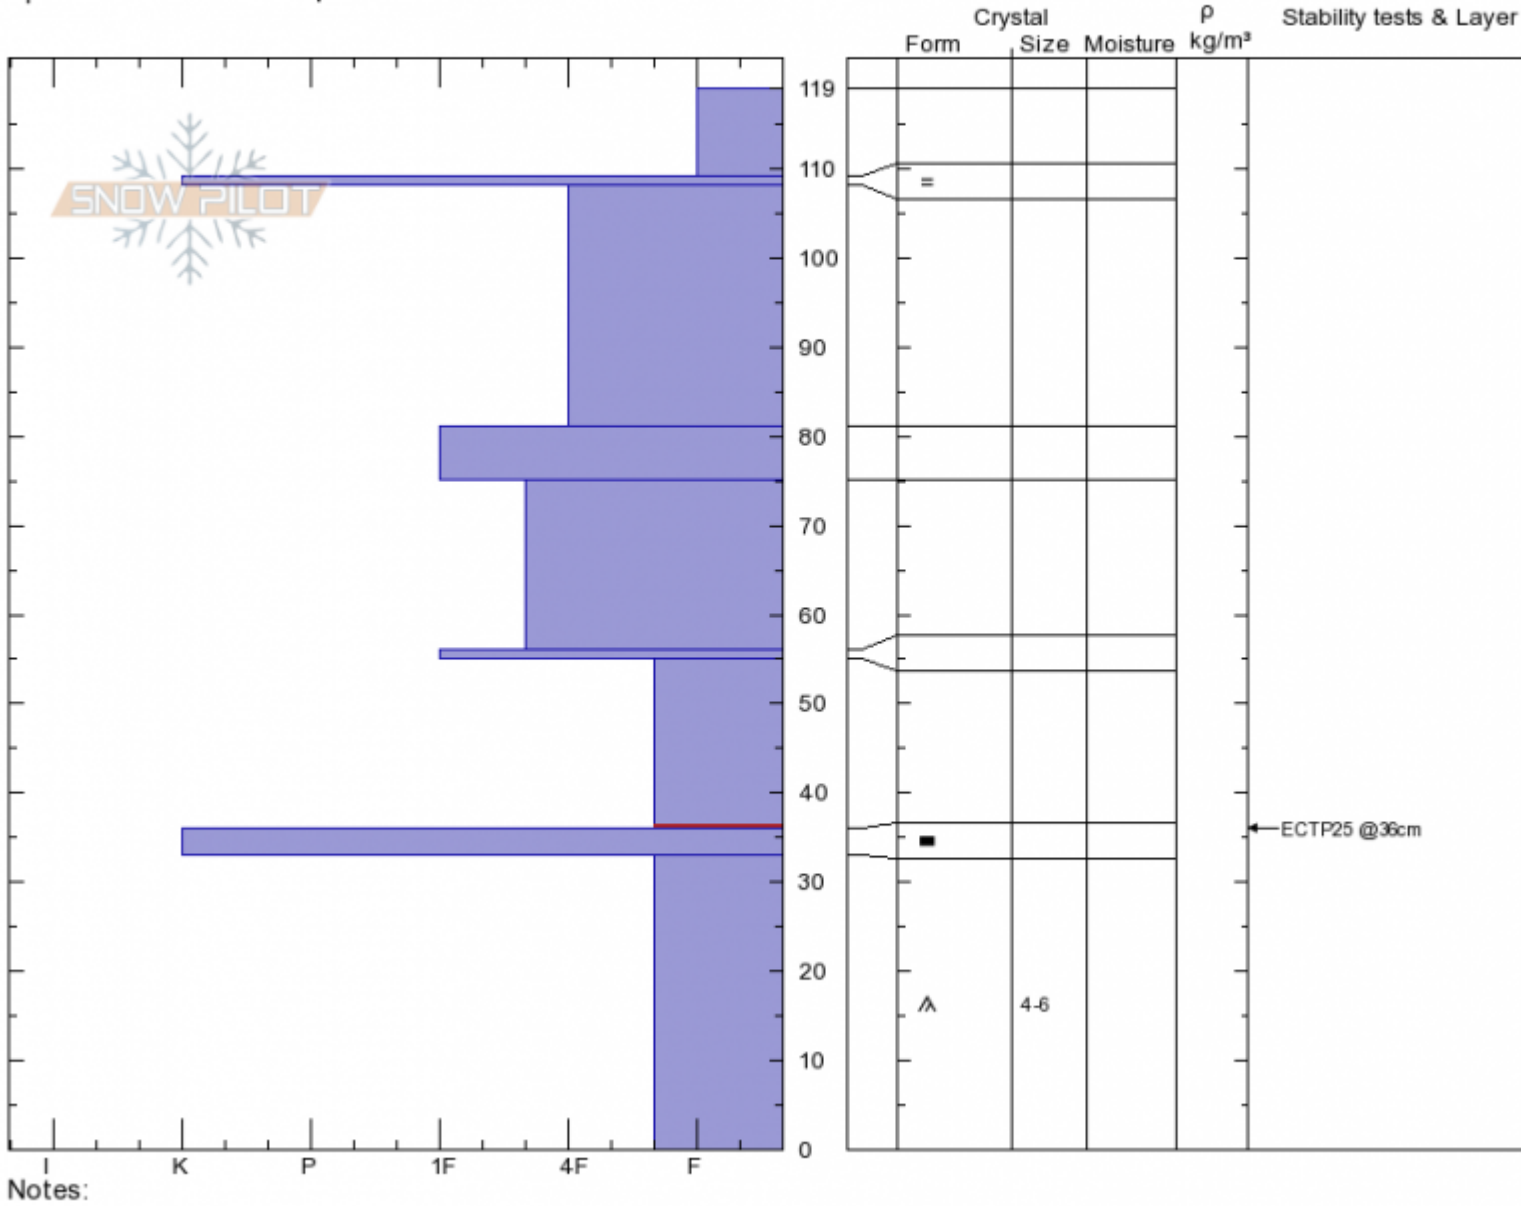

**Tyler's Slope**  
**Madison Range-N**  
**MT**  
 Elevation: **9086 ft**  
 Aspect: **240°**  
 Specifics: **Ski tracks on slope**

**Doug Chabot-Admin**  
**01/28/2020 - 11:00am**  
 Co-ord: **45.32433N, -111.38257W**  
 Slope Angle: **35°**  
 Wind Loading:

Stability:  
 Air Temperature: **-6°C**  
 Sky Cover: **OVC**  
 Precipitation: **S1**  
 Wind: **Calm**

HS: **119**    Layer Notes:  
 55-36cm: **Problematic layer**

Advisory Region  
 Northern Madison  
 Longitude  
 -111.39W  
 Latitude  
 45.34N