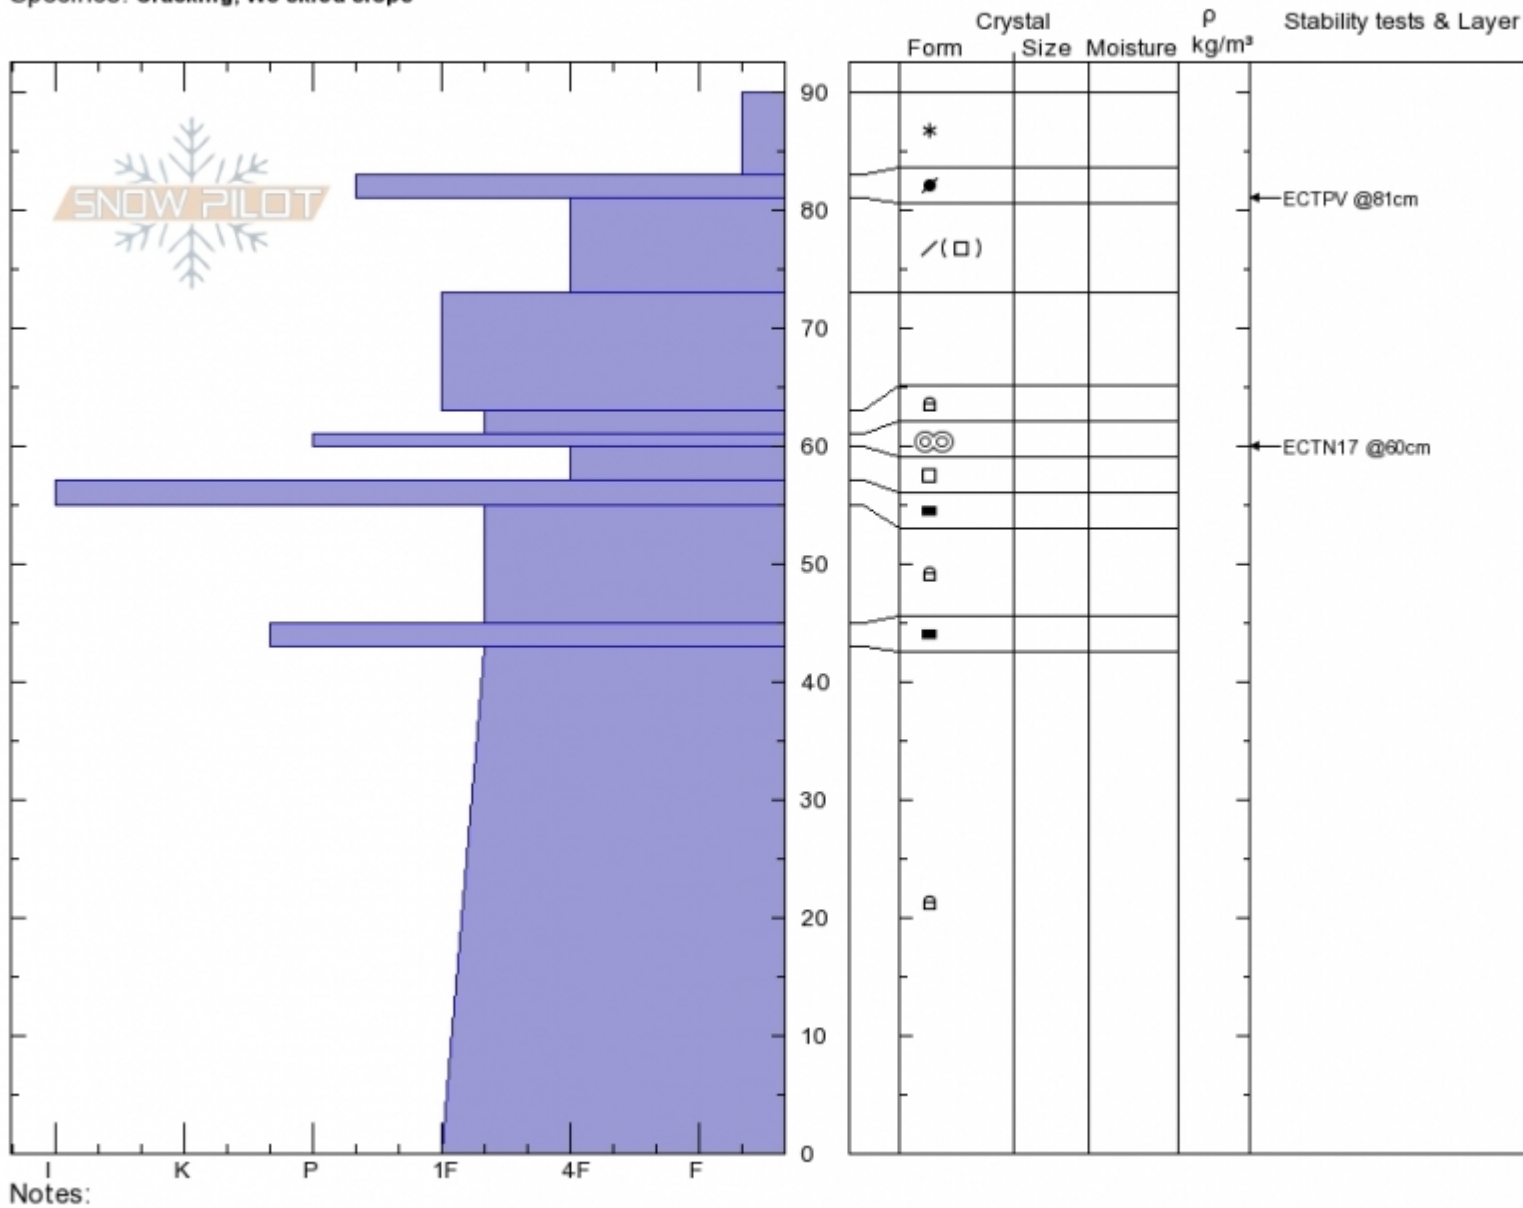

Fairy Lake/Pomp Pk.  
 Bridger Range  
 MT  
 Elevation: 8406 ft  
 Aspect: 80°  
 Specifics: Cracking; We skied slope

Alex Marienthal  
 12/29/2019 - 10:34am  
 Co-ord: 45.90768N, -110.96999W  
 Slope Angle: 35°  
 Wind Loading:

Stability: **Good**  
 Air Temperature:  
 Sky Cover: **BKN**  
 Precipitation: **S-1**  
 Wind: **Calm**

HS:90 Layer Notes:

Advisory Region  
 Bridger Range  
 Longitude  
 -110.96W  
 Latitude  
 45.90N

**Forecast link:** [GNFAC Avalanche Forecast for Tue Dec 31, 2019](#)  
 Bridger Range, 2019-12-29