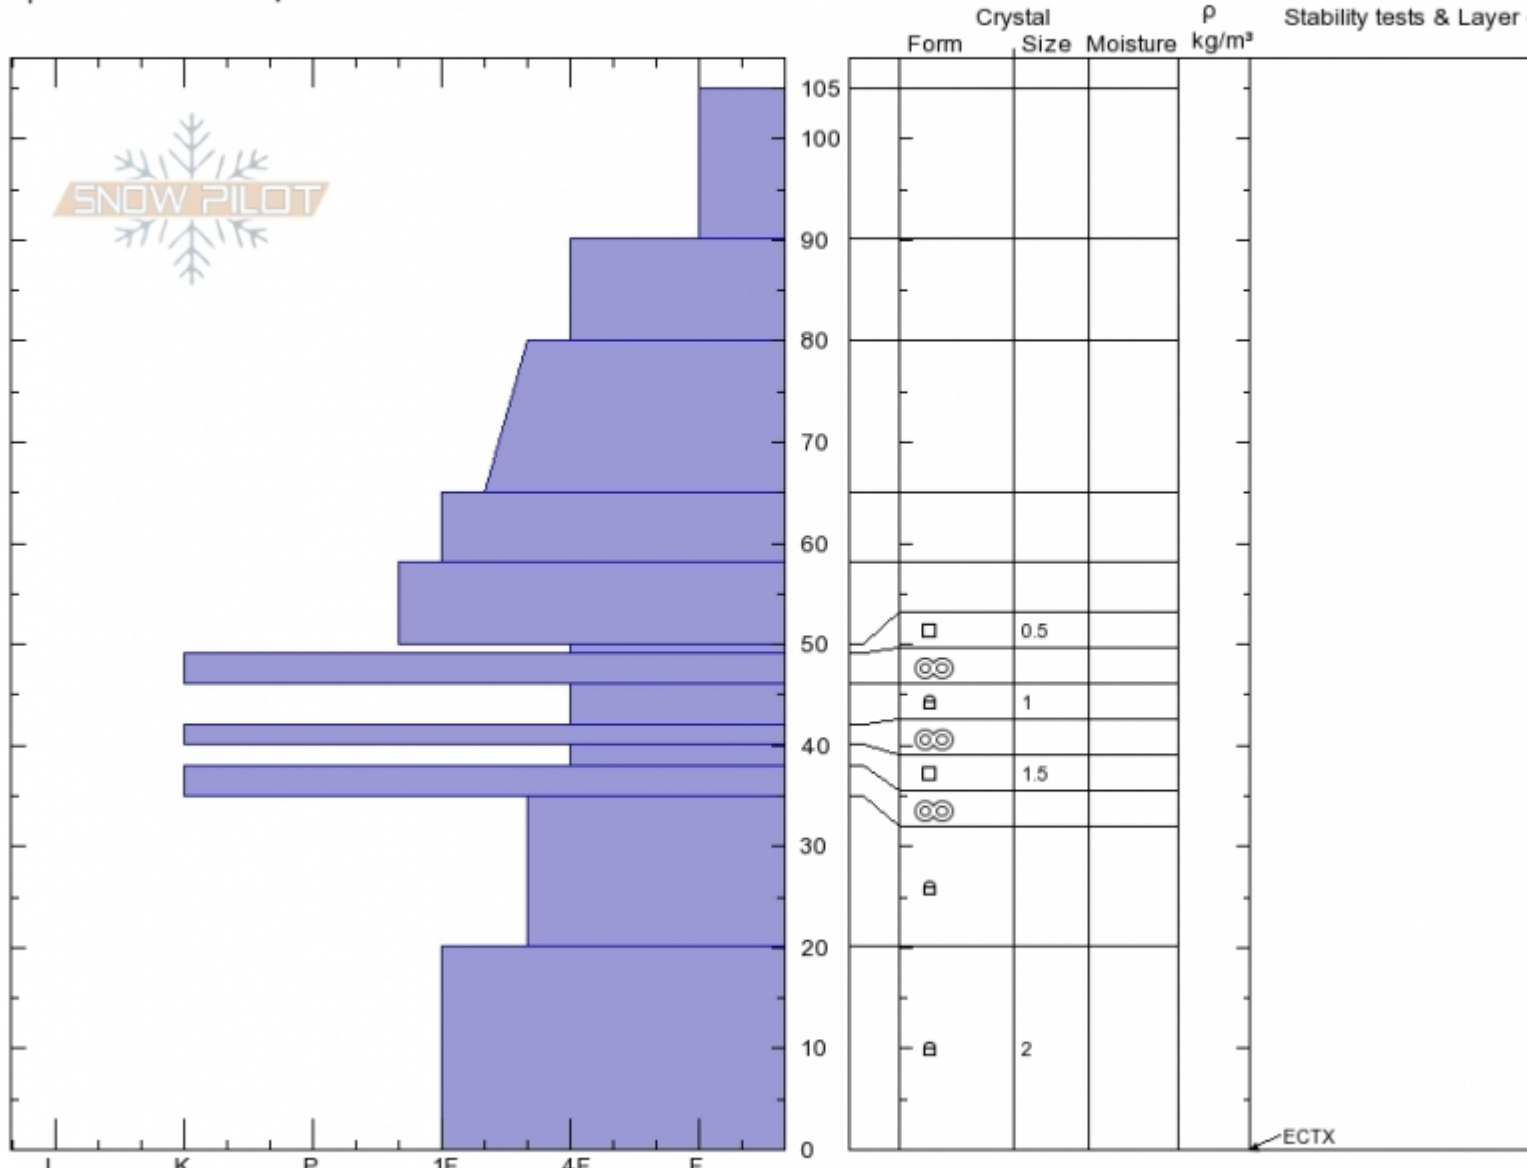

east Mt. Republic
Absaroka Range
MT
 Elevation: **9378 ft**
 Aspect: **108°**
 Specifics: **We skied slope**

Beau Fredlund
12/17/2019 - 11:00am
 Co-ord: **45.00537N, -109.94428E**
 Slope Angle: **29°**
 Wind Loading:

Stability:
 Air Temperature:
 Sky Cover: **BKN**
 Precipitation: **NO**
 Wind: **SW**

HS:105 Layer Notes:
 50-49cm: **Problematic layer**

Notes: Localized wind effect, and drifts that were pencil hard and were sensitive to the weight of a skier, in areas along the NE ridge (f... winds). These areas did not appear to be widespread. One natural avalanche observed on an upper elevation east/NE aspect ne... left of the Fin. The avalanche appeared to have started from a cornice fall.

Advisory Region
 Cooke City
 Longitude
 -109.96W
 Latitude
 45.00N

Avalanche Details: [The Fin Avalanche](#)
 Cooke City, 2019-12-18