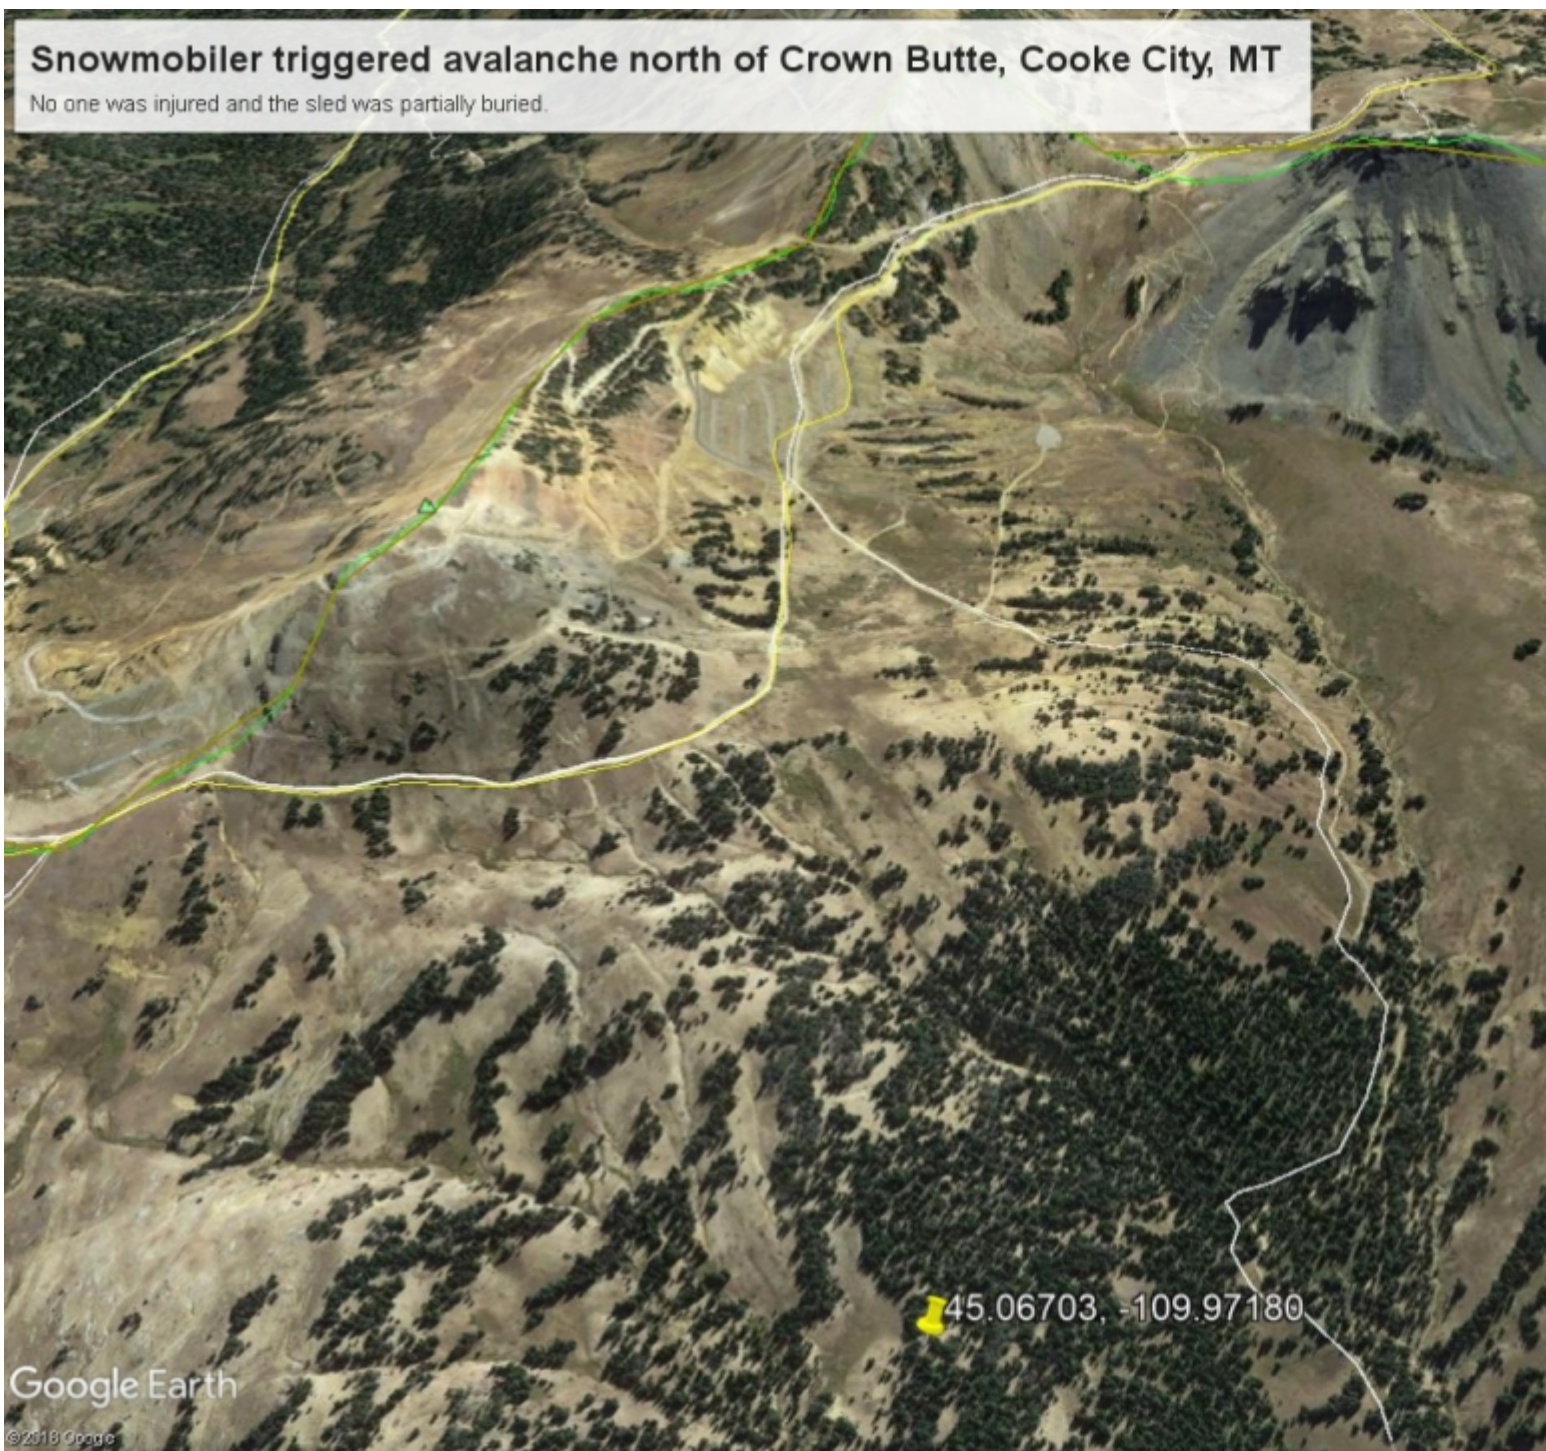

Snowmobiler triggered avalanche north of Crown Butte, Cooke City, MT

No one was injured and the sled was partially buried.

A snowmobiler triggered an avalanche (yellow pin) north of Crown Butte (the gray mountain at the top of the image). This zone is typically approached from Lulu Pass. His sled was partially buried, but the rider was not. Lots of new snow in the last 24 hours created a CONSIDERABLE avalanche danger.

Advisory Region

Cooke City

Longitude

-109.97W

Latitude

45.07N

Avalanche Details: [Natural and human triggered slides in Cooke City](#)

Forecast link: [GNFAC Avalanche Forecast for Mon Dec 9, 2019](#)