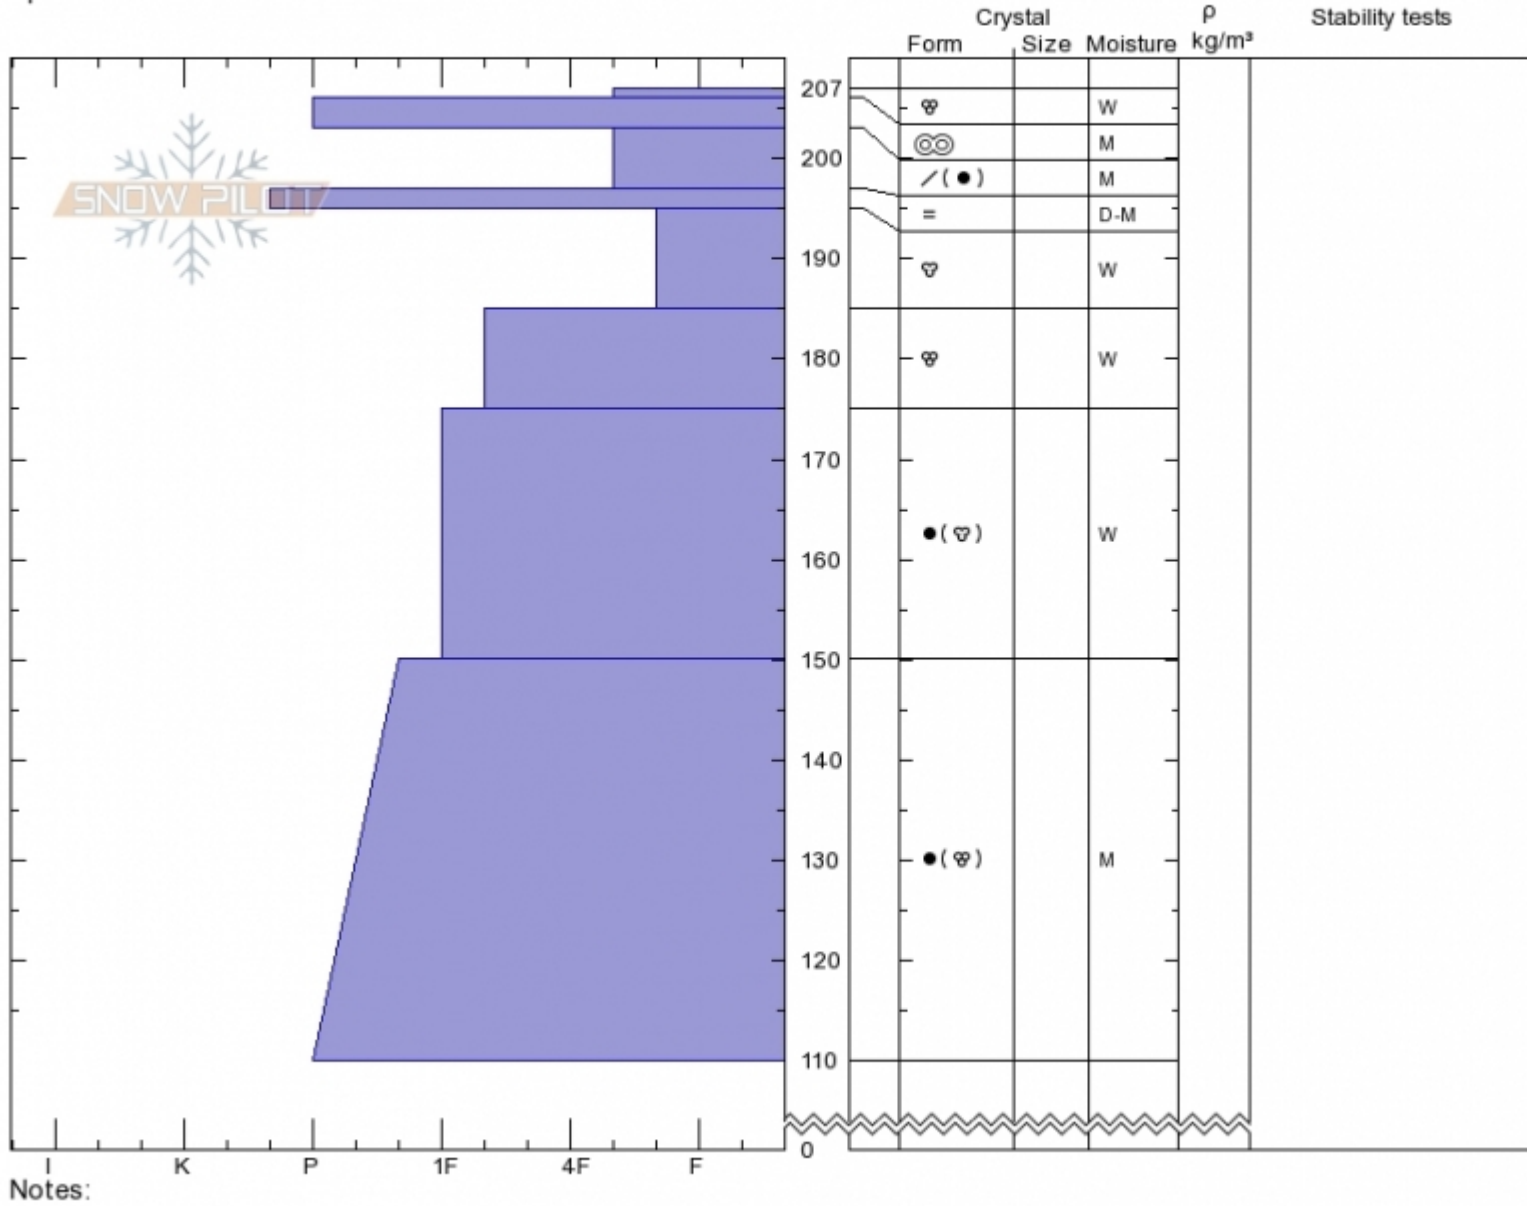

Abelin's n. of platter
Bridger Range
MT
Elevation: 8200 ft
Aspect: 75°
Specifics:

Alex Marienthal
Tue Apr 23 10:43 2019
Co-ord: 45.81695N, -110.92797W
Slope Angle: 30°
Wind Loading:

Stability:
Air Temperature: 4°C
Sky Cover: BKN
Precipitation: NO
Wind: Calm

Layer No

Advisory Region
Bridger Range
Bridger Range, 2019-05-02