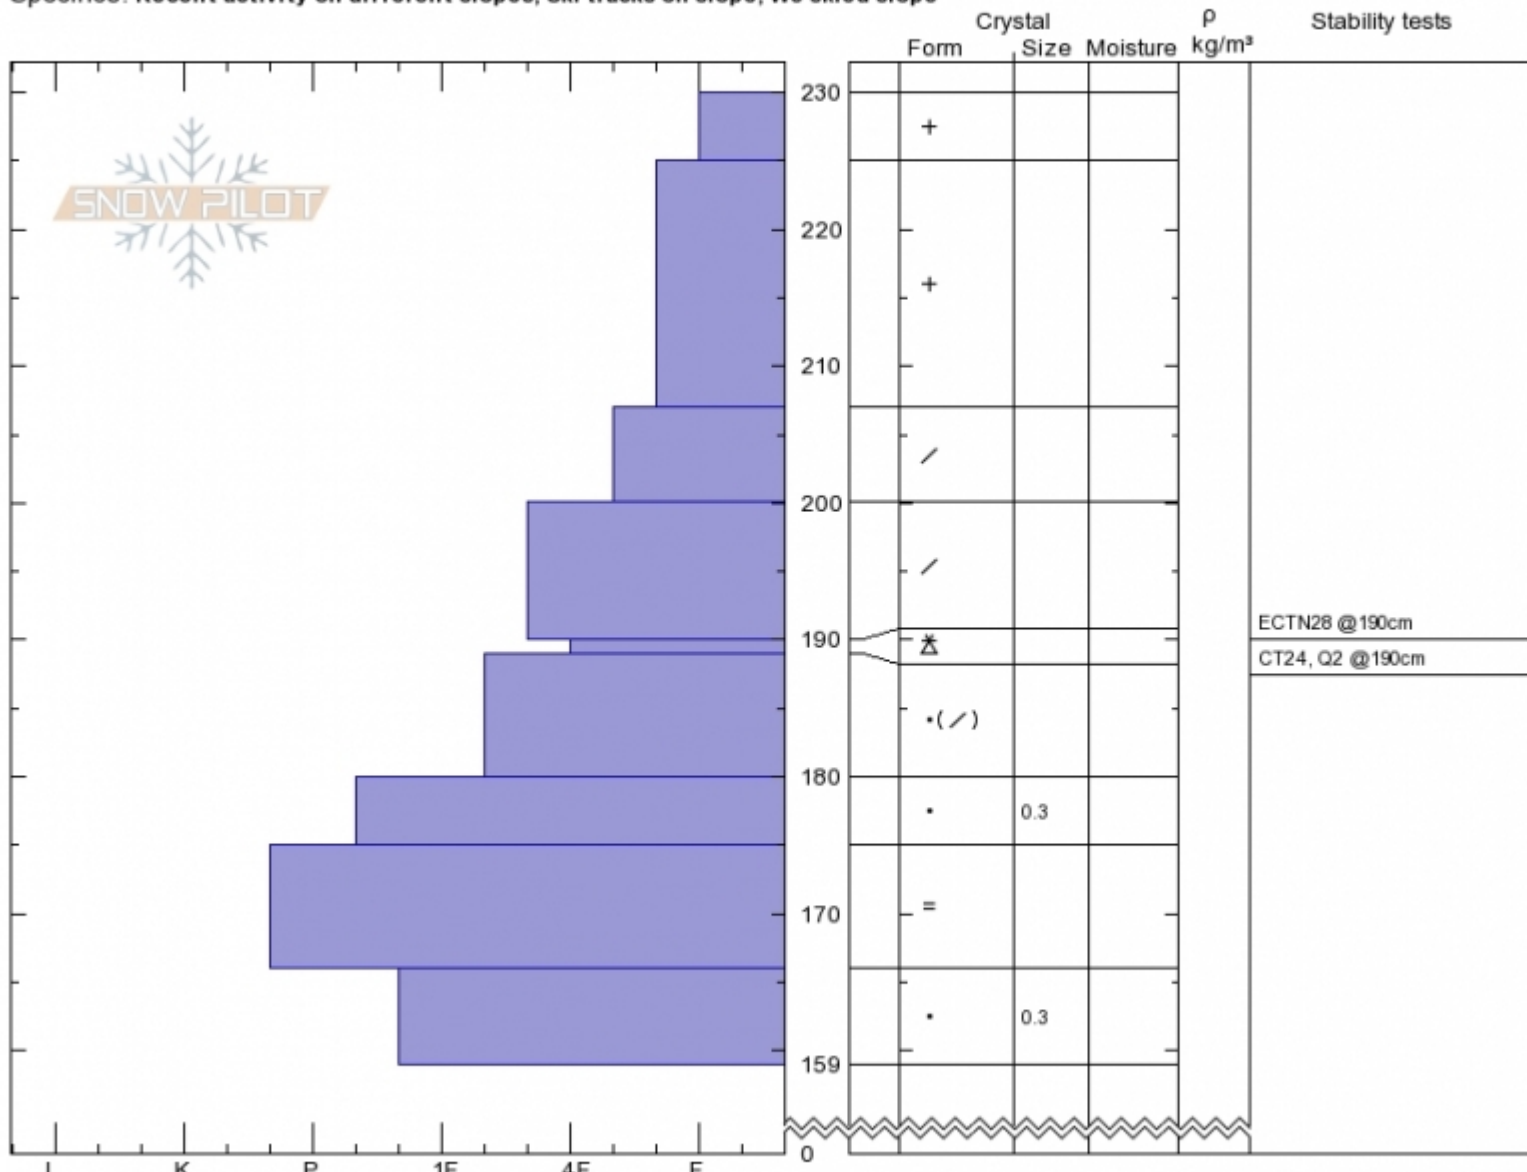

Sometimes near tram
 Bridger Range
 MT
 Elevation: 8420 ft
 Aspect: 69°
 Specifics: Recent activity on different slopes; Ski tracks on slope; We skied slope

Alex Marienthal
 Wed Apr 17 12:30 2019
 Co-ord: 45.81735N, -110.92846W
 Slope Angle: 23°
 Wind Loading: no

Stability: **Good**
 Air Temperature:
 Sky Cover: **OVC**
 Precipitation: **S1**
 Wind: **W Light Breeze**

HS230
 Stability Test Notes

Layer No

Notes: Stability of new snow good until sunshine or warm temps... quick change possible any minute...