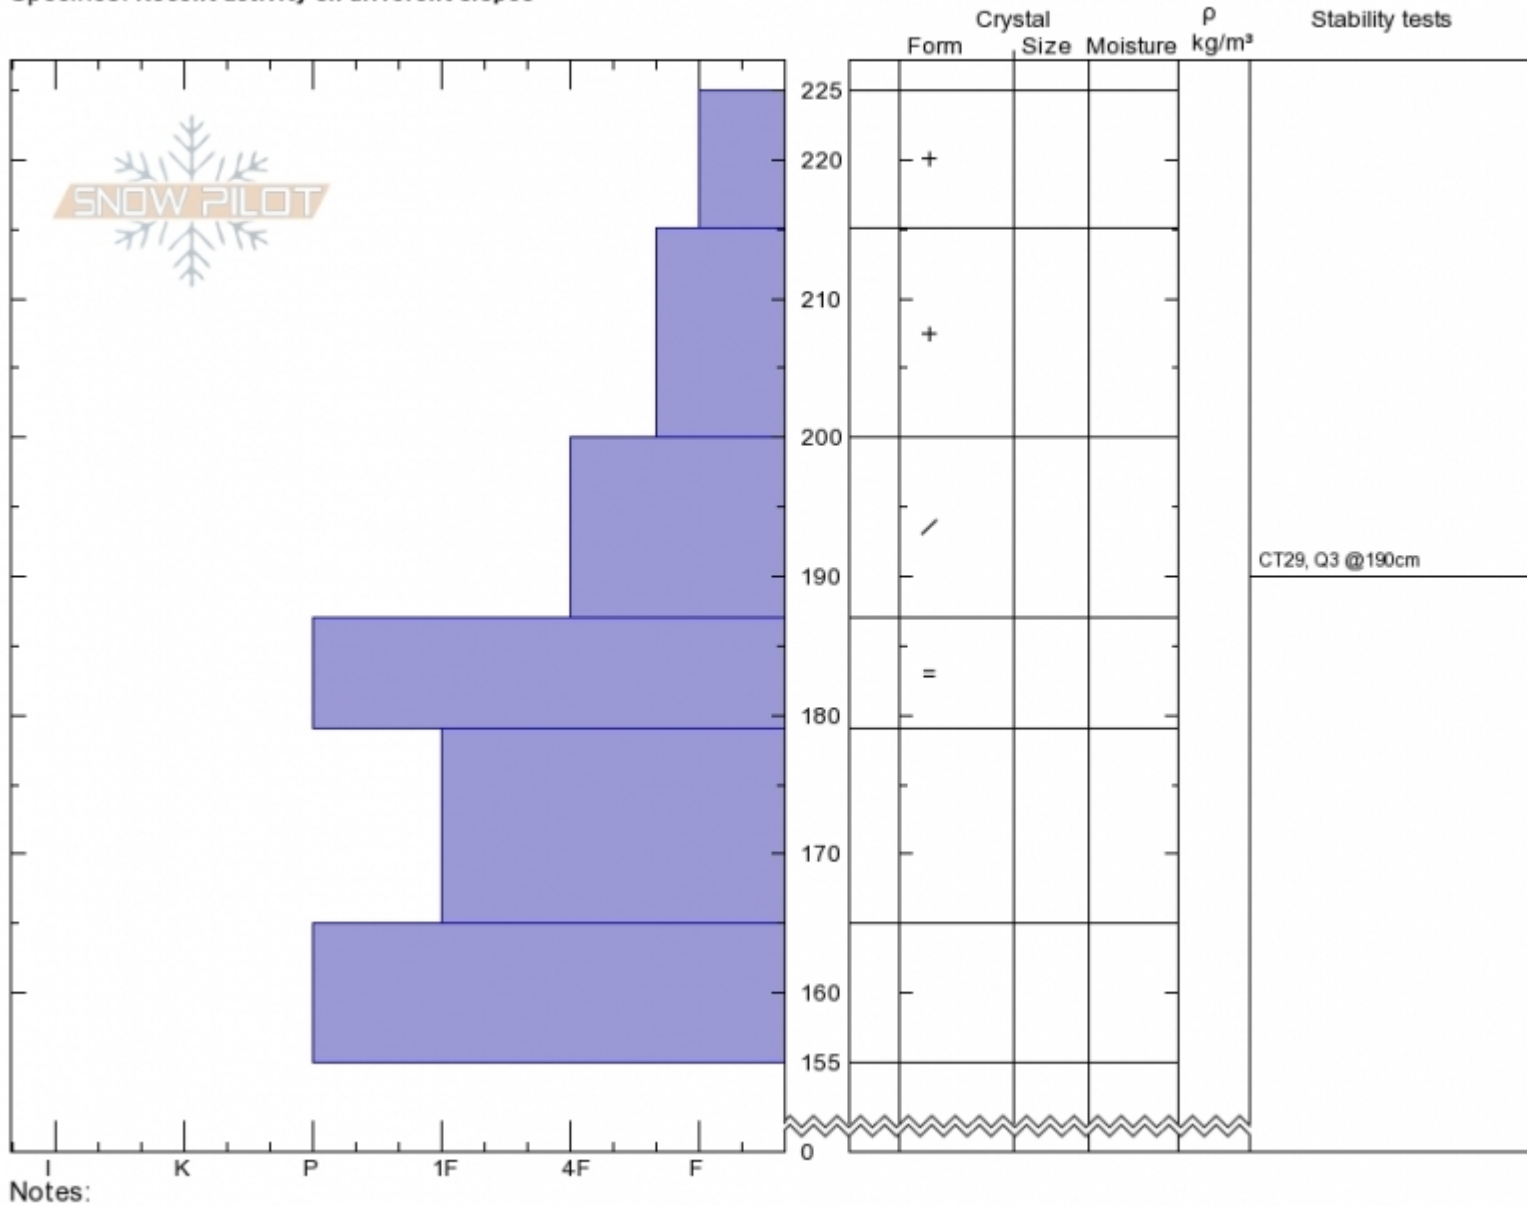

Top of Sometimes
Bridger Range
MT
Elevation: 8450 ft
Aspect: 65°
Specifics: Recent activity on different slopes

Alex Marienthal
Fri Apr 12 17:00 2019
Co-ord: 45.81709N, -110.92857W
Slope Angle: 25°
Wind Loading: no

Stability: Fair
Air Temperature:
Sky Cover: BKN
Precipitation: NO
Wind: Calm

HS225
Stability Test Notes

Layer No

Advisory Region
Bridger Range
Bridger Range, 2019-04-19