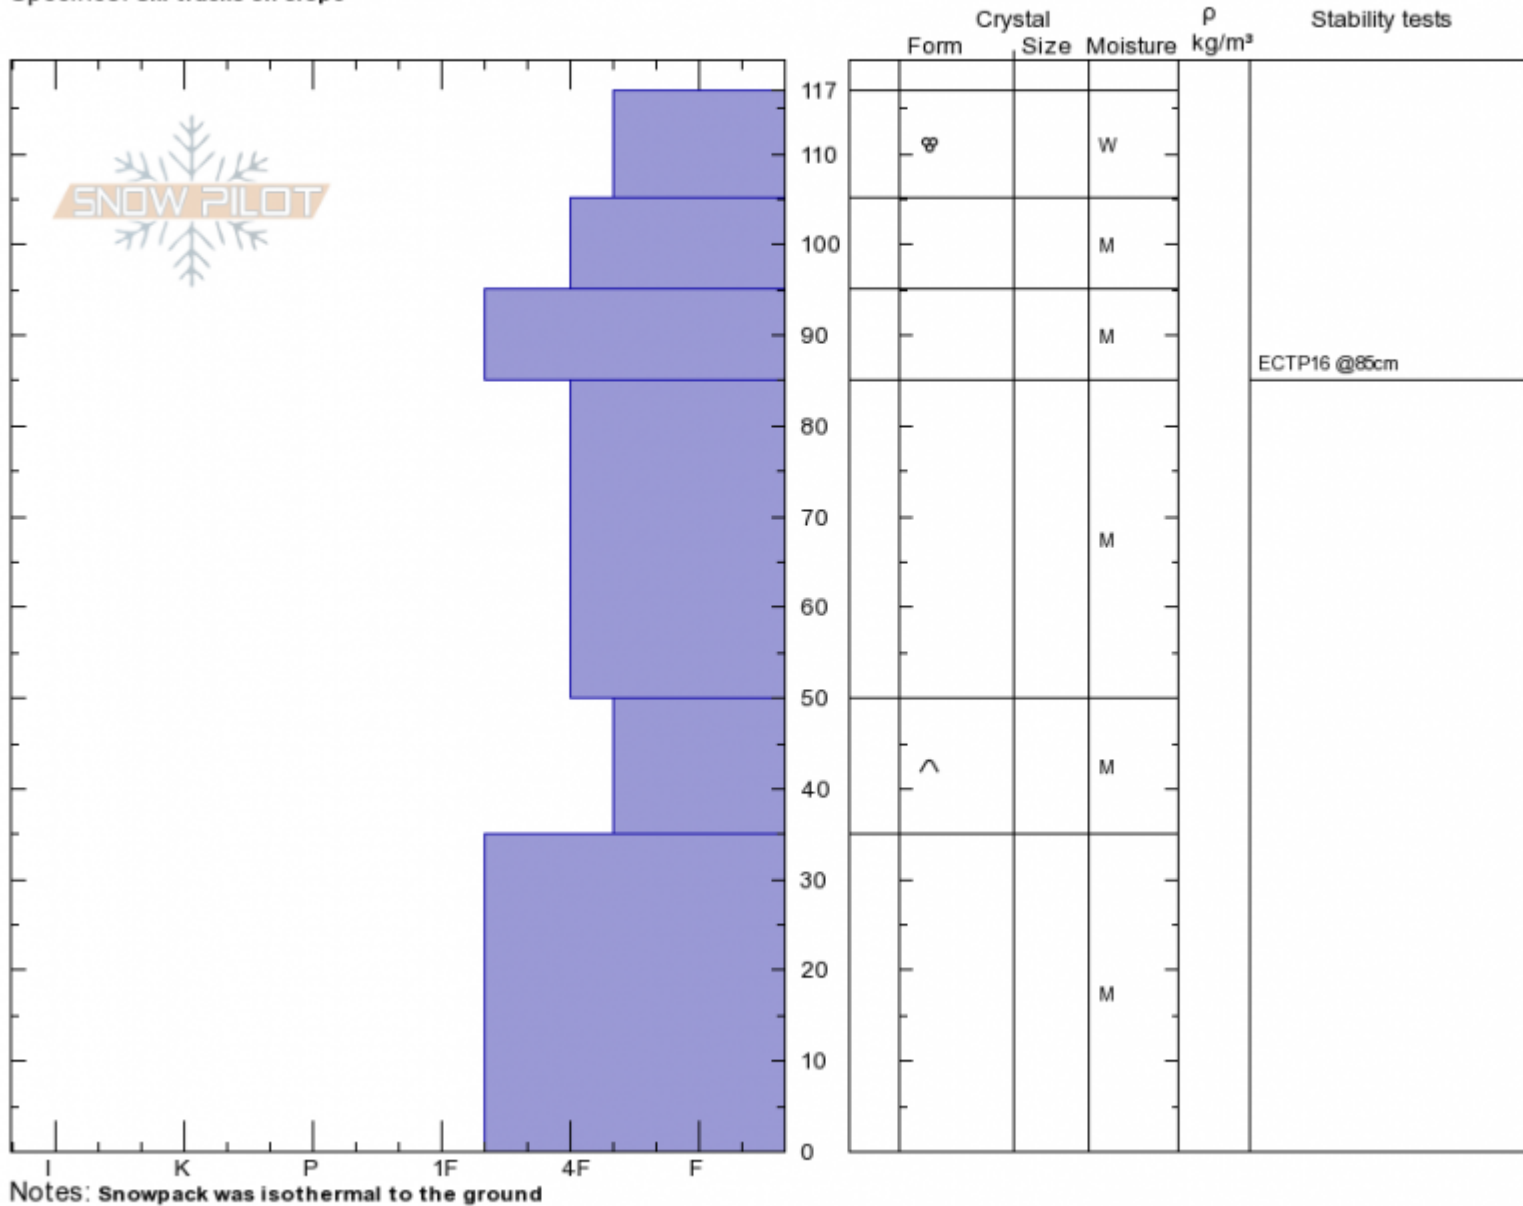

South Saddle  
 Bridger Range  
 MT  
 Elevation: 8770 ft  
 Aspect: 105°  
 Specifics: Ski tracks on slope

Andrew Schauer  
 Sat Mar 23 12:00 2019  
 Co-ord: 45.78937N, -110.93668W  
 Slope Angle: 35°  
 Wind Loading: no

Stability: Fair  
 Air Temperature: 3°C  
 Sky Cover: FEW  
 Precipitation: NO  
 Wind: SW Light Breeze

HS117 PF50  
 Stability Test Notes

Layer No  
 35-50: Pro

Advisory Region  
 Bridger Range  
 Longitude  
 -110.94W  
 Latitude  
 45.79N  
 Bridger Range, 2019-03-23