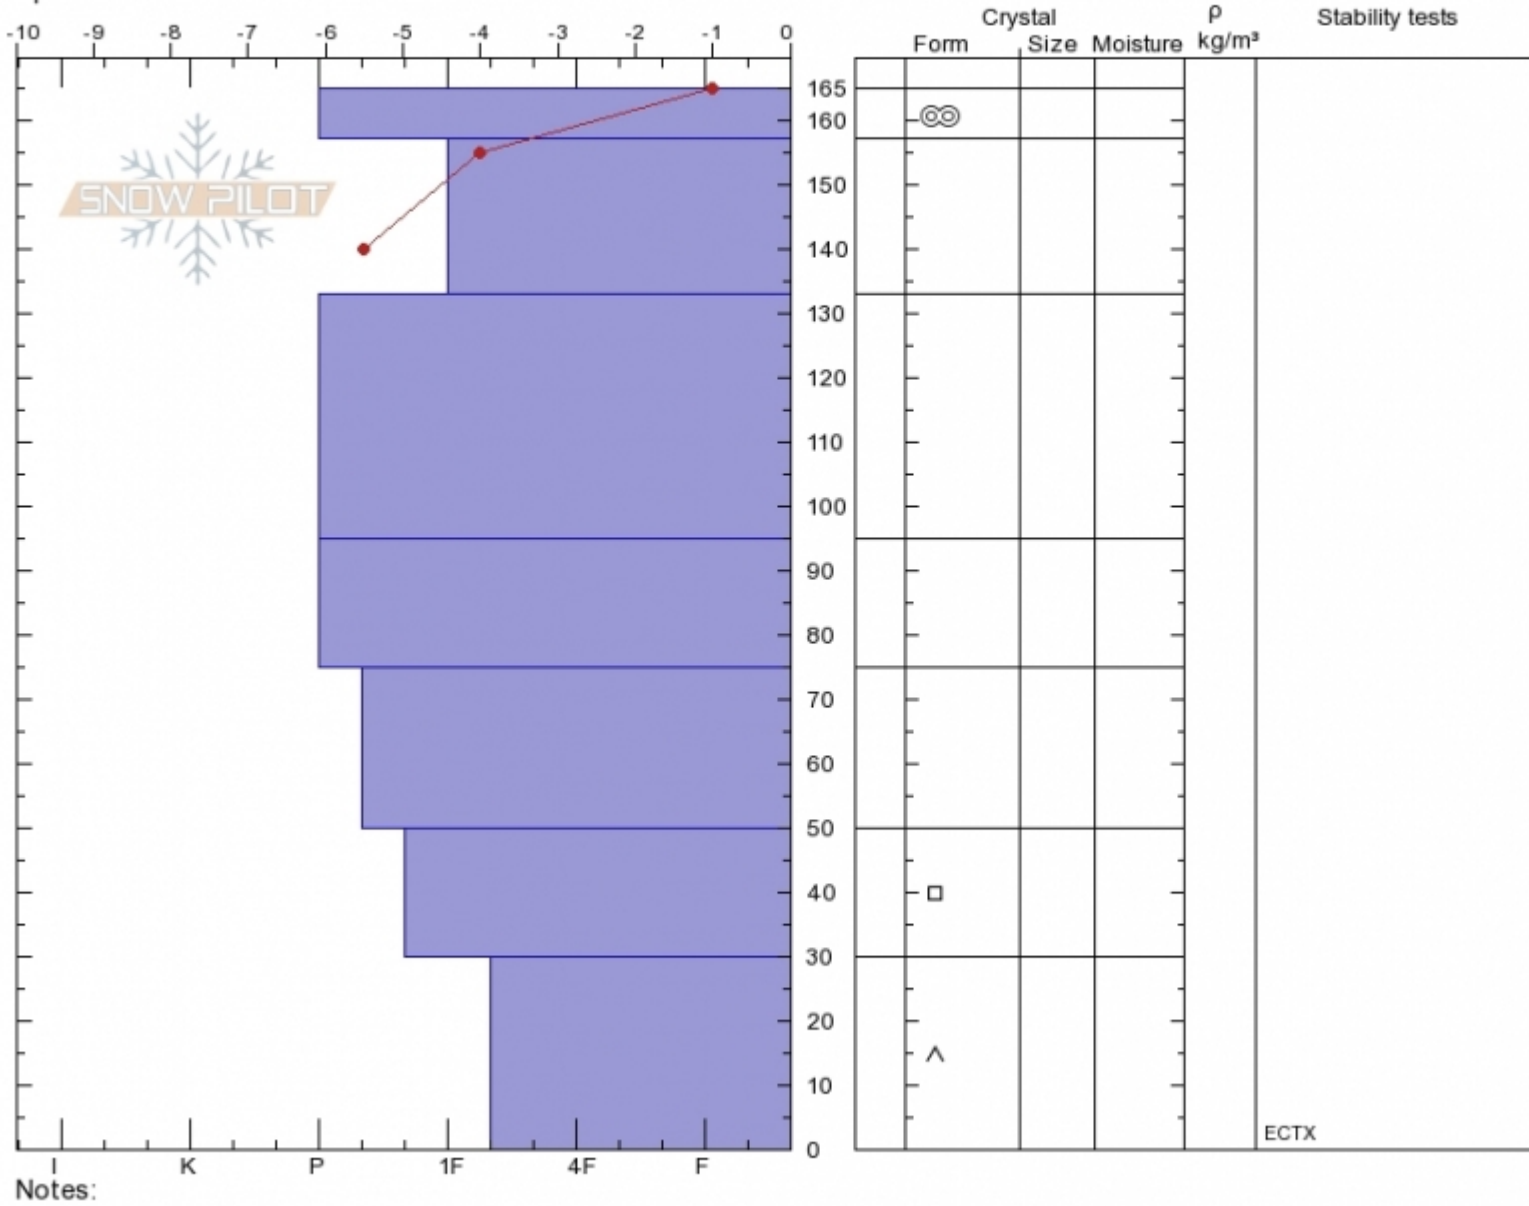

**Bacon Rind Mdw**  
**Madison Range-S**  
**MT**  
 Elevation: **8800 ft**  
 Aspect: **90°**  
 Specifics:

**Doug Chabot-Admin**  
**Wed Mar 20 12:00 2019**  
 Co-ord: **44.97056N, -111.09534W**  
 Slope Angle: **15°**  
 Wind Loading:

Stability: **Very Good**  
 Air Temperature: **-1°C**  
 Sky Cover:  
 Precipitation: **NO**  
 Wind:

**HS165**  
 Stability Test Notes

Layer No

Advisory Region  
 Southern Madison  
 Southern Madison, 2019-03-20