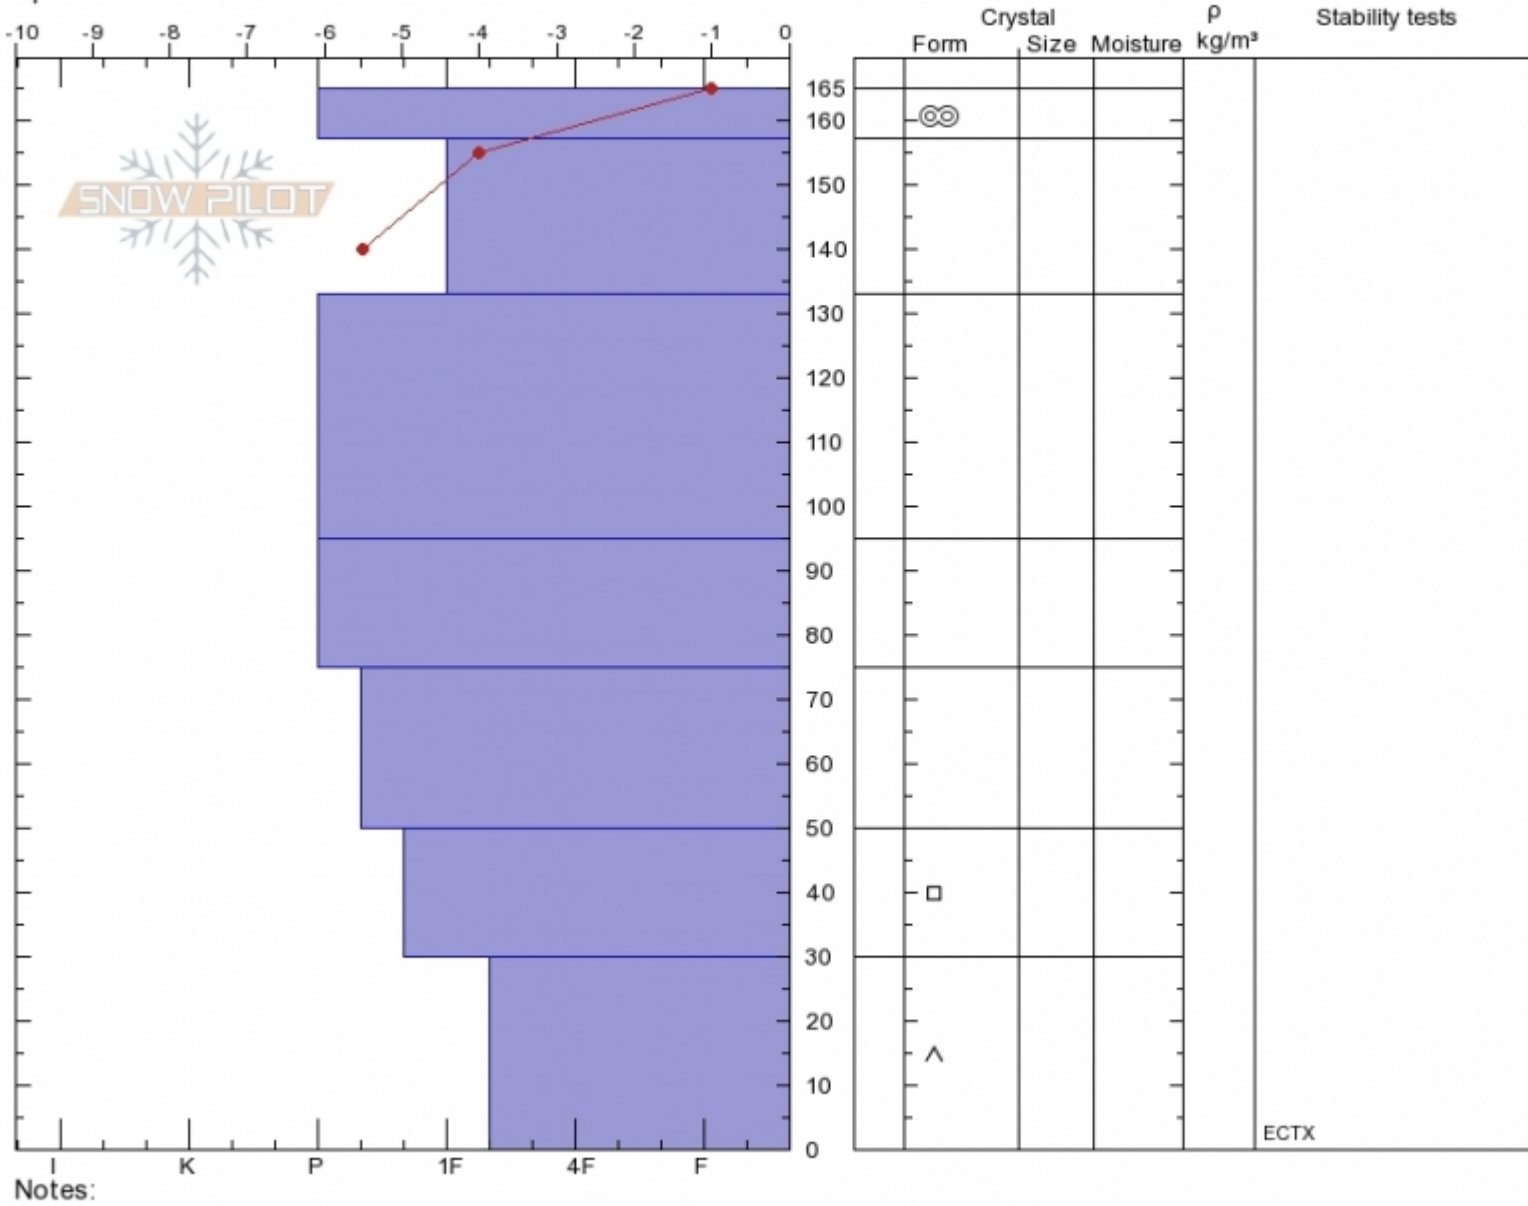

Bacon Rind Mdw
Madison Range-S
MT
Elevation: **8800 ft**
Aspect: **90°**
Specifics:

Doug Chabot-Admin
Wed Mar 20 12:00 2019
Co-ord: **44.97056N, -111.09534W**
Slope Angle: **15°**
Wind Loading:

Stability: **Very Good**
Air Temperature: **-1°C**
Sky Cover:
Precipitation: **NO**
Wind:

HS165
Stability Test Notes

Layer No

Advisory Region
Southern Madison
Southern Madison, 2019-03-20