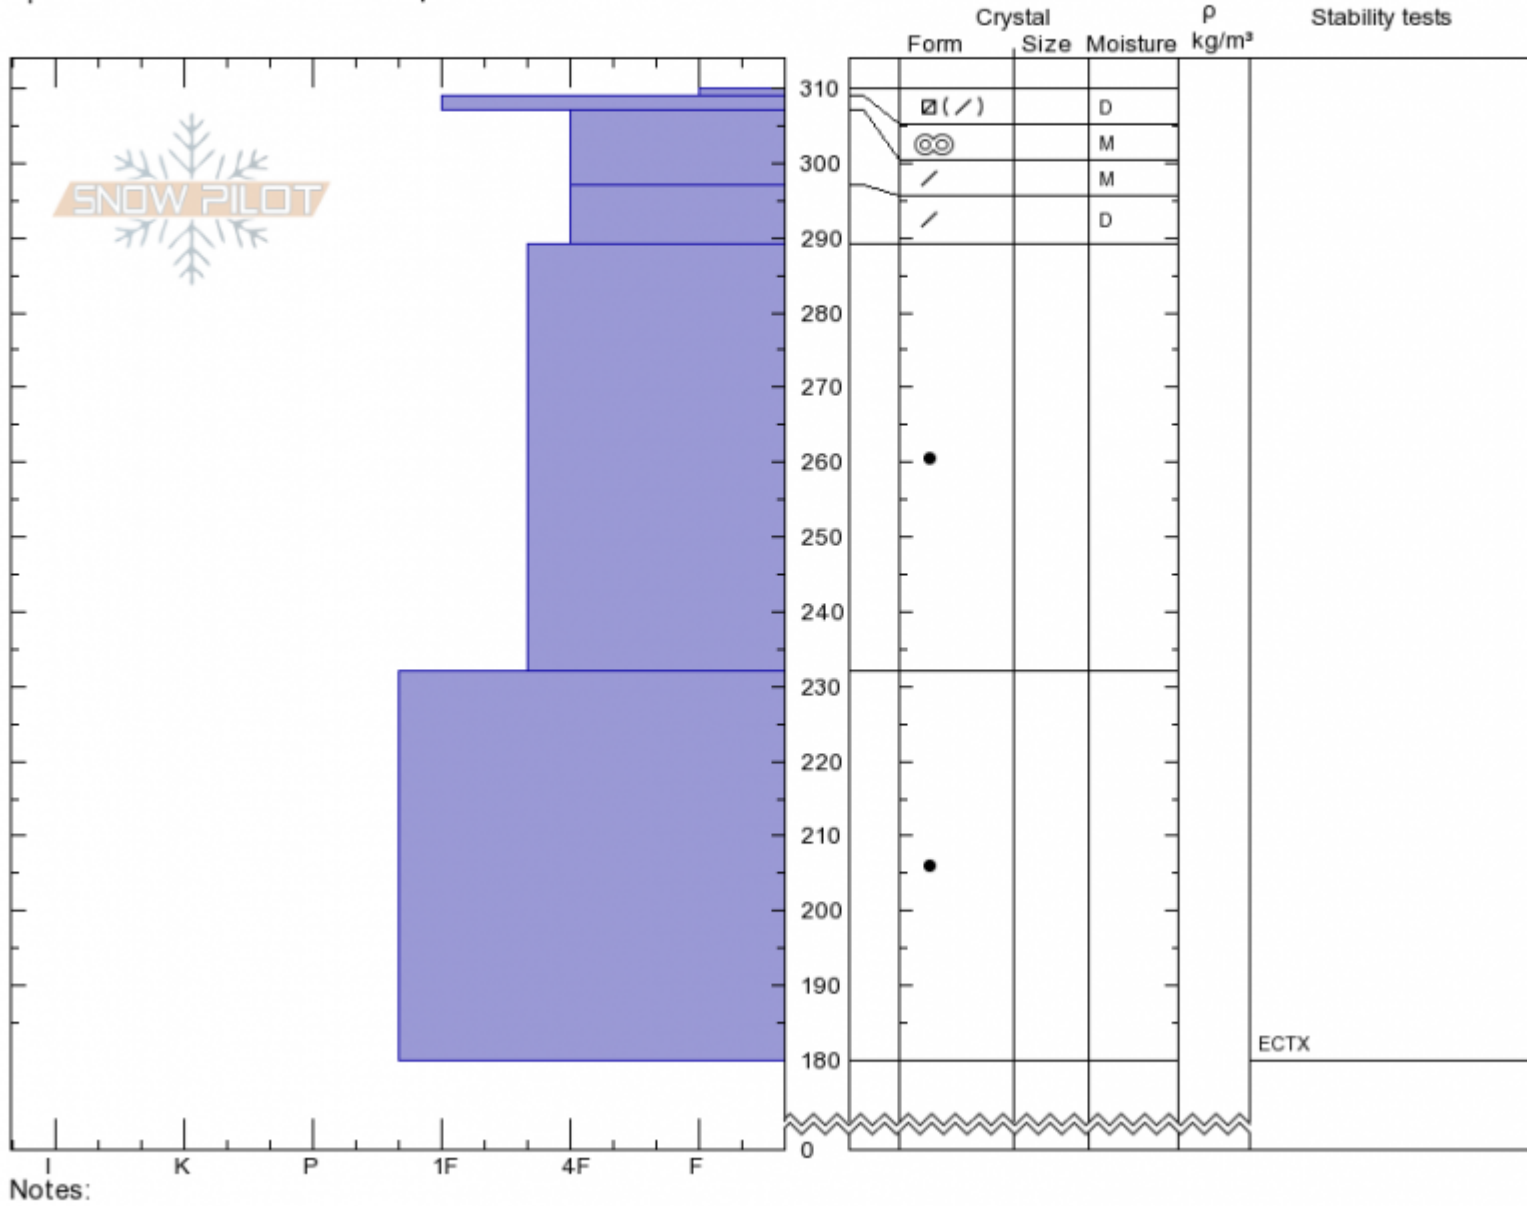

Henderson Bench  
 Cooke City  
 MT  
 Elevation: 9580 ft  
 Aspect: 90°  
 Specifics: Snowmobile tracks on slope

Andrew Schauer  
 Sun Mar 17 13:30 2019  
 Co-ord: 45.04988N, -109.93107W  
 Slope Angle: 35°  
 Wind Loading: previous

Stability: Good  
 Air Temperature: 2°C  
 Sky Cover: FEW  
 Precipitation: NO  
 Wind: Calm

HS310 PF30  
 Stability Test Notes

Layer No

Advisory Region  
 Cooke City  
 Longitude  
 -109.93W  
 Latitude  
 45.05N  
 Cooke City, 2019-03-17