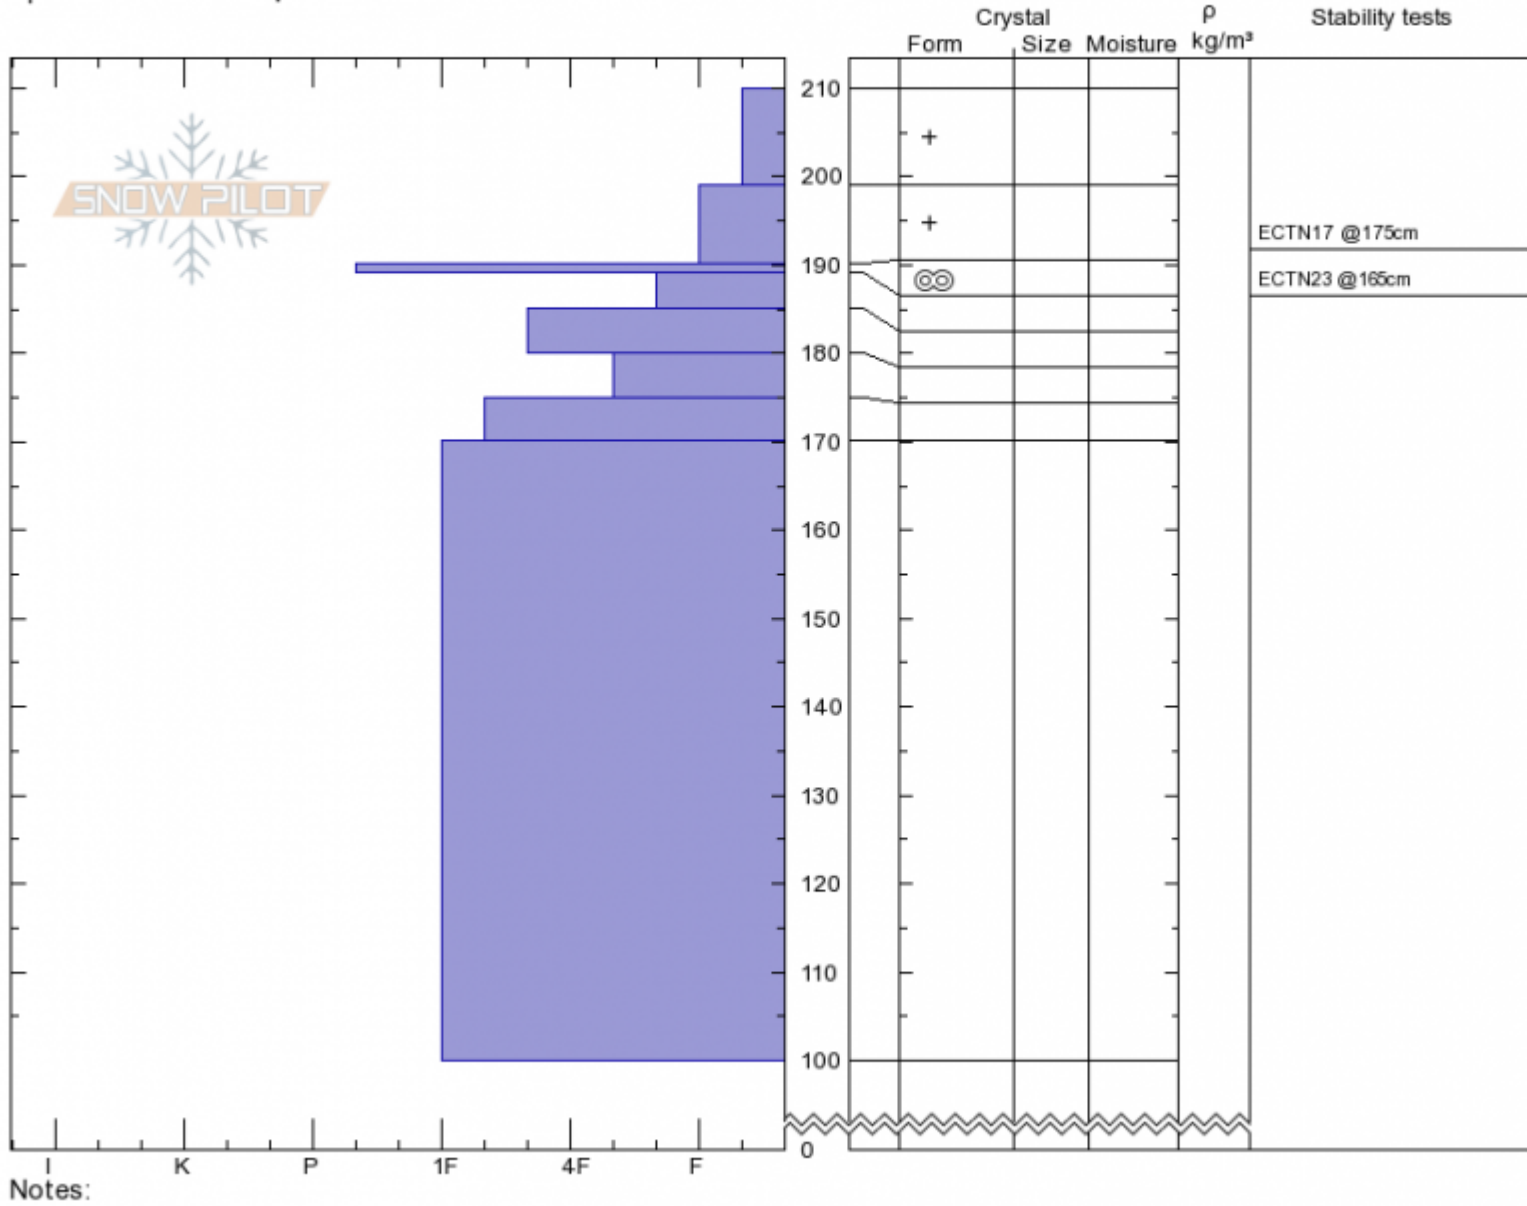

**Maid of the Mist - S**  
**Gallatin Range-N**  
**MT**  
 Elevation: **9475 ft**  
 Aspect: **175°**  
 Specifics: **We skied slope**

**Andrew Schauer**  
**Sat Mar 9 12:30 2019**  
 Co-ord: **45.41583N, -110.97014W**  
 Slope Angle: **29°**  
 Wind Loading: **no**

Stability: **Good**      HS210  
 Air Temperature: **-11°C**      Stability Test Notes  
 Sky Cover: **OVC**  
 Precipitation: **S-1**  
 Wind: **SW Light Breeze**

Layer No

Advisory Region  
 Northern Gallatin  
 Longitude  
 -110.97W  
 Latitude  
 45.42N  
 Northern Gallatin, 2019-03-09