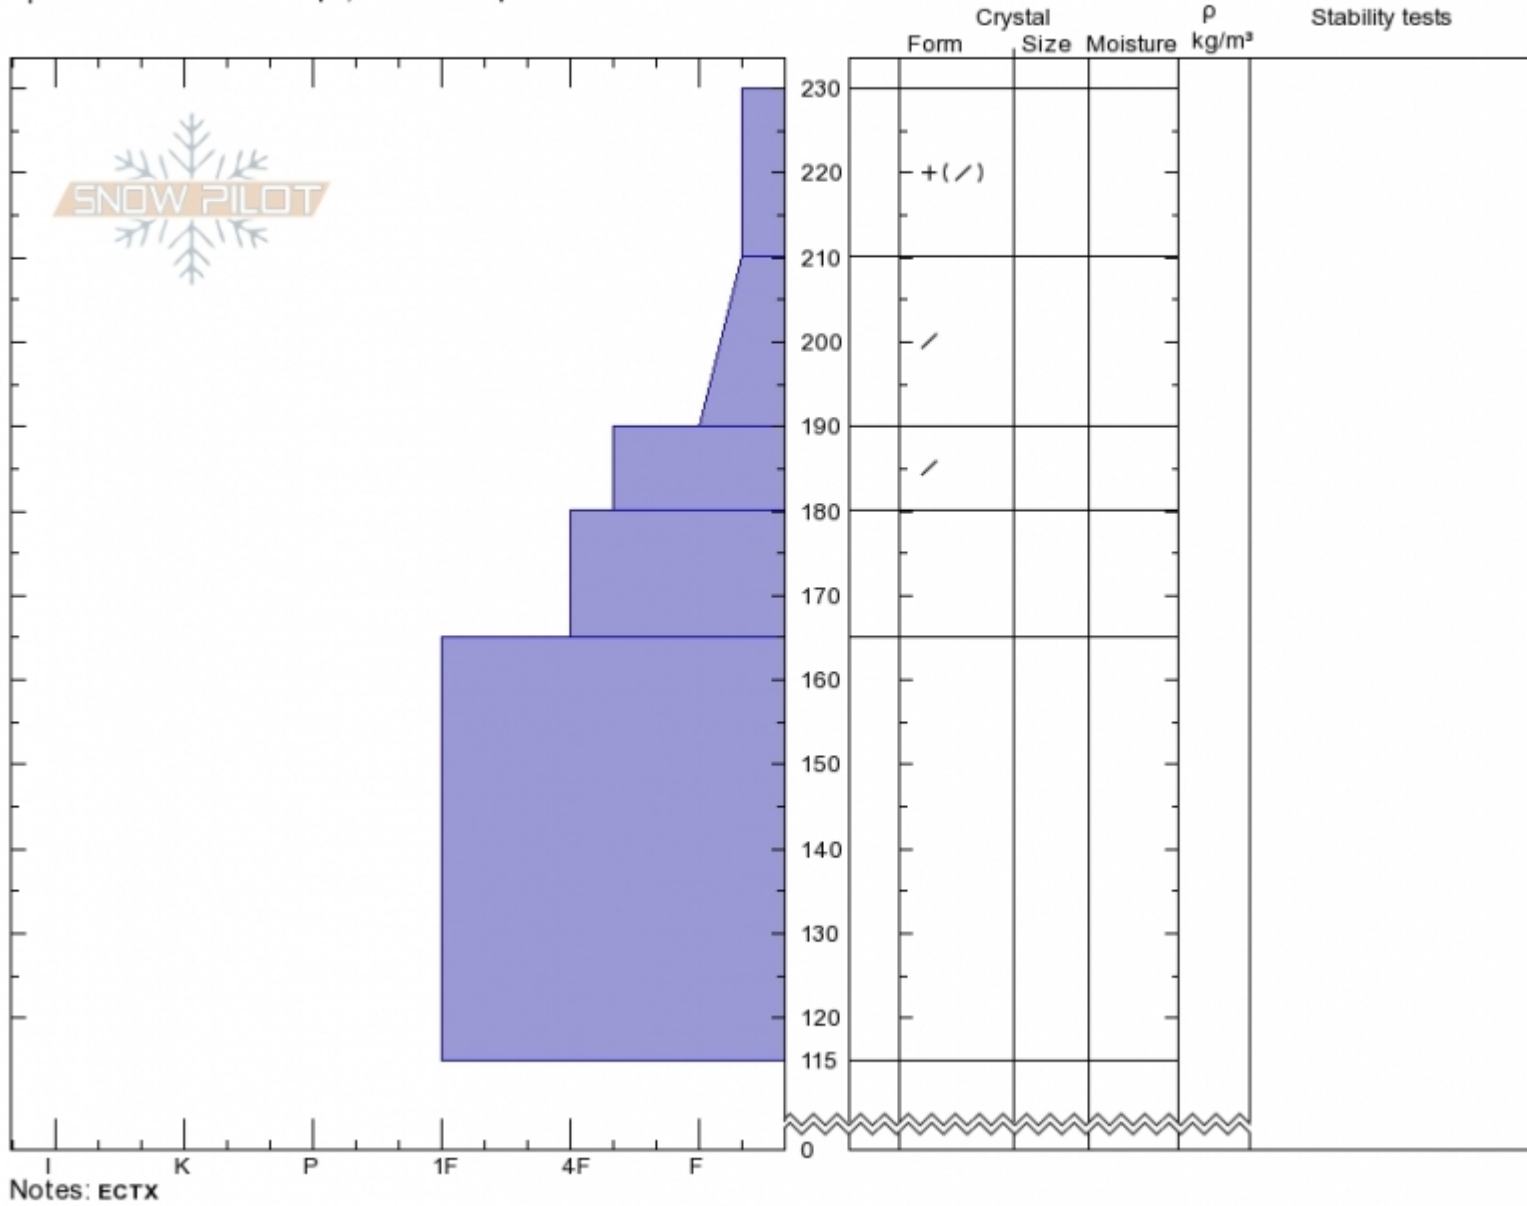

**Vegas Meadow**  
**Bridger Range**  
**MT**  
 Elevation: **8050 ft**  
 Aspect: **90°**  
 Specifics: **Ski tracks on slope; We skied slope**

**Doug Chabot-Admin**  
**Sun Feb 24 10:30 2019**  
 Co-ord: **45.82996N, -110.93059W**  
 Slope Angle: **25°**  
 Wind Loading: **no**

Stability: **Good**  
 Air Temperature: **-16°C**  
 Sky Cover: **OVC**  
 Precipitation: **NO**  
 Wind: **Calm**

**HS230**  
**Stability Test Notes**

Layer No

Advisory Region  
 Bridger Range  
 Bridger Range, 2019-02-24