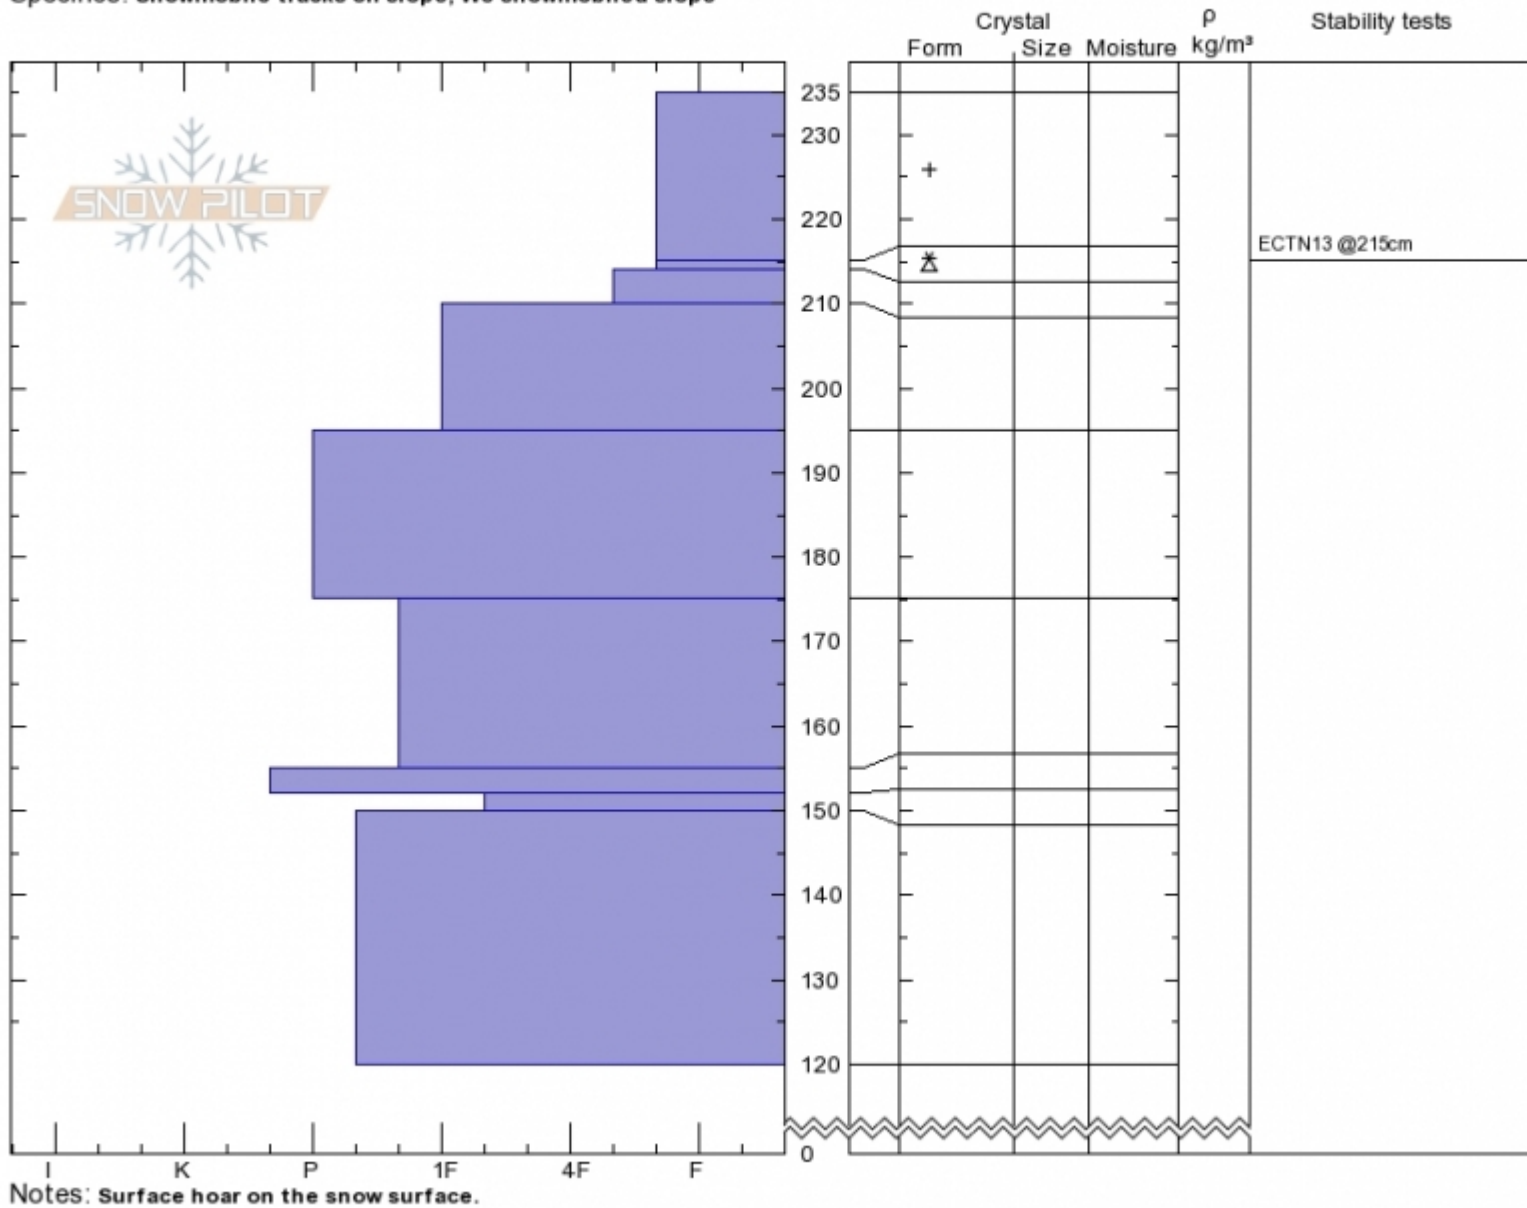

Crown Butte
 Cooke City
 MT
 Elevation: 9600 ft
 Aspect: 138°
 Specifics: Snowmobile tracks on slope; We snowmobiled slope

Ian Hoyer
 Mon Feb 18 09:00 2019
 Co-ord: 45.04981N, -109.96120W
 Slope Angle: 15°
 Wind Loading: previous

Stability: **Good**
 Air Temperature:
 Sky Cover: **CLR**
 Precipitation: **NO**
 Wind: **Calm**

HS235 PF30
 Stability Test Notes

Layer No
 214-215: F

Advisory Region
 Cooke City
 Longitude
 -109.96W
 Latitude
 45.05N
 Cooke City, 2019-02-18