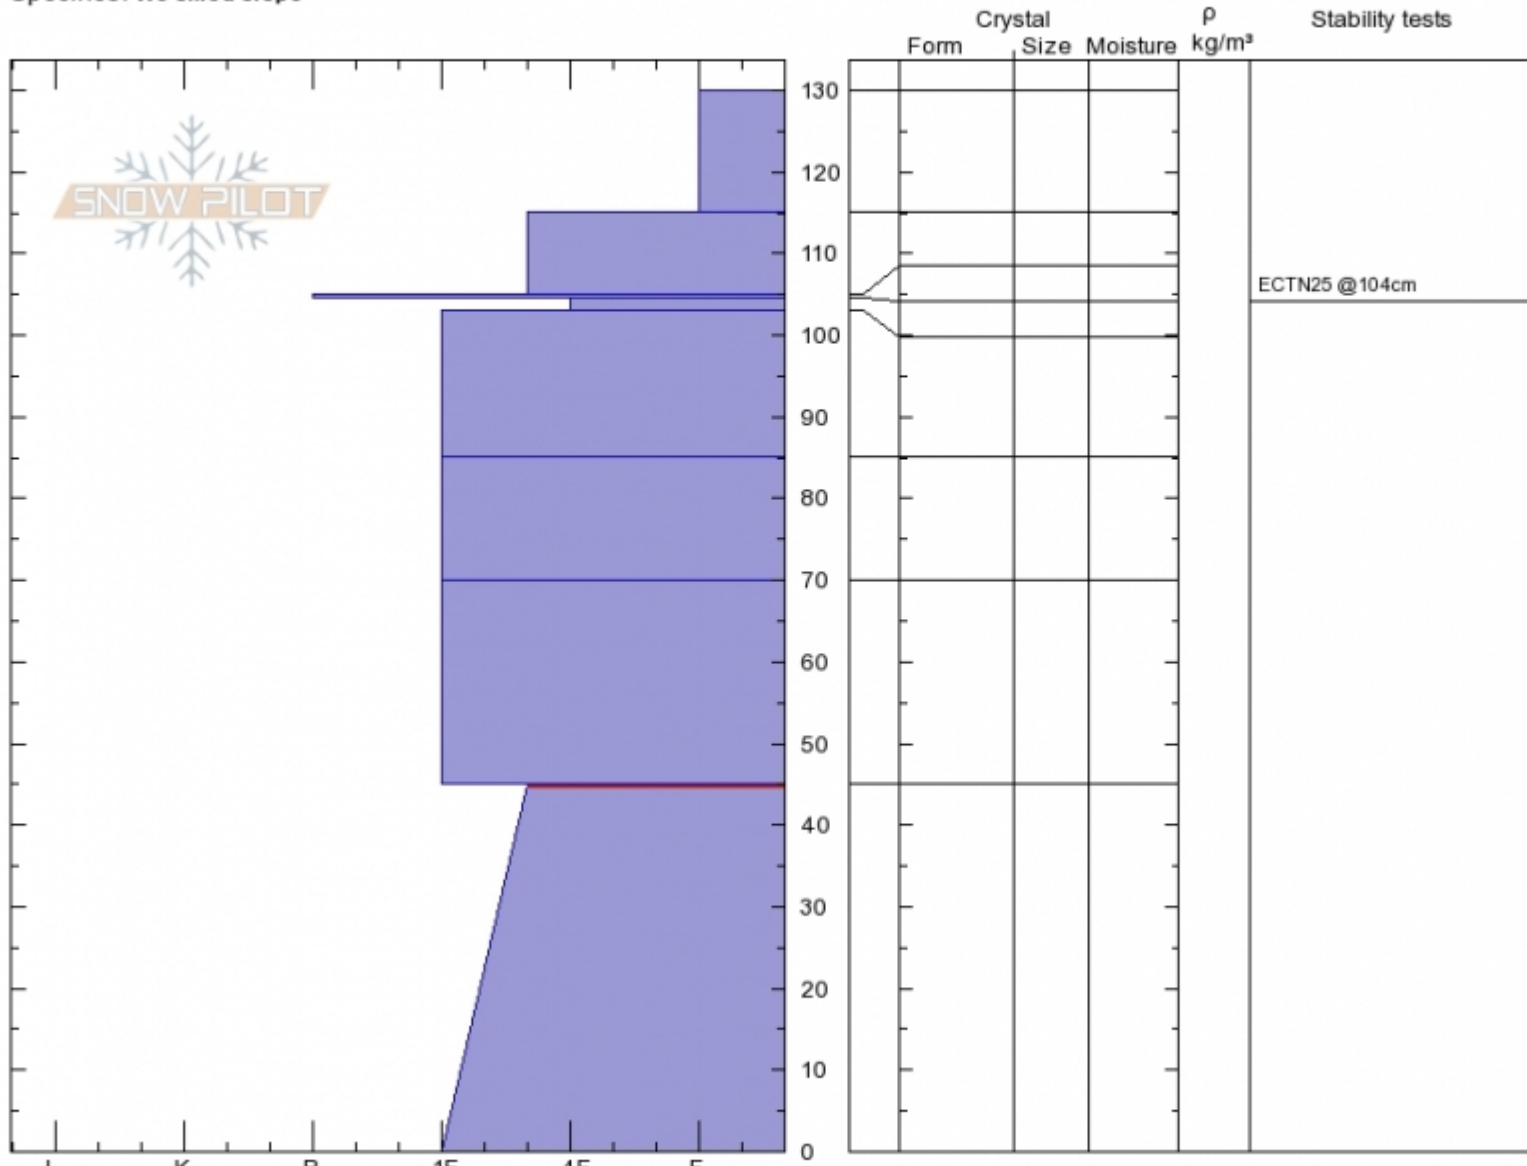

Ellis - Burn
 Gallatin Range-N
 MT
 Elevation: 2500 m
 Aspect: 80°
 Specifics: We skied slope

Karl Birkeland
 Wed Feb 13 11:15 2019
 Co-ord: 45.57221N, -110.94726W
 Slope Angle: 28°
 Wind Loading: no

Stability: **Good**
 Air Temperature:
 Sky Cover: **BKN**
 Precipitation: **NO**
 Wind: **SW Calm**

HS130
 Stability Test Notes

Layer No
 0-45: Pro

Notes: Quick pit with D. Chabot and D. Kaveney. Similar structure to the pit we dug just down the ridge and prior to this one. Snowpack skied the slope.

Advisory Region
 Northern Gallatin
 Northern Gallatin, 2019-02-14