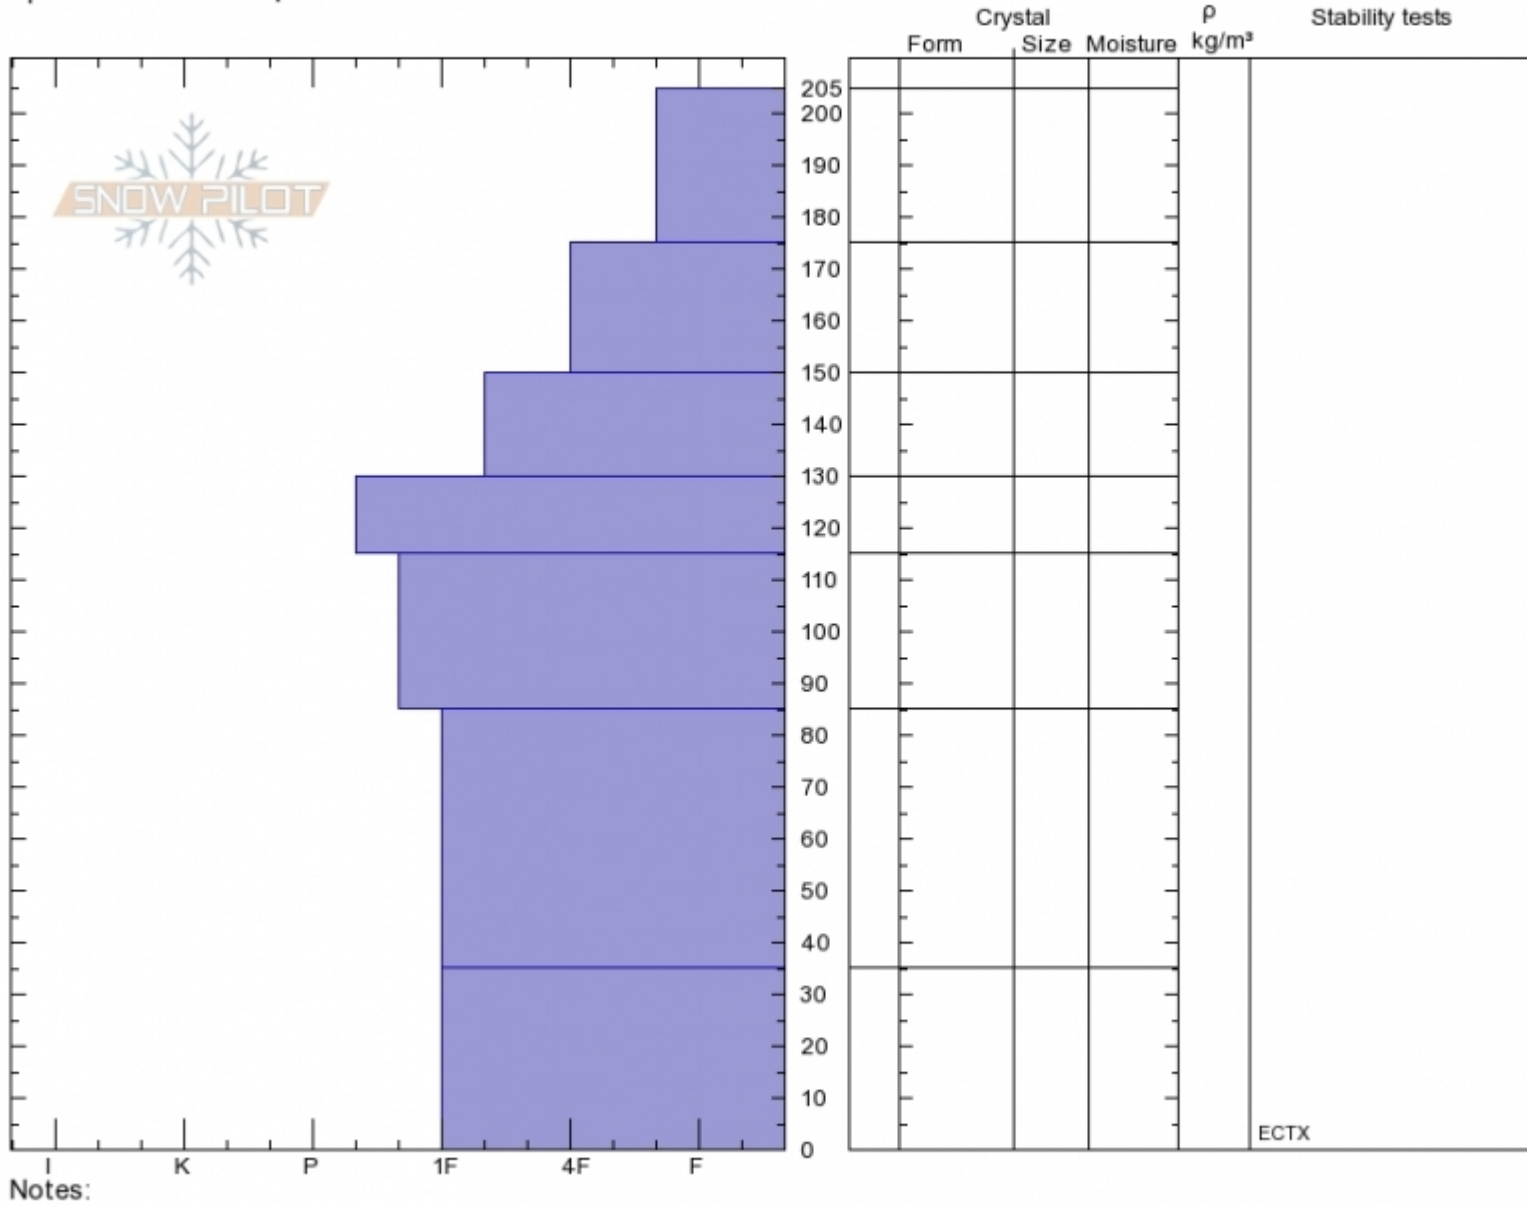

Wolverine shoulder
Cooke City
MT
 Elevation: **9390 ft**
 Aspect: **10°**
 Specifics: **We skied slope**

Alex Marienthal
Fri Feb 1 10:02 2019
 Co-ord: **45.05557N, -110.01814W**
 Slope Angle: **27°**
 Wind Loading:

Stability: **Good**
 Air Temperature:
 Sky Cover: **FEW**
 Precipitation: **NO**
 Wind: **Calm**

HS205
Stability Test Notes

Layer No

Advisory Region
 Cooke City
 Cooke City, 2019-02-04