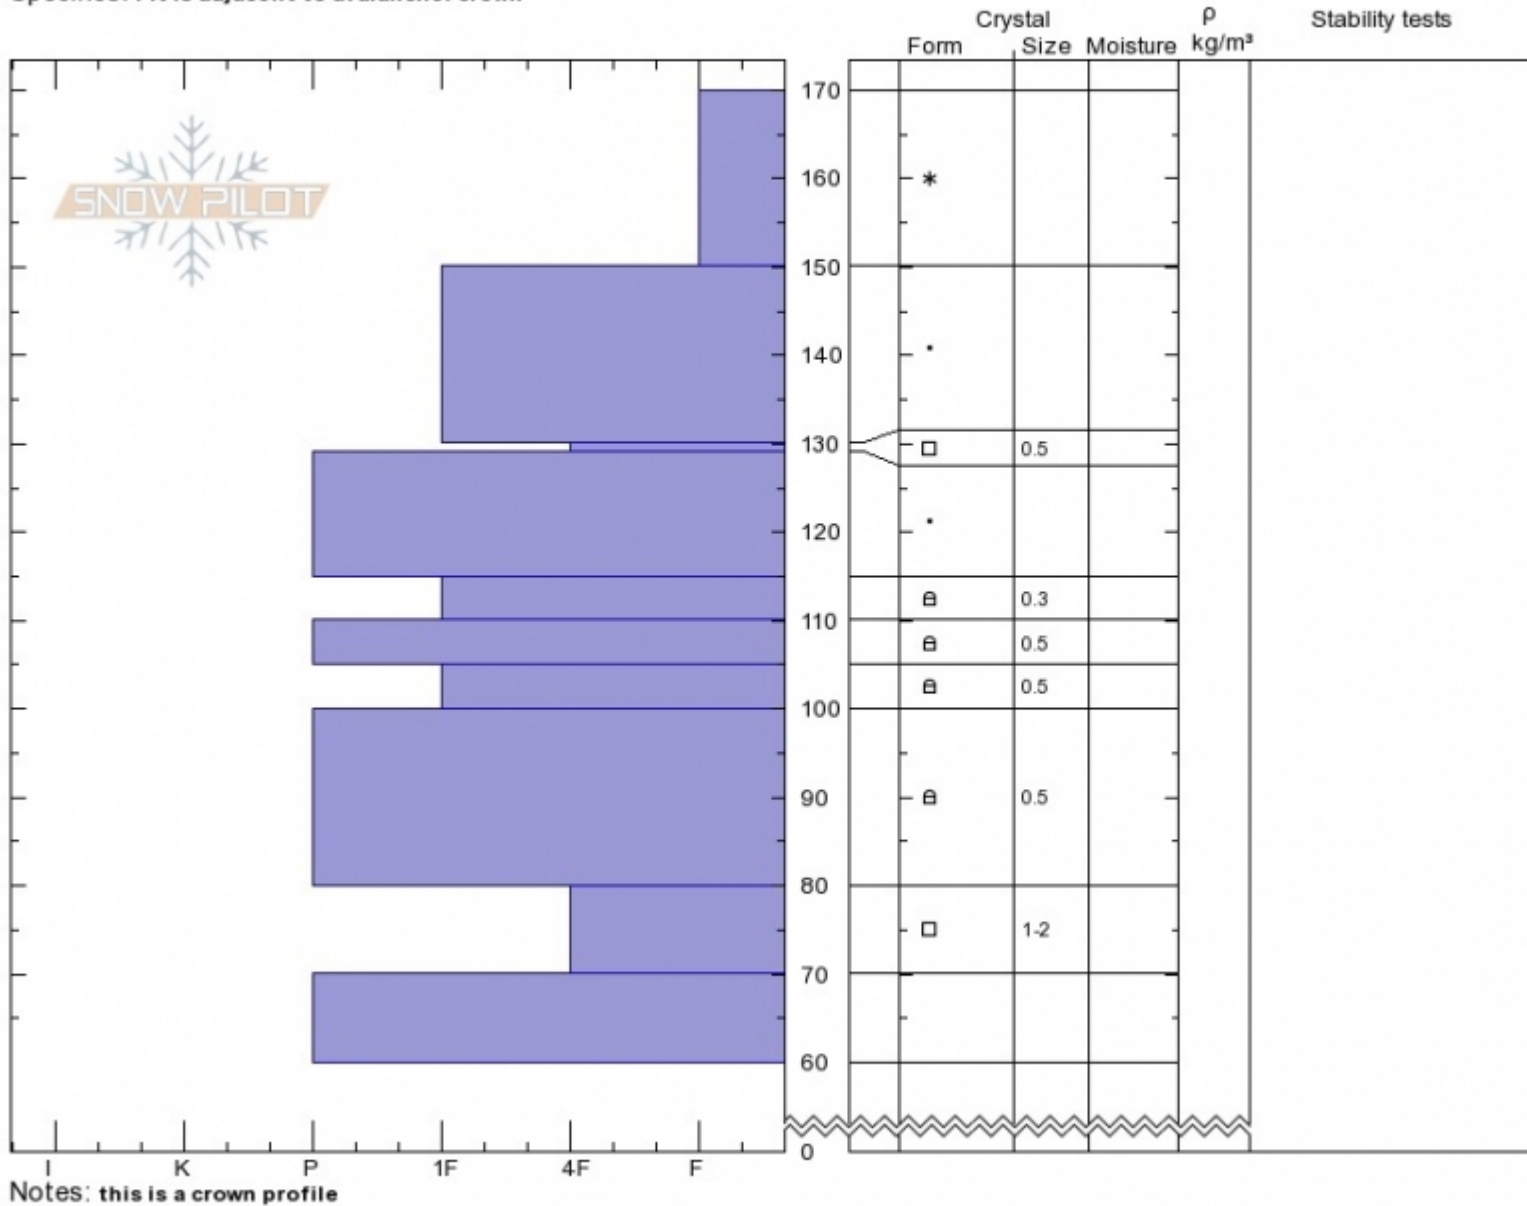

**Forbidden Triangle**  
**Tobacco Roots**  
**MT**  
 Elevation: **9000 ft**  
 Aspect: **105°**  
 Specifics: **Pit is adjacent to avalanche: crown**

**Spencer Jonas**  
**Mon Jan 28 14:00 2019**  
 Co-ord: **45.54184N, -111.99816W**  
 Slope Angle: **36°**  
 Wind Loading:

Stability:  
 Air Temperature: **-15°C**  
 Sky Cover: **CLR**  
 Precipitation: **NO**  
 Wind: **Calm**

Layer No  
 150-170: r  
 70-80: SII  
 70-80: Pro

Advisory Region  
 Out of Advisory Area  
**Avalanche Details:** [Avalanche Fatality, Tobacco Roots](#)  
 Out of Advisory Area, 2019-01-29