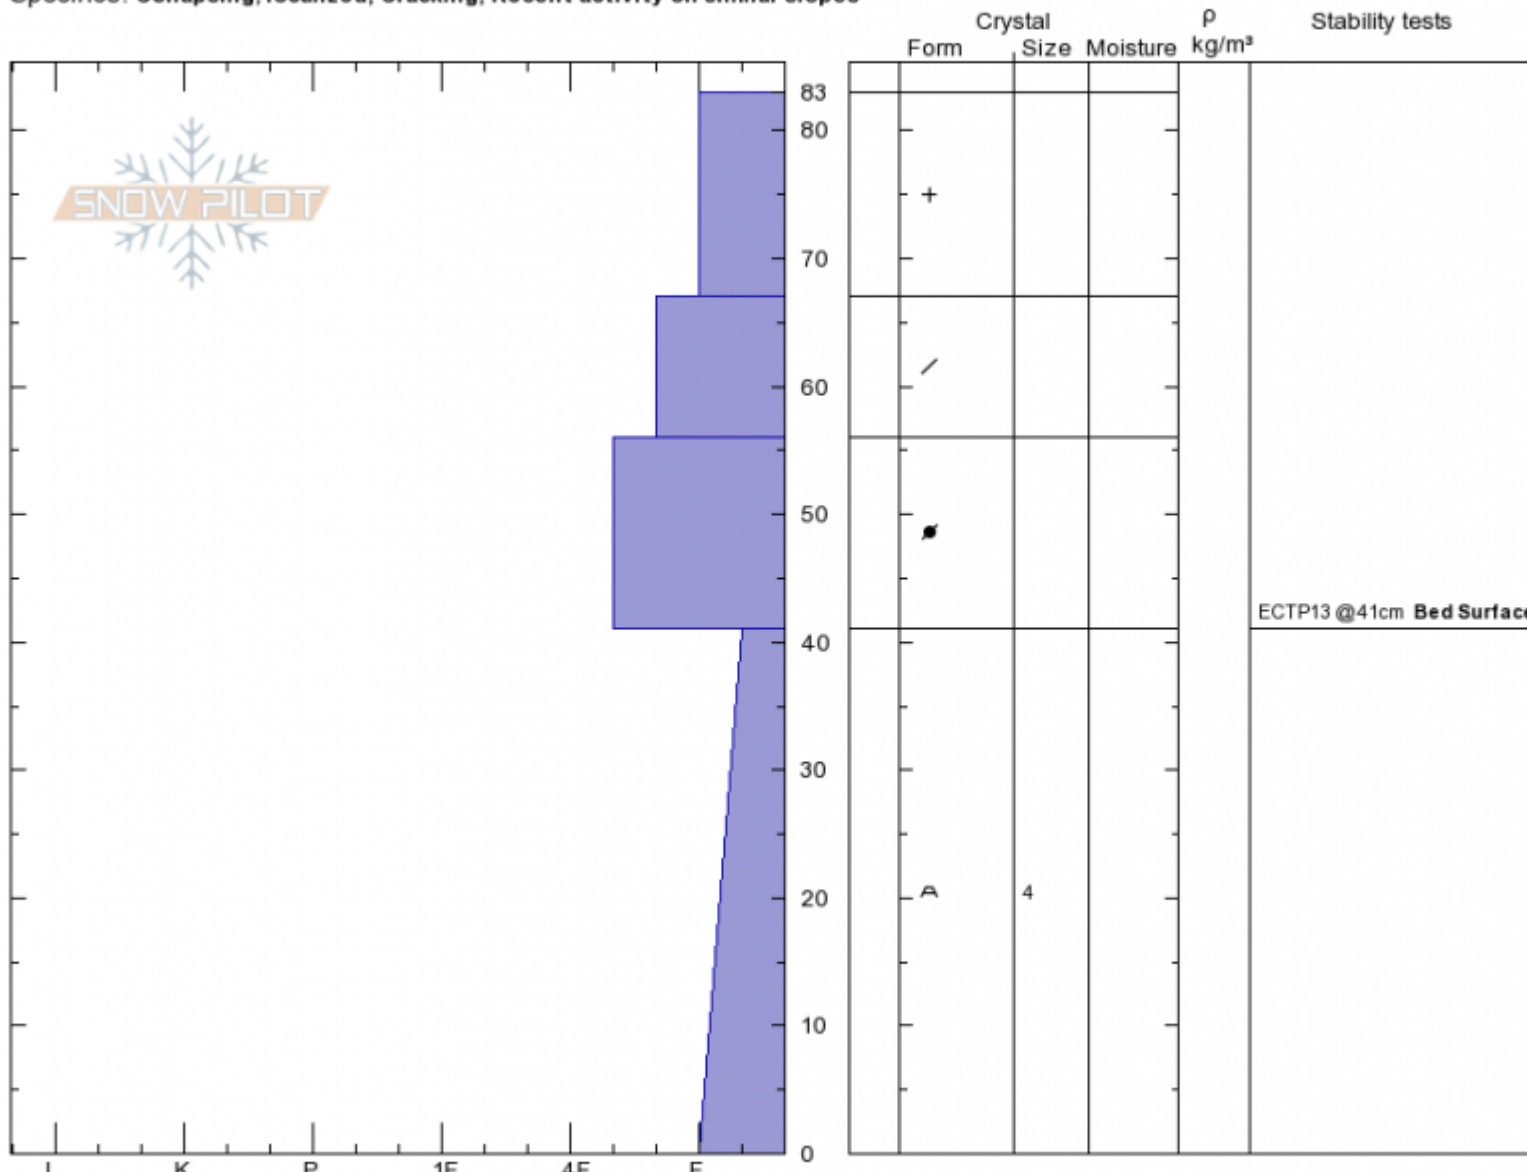

Sunlight Basin Crown  
 Madison Range-S  
 MT  
 Elevation: 9500 ft  
 Aspect: 114°  
 Specifics: Collapsing, localized; Cracking; Recent activity on similar slopes

Andrew Schauer  
 Sun Jan 27 11:00 2019  
 Co-ord: 44.97521N, -111.31390W  
 Slope Angle: 30°  
 Wind Loading: no

Stability: **Poor**  
 Air Temperature:  
 Sky Cover: **SCT**  
 Precipitation: **NO**  
 Wind: **SW Moderate**

HS83 PF60  
 Stability Test Notes  
 41: Bed Surface

Layer No  
 0-41: Prof

Notes: Crown profile for a remote-triggered avalanche from about 50 feet away. SS-AFr-R2D2-O, 100' wide, 1-2' deep, ran 300 vertical feet similar size released in an adjacent path with the same collapse.

Advisory Region  
 Southern Madison  
 Longitude  
 -111.31W  
 Latitude  
 44.98N  
 Southern Madison, 2019-01-27