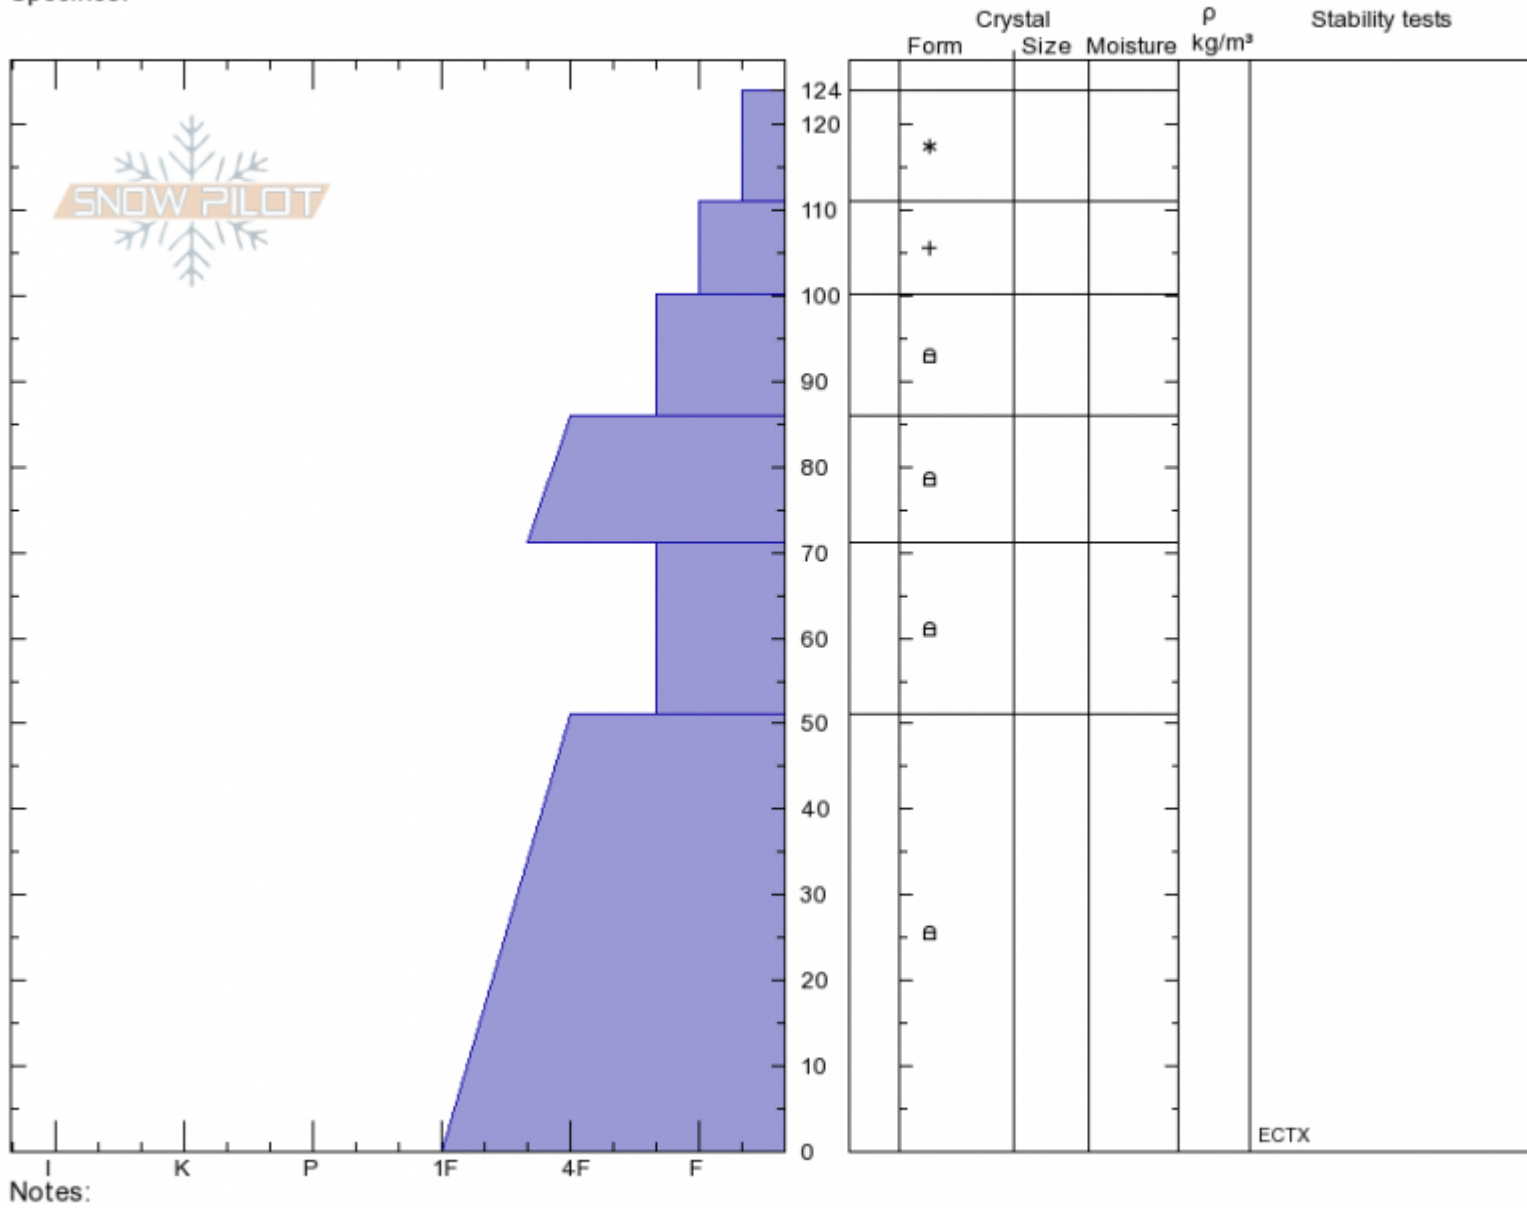

First Yellowmule
Madison Range-N
MT
 Elevation: **9428 ft**
 Aspect: **45°**
 Specifics:

Andrew Schauer
Thu Jan 24 12:30 2019
 Co-ord: **45.16326N, -111.34290W**
 Slope Angle: **10°**
 Wind Loading: **no**

Stability: **Fair**
 Air Temperature:
 Sky Cover: **FEW**
 Precipitation: **NO**
 Wind: **SW Light Breeze**

HS124 PF60
Stability Test Notes

Layer No
 51-71: Pr

Advisory Region
 Northern Madison
 Longitude
 -111.33W
 Latitude
 45.16N
 Northern Madison, 2019-01-24