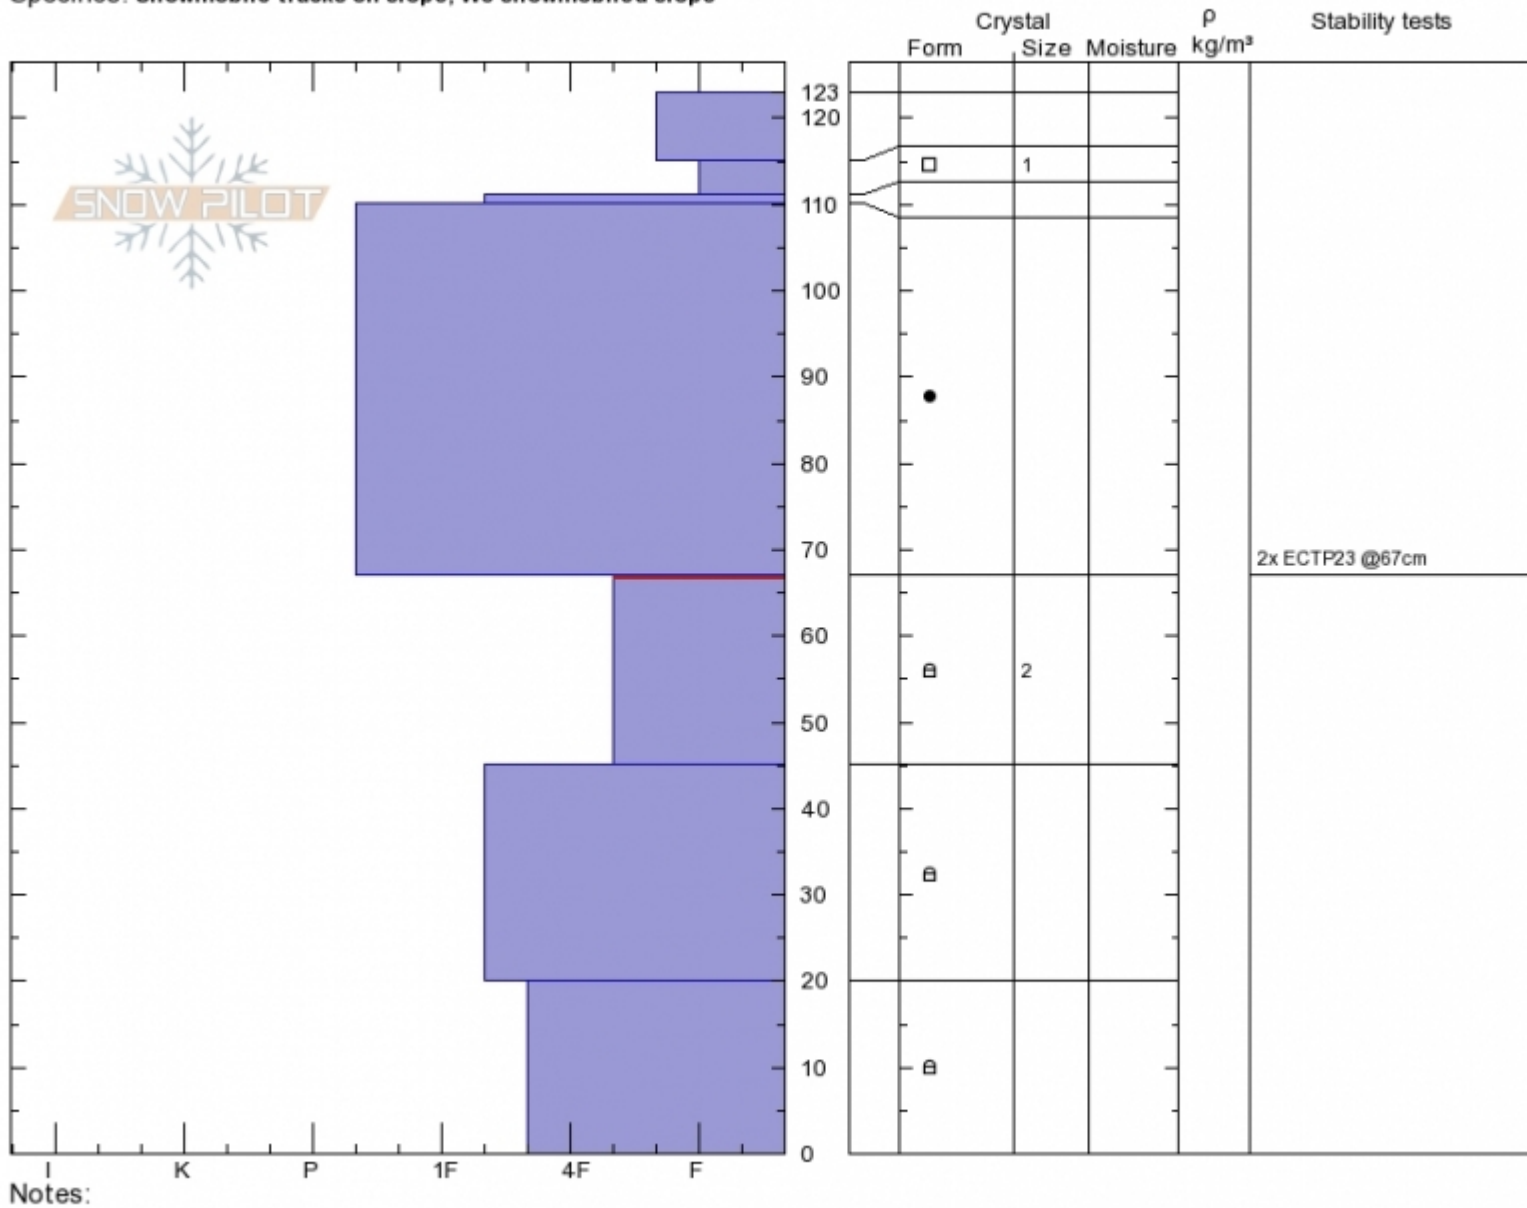

2nd Yellow Mule
 Madison Range-N
 MT
 Elevation: 9400 ft
 Aspect: 45°
 Specifics: Snowmobile tracks on slope; We snowmobiled slope

Ian Hoyer
 Sun Jan 13 11:00 2019
 Co-ord: 45.17756N, -111.40034W
 Slope Angle: 30°
 Wind Loading:

Stability: Fair
 Air Temperature:
 Sky Cover: CLR
 Precipitation: NO
 Wind: Calm

HS123
 Stability Test Notes

Layer No
 45-67: Pr

Advisory Region
 Northern Madison
 Northern Madison, 2019-01-13