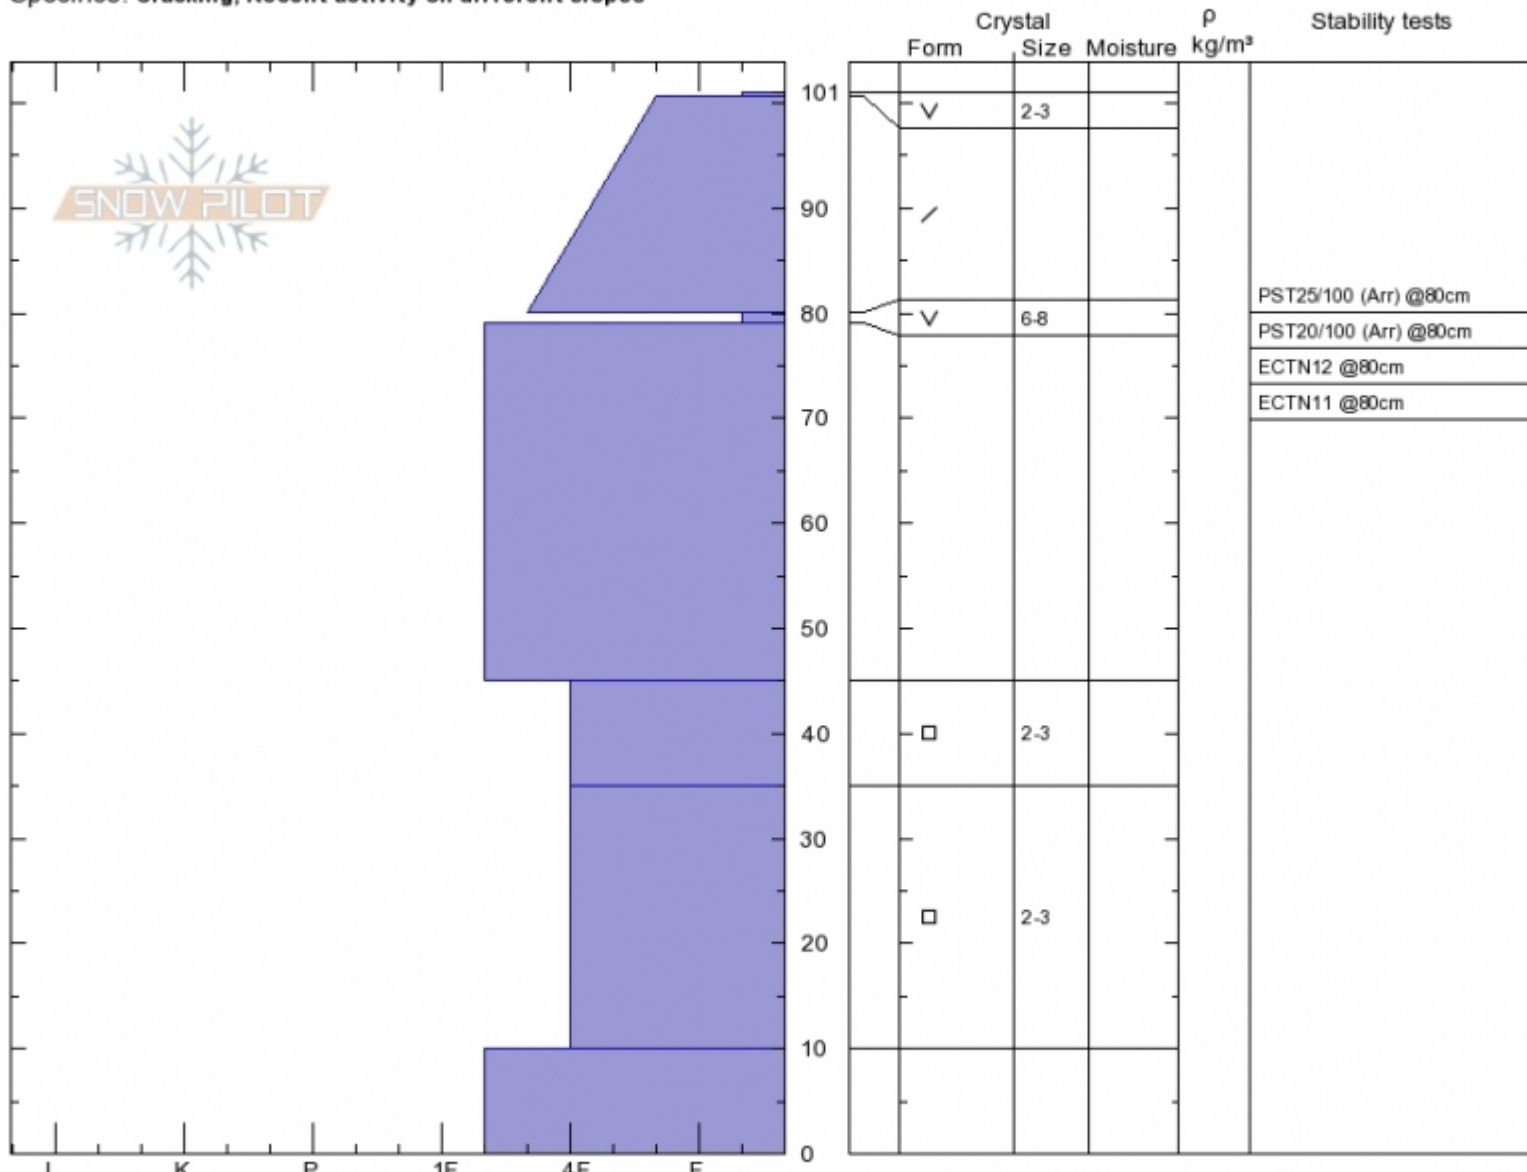

Cabin/Tepee Creek  
 Madison Range-S  
 MT  
 Elevation: 9339 ft  
 Aspect: 80°  
 Specifics: Cracking; Recent activity on different slopes

Alex Marienthal  
 Thu Jan 10 11:00 2019  
 Co-ord: 44.88838N, -111.18334W  
 Slope Angle: 18°  
 Wind Loading: no

Stability: Fair  
 Air Temperature:  
 Sky Cover: BKN  
 Precipitation: NO  
 Wind: Calm

HS101 PF90  
 Stability Test Notes

Layer No

Notes: Added (doubled) slab on one PST column and it collapsed/propagated under the additional weight as it was added (0/100 end @ 8