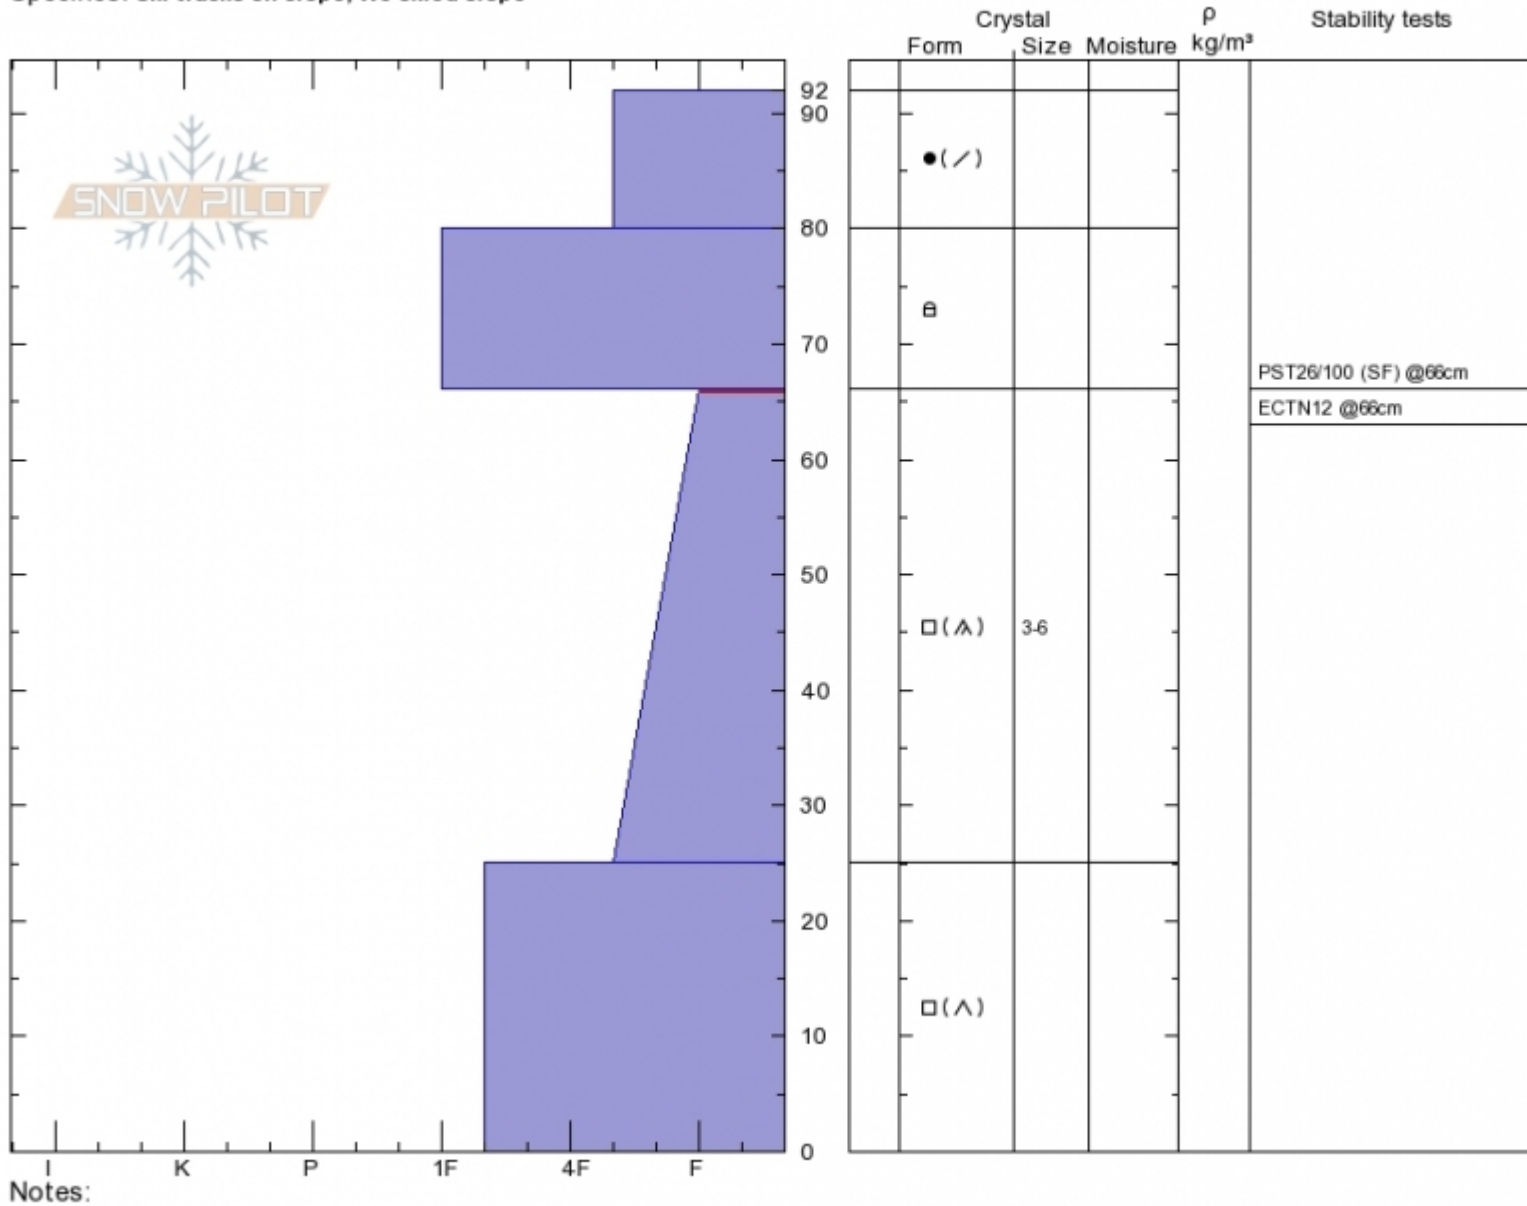

Top of Burn- Ellis
Gallatin Range-N
MT
 Elevation: **8211 ft**
 Aspect: **70°**
 Specifics: **Ski tracks on slope; We skied slope**

Doug Chabot-Admin
Wed Jan 9 12:20 2019
 Co-ord: **45.57781N, -110.95360W**
 Slope Angle: **30°**
 Wind Loading:

Stability:
 Air Temperature:
 Sky Cover: **FEW**
 Precipitation: **NO**
 Wind: **Calm**

HS92 PF92
Stability Test Notes

Layer No
25-66: Pro

Advisory Region
 Northern Gallatin
 Northern Gallatin, 2019-01-10