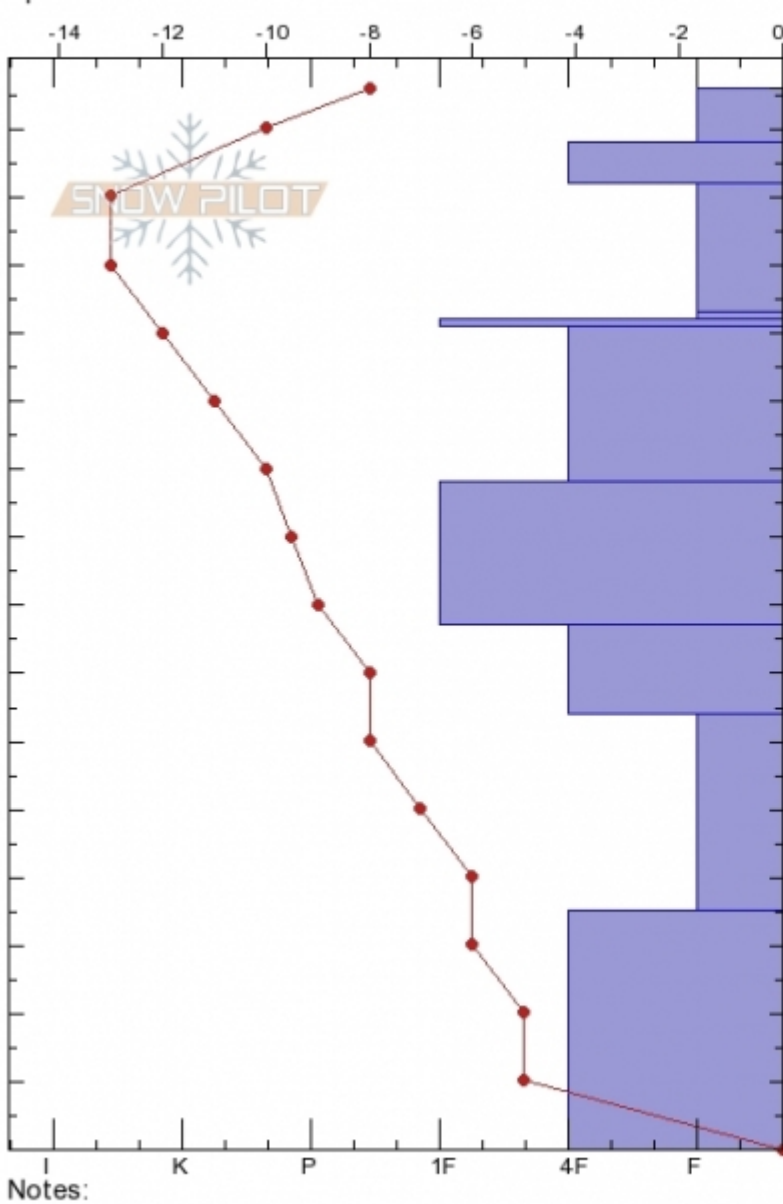

Green Lake
 Cooke City
 MT
 Elevation: 9800 ft
 Aspect: 235°
 Specifics:

Logan DeMarcus
 Tue Jan 8 14:45 2019
 Co-ord: 45.10110N, -109.89920W
 Slope Angle: 27°
 Wind Loading: previous

Stability: Poor
 Air Temperature: -5°C
 Sky Cover: CLR
 Precipitation: NO
 Wind: SW Light Breeze

HS156 PS15
 Stability Test Notes

Layer No
 122-123: P

Form	Crystal Size	Moisture	ρ kg/m³	Stability tests
/	2	D		STE @148cm
/	2	D		ECTN12 @148cm
/	1.5	D		ECTN30 @135cm
/	1.5	D		CT13 @135cm
∨	2	D		ECTN22 @122cm
⊙	1	D		CT23, SC @122cm
				STE @122cm
□	1.5	D		ECTP24 @110cm
				STE @98cm
•	1	D		
•	1	D		
⊖	2	D		
∧	3	D		
				STM @0cm
				CT23 @0cm