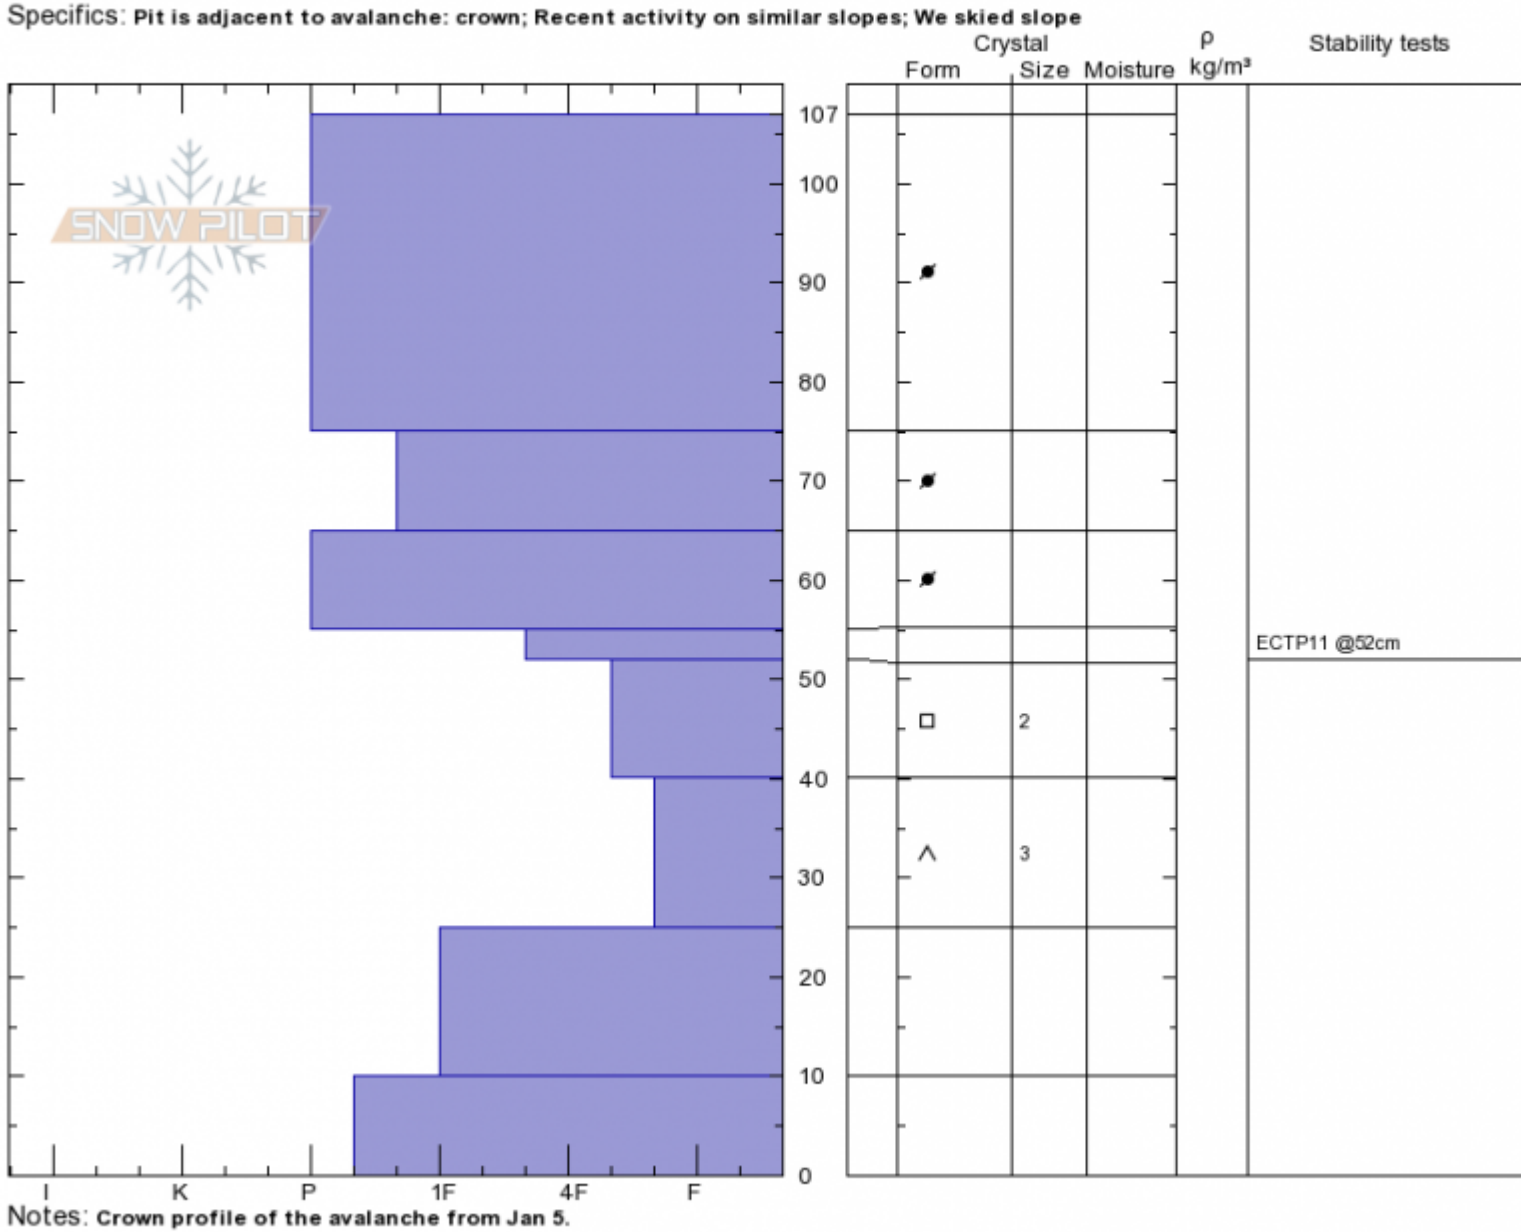

**Ross Peak/Throne**  
**Bridger Range**  
**MT**  
 Elevation: **8129 ft**  
 Aspect: **90°**  
 Specifics: Pit is adjacent to avalanche: crown; Recent activity on similar slopes; We skied slope

**Andrew Schauer**  
**Mon Jan 7 11:53 2019**  
 Co-ord: **45.86707N, -110.95491W**  
 Slope Angle: **36°**  
 Wind Loading: **previous**

Stability:  
 Air Temperature:  
 Sky Cover: **BKN**  
 Precipitation: **S-1**  
 Wind: **N Moderate**

**HS107 PS0**  
**Stability Test Notes**

Layer No  
**40-52: Pro**

Longitude  
 -110.96W  
 Latitude  
 45.87N

**Avalanche Details:** [Avalanche near Ross Peak/Throne](#)  
 No Region, 2019-01-07