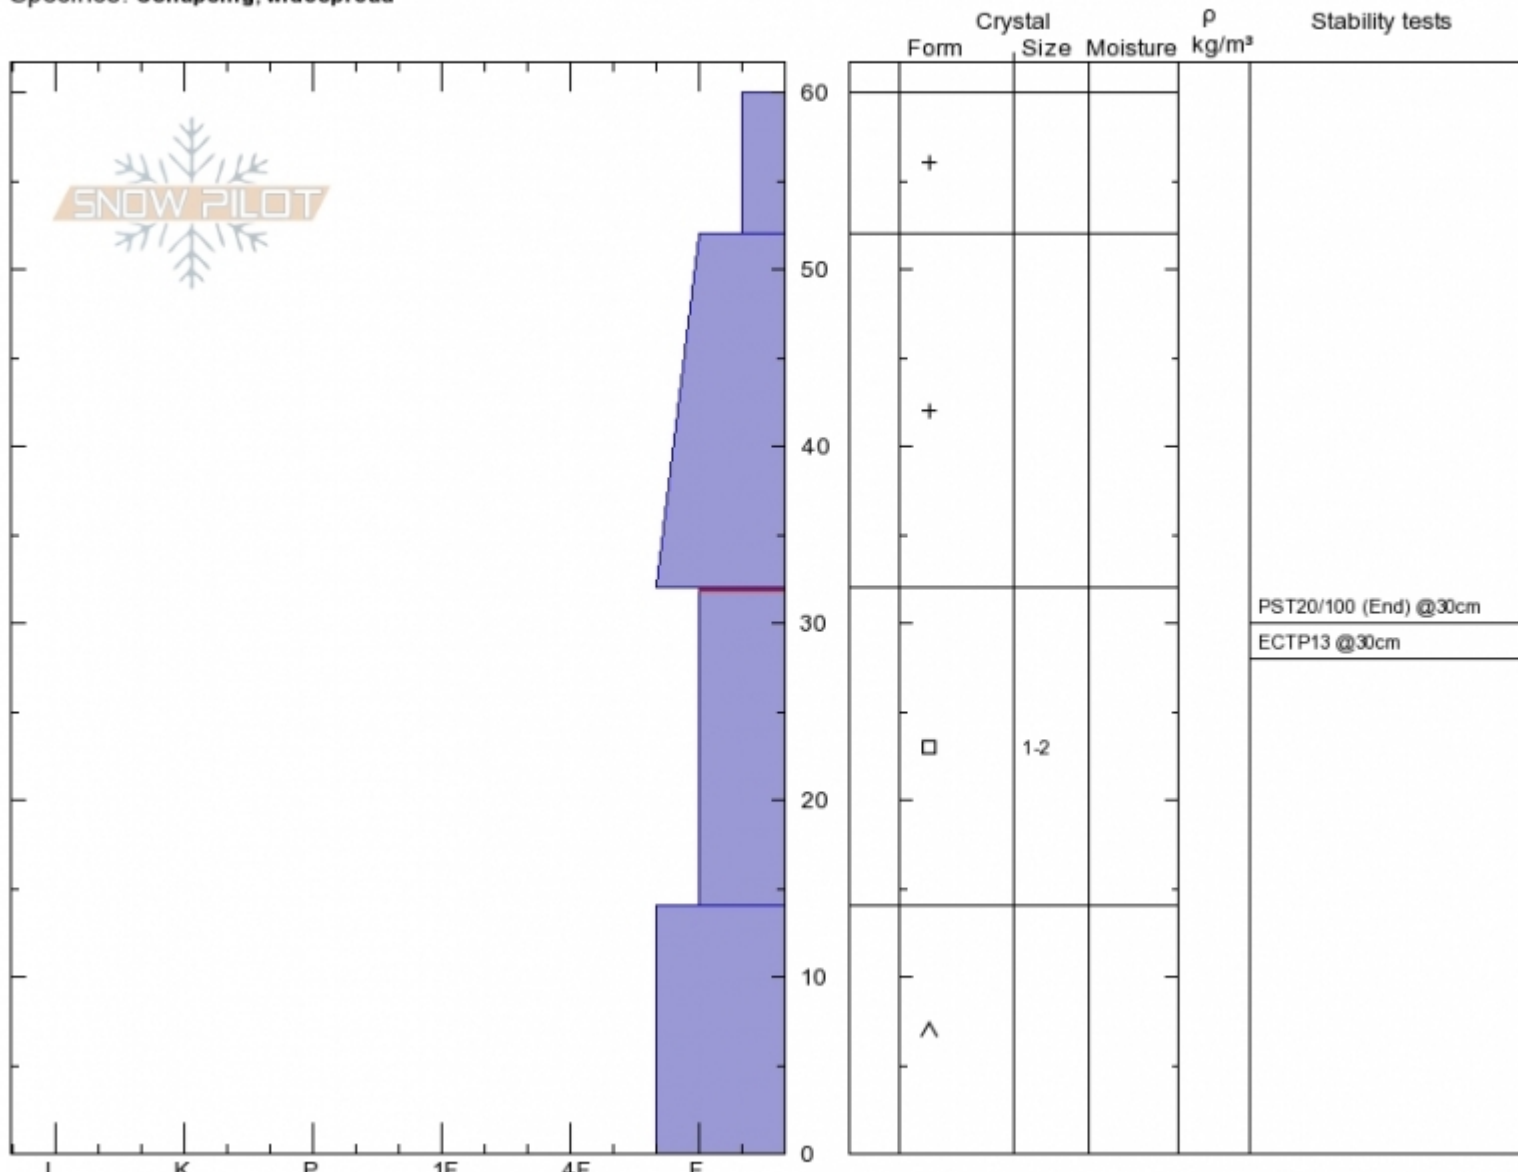

**Mt Ellis, east**  
**Gallatin Range-N**  
**MT**  
 Elevation: **7500 ft**  
 Aspect: **90°**  
 Specifics: **Collapsing, widespread**

**Eric Knoff**  
**Tue Jan 1 11:15 2019**  
 Co-ord: **45.59086N, -110.95843W**  
 Slope Angle: **35°**  
 Wind Loading: **no**

Stability: **Very Poor**  
 Air Temperature: **-10°C**  
 Sky Cover: **FEW**  
 Precipitation: **NO**  
 Wind: **Calm**

**HS60**  
 Stability Test Notes

Layer No  
**14-32: Pro**

Advisory Region  
 Northern Gallatin  
 Northern Gallatin, 2019-01-02