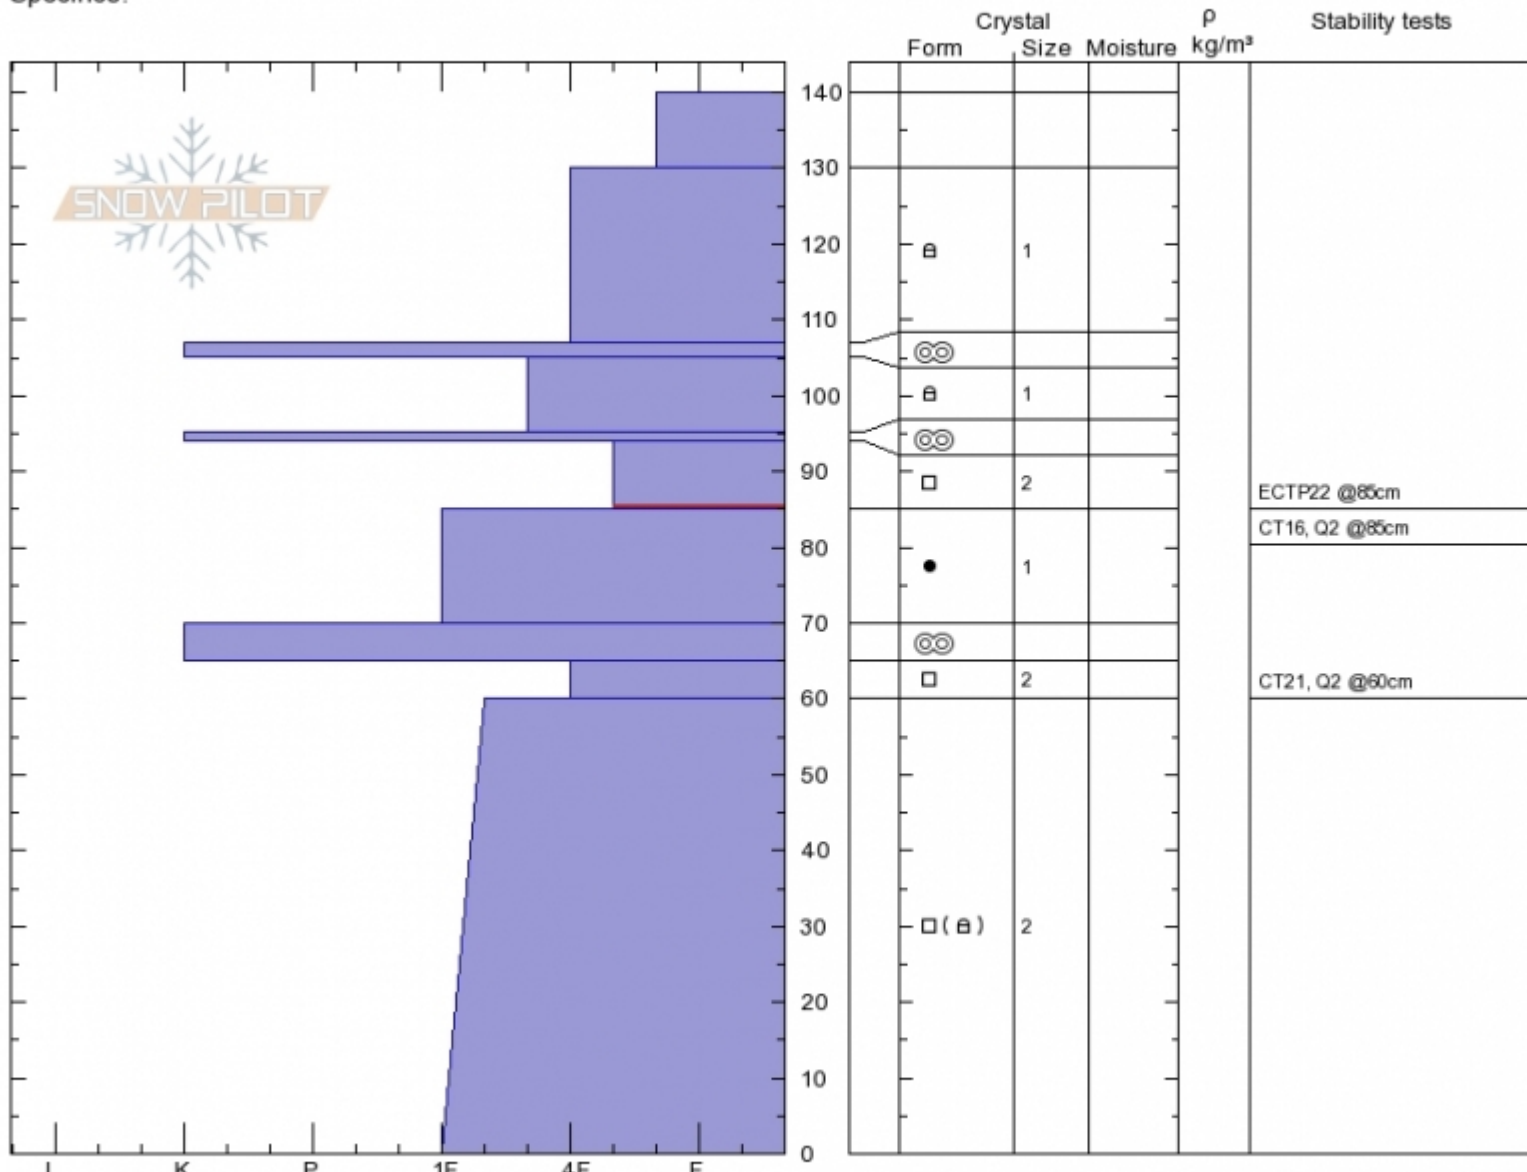

Rasta Chute
Beartooths
MT
 Elevation: **10130 ft**
 Aspect: **210°**
 Specifics:

Doug Chabot-Admin
Wed Dec 26 14:20 2018
 Co-ord: **45.67134N, -109.94593W**
 Slope Angle: **35°**
 Wind Loading: **previous**

Stability: **Fair**
 Air Temperature: **-15°C**
 Sky Cover: **SCT**
 Precipitation: **NO**
 Wind: **Calm**

HS140
 Stability Test Notes

Layer No
85-94: Pr

Notes: Wind-loading was minor. We decided to not ski the slope because of the ECTP.