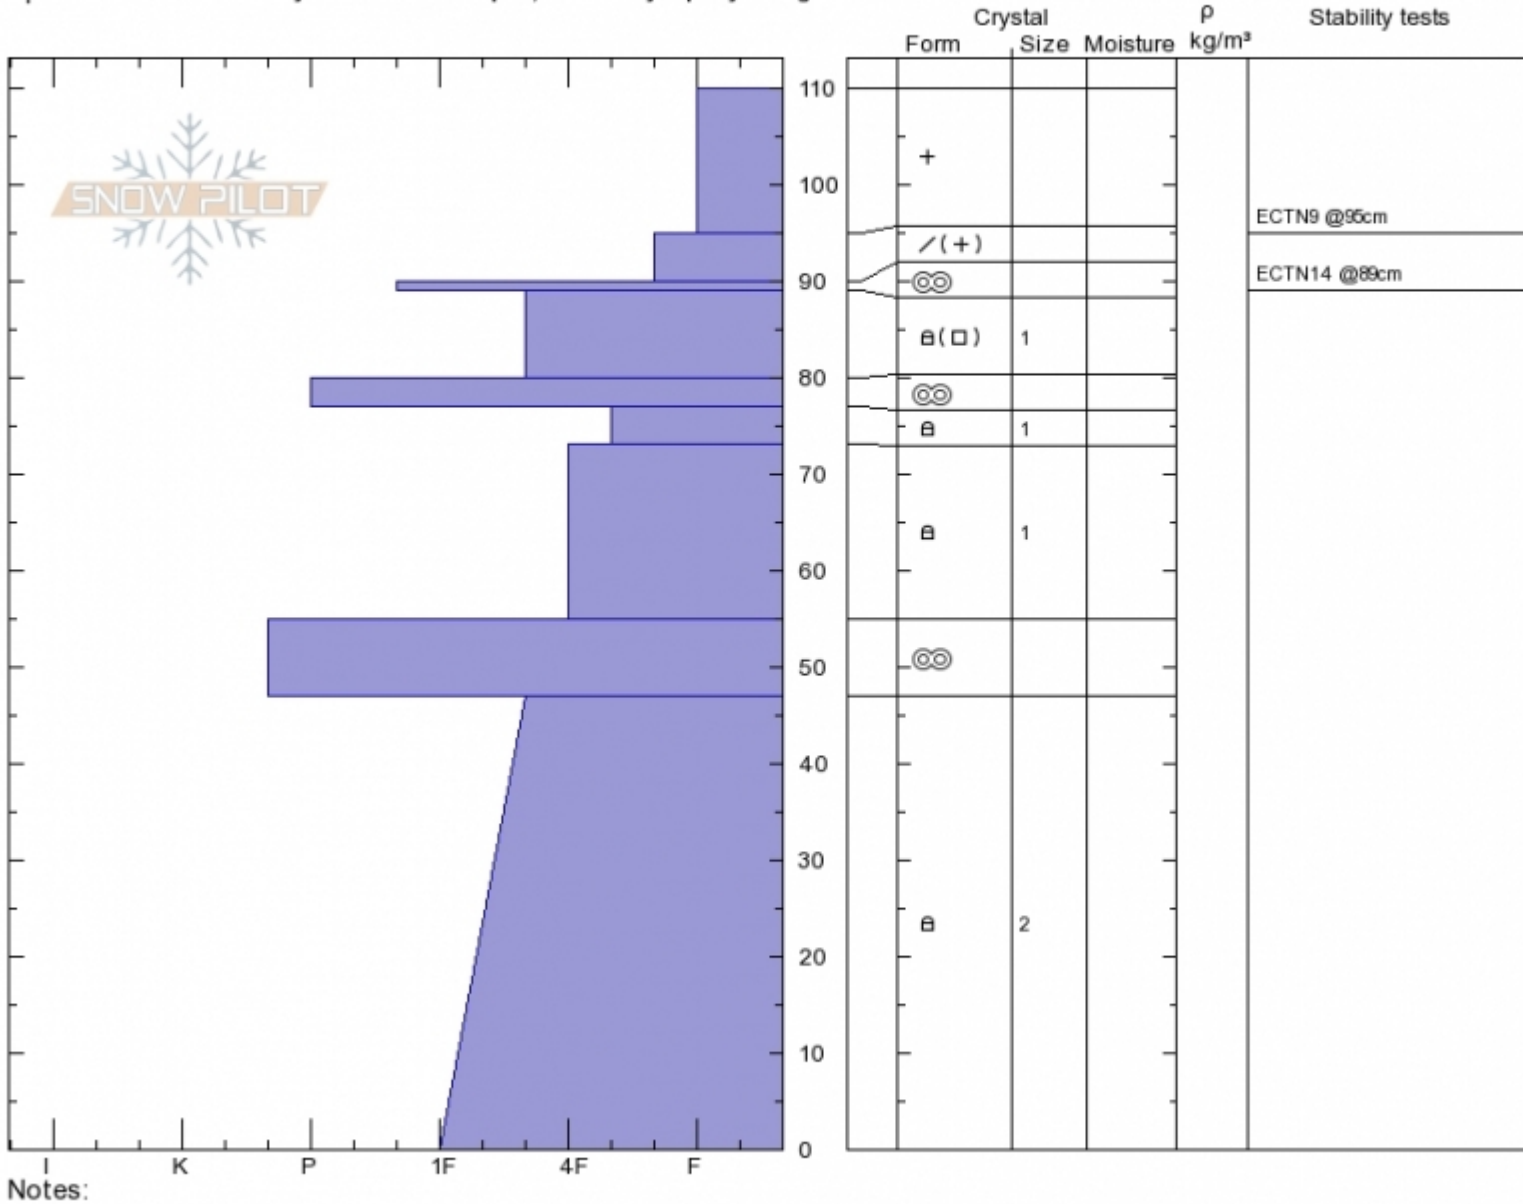

Scotch Bonnet
Cooke City
MT
 Elevation: **9620 ft**
 Aspect: **110°**
 Specifics: **Recent activity on different slopes; instability rapidly rising**

Alex Marienthal
Fri Dec 21 10:45 2018
 Co-ord: **45.06925N, -109.94353W**
 Slope Angle: **25°**
 Wind Loading:

Stability: **Fair**
 Air Temperature:
 Sky Cover: **OVC**
 Precipitation: **S2**
 Wind: **SW Strong**

HS110
Stability Test Notes

Layer No

Advisory Region
 Cooke City
 Longitude
 -109.94W
 Latitude
 45.07N
 Cooke City, 2018-12-22