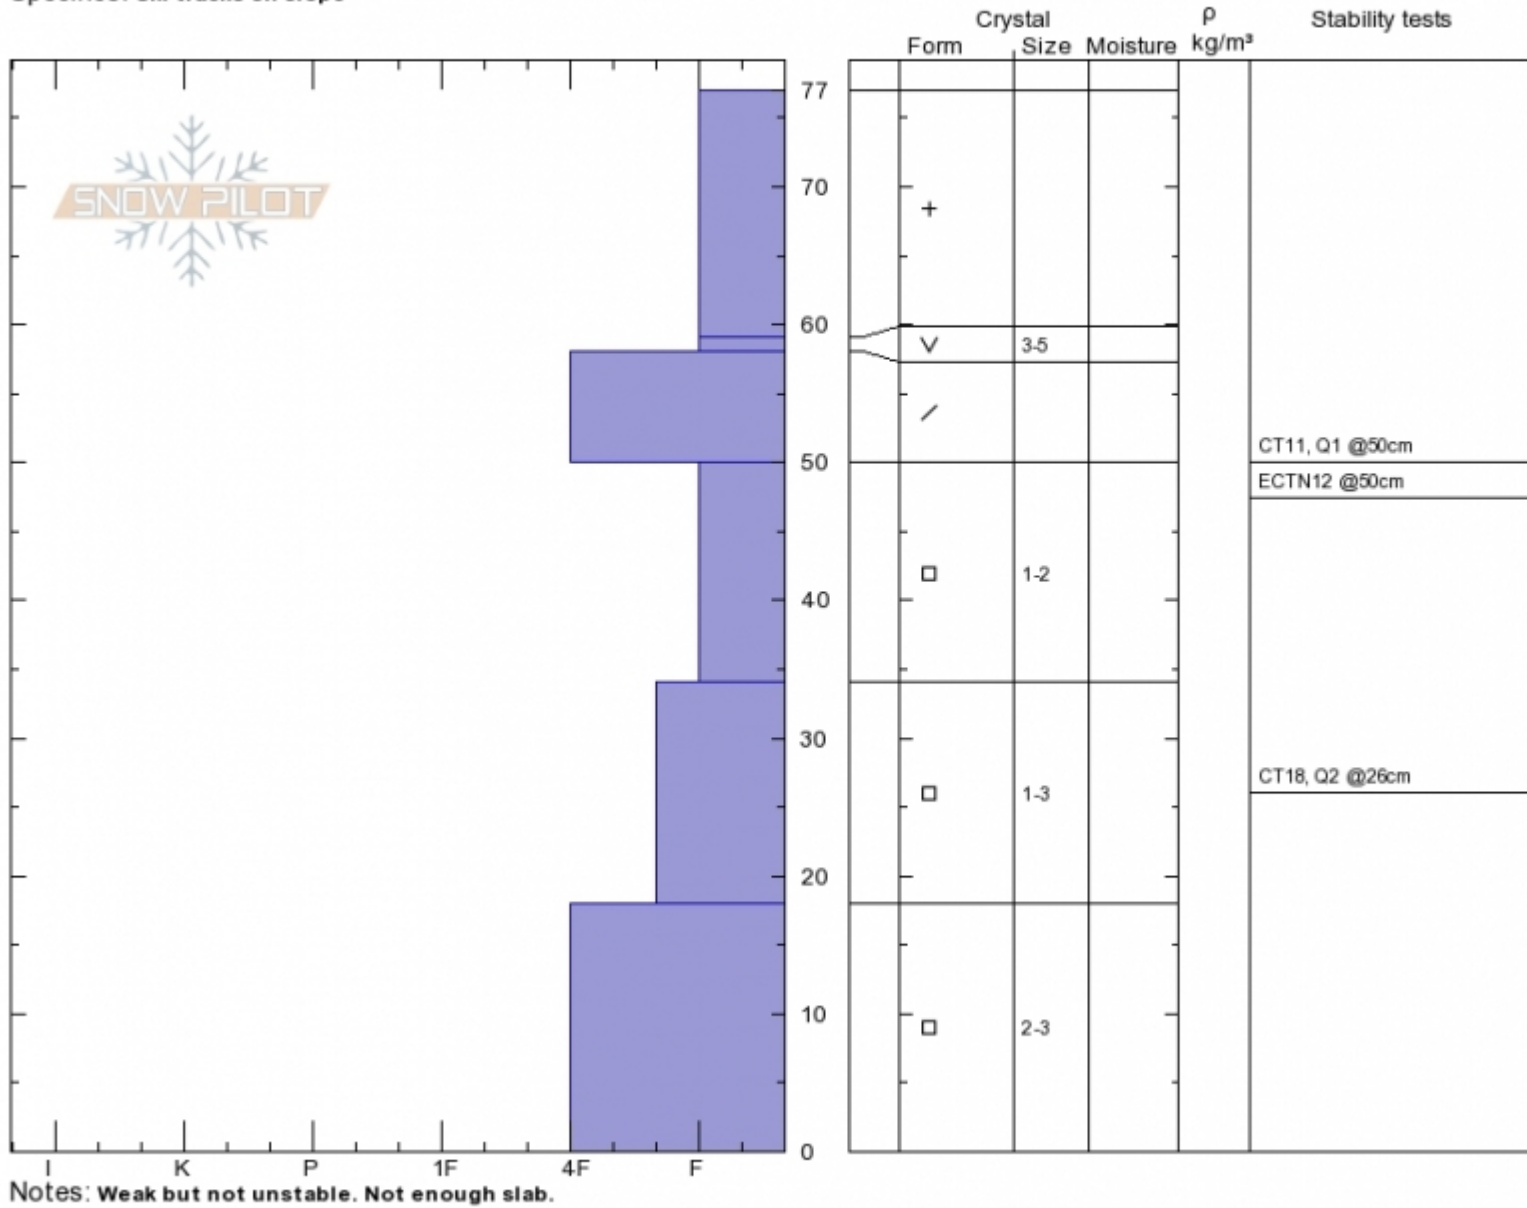

Bacon Rind NE
Madison Range-S
MT
 Elevation: **8800 ft**
 Aspect: **70°**
 Specifics: **Ski tracks on slope**

Eric Knoff
Thu Dec 20 12:30 2018
 Co-ord: **44.97001N, -111.09540W**
 Slope Angle: **26°**
 Wind Loading: **no**

Stability: **Fair**
 Air Temperature: **-5°C**
 Sky Cover: **SCT**
 Precipitation: **S-1**
 Wind: **SW Moderate**

HS77
 Stability Test Notes

Layer No
34-50: Pr

Advisory Region
 Southern Madison
 Southern Madison, 2018-12-20