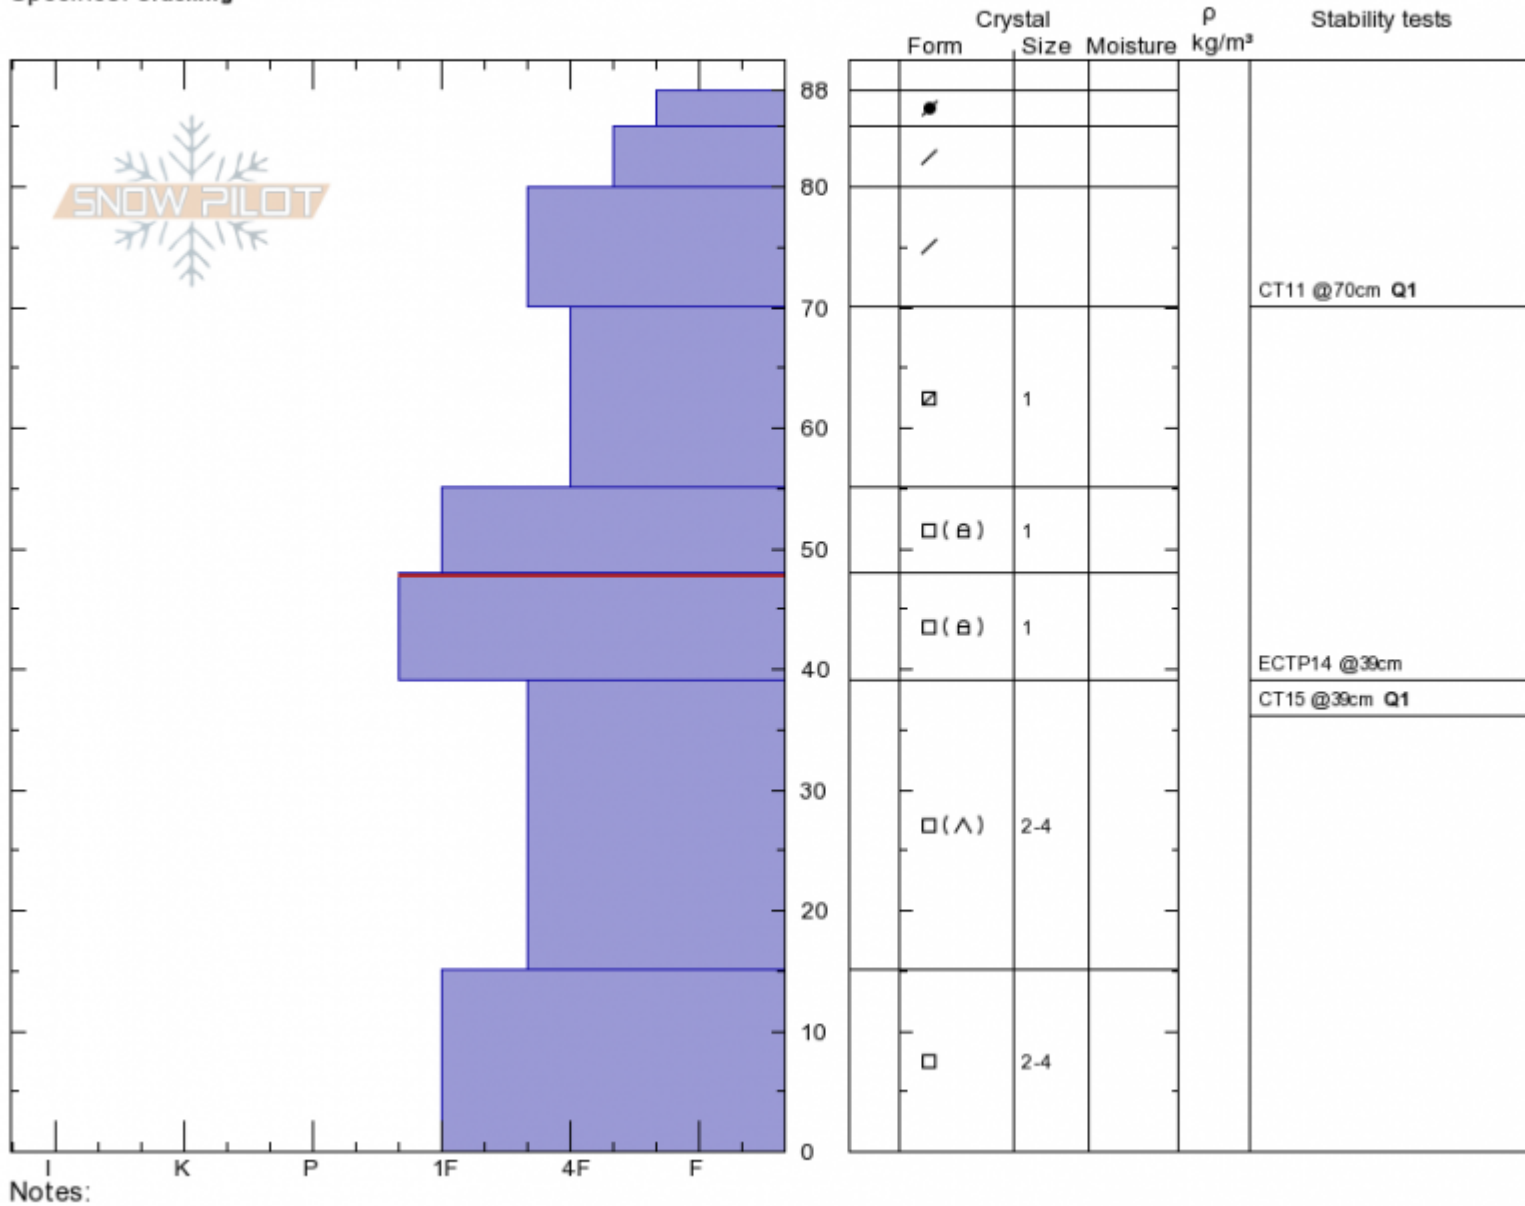

Ski Hill
 Henry Mtns
 MT
 Elevation: 8100 ft
 Aspect: 50°
 Specifics: Cracking

Andrew Schauer
 Tue Dec 18 10:45 2018
 Co-ord: 44.70350N, -111.29728W
 Slope Angle: 30°
 Wind Loading: yes

Stability: Fair
 Air Temperature: -4°C
 Sky Cover: OVC
 Precipitation: NO
 Wind: W Moderate

HS88 PS15
 Stability Test Notes
 70: Q1
 39: Q1

Layer No
 39-48: Pr
 0-15: icy

Notes:
 Advisory Region
 Lionhead Range
 Longitude
 -111.30W
 Latitude
 44.70N
 Lionhead Range, 2018-12-18