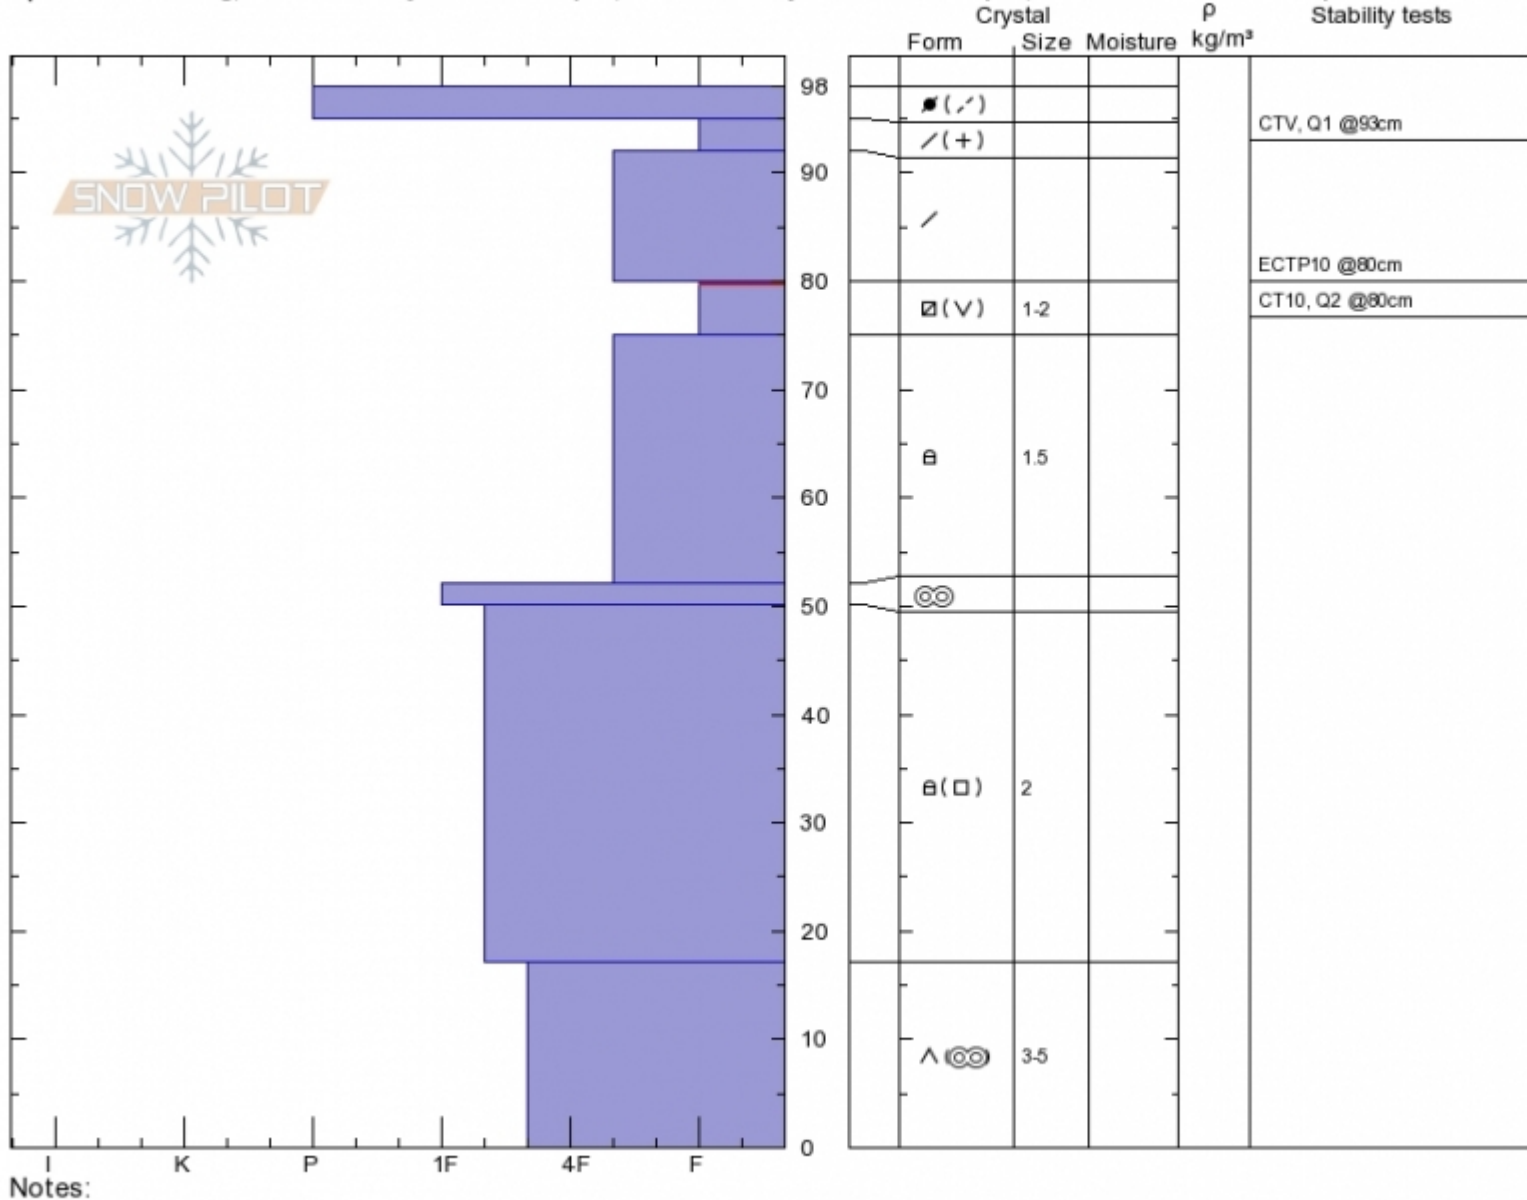

Second Yellow Mule  
Madison Range-N  
MT

Elevation: 9380 ft  
Aspect: 45°

Alex Marienthal  
Sun Dec 16 10:20 2018  
Co-ord: 45.17730N, -111.40087W  
Slope Angle: 30°  
Wind Loading: yes

Stability: **Poor**  
Air Temperature:  
Sky Cover: **SCT**  
Precipitation:  
Wind: **Calm**

HS98  
Stability Test Notes

Layer No  
75-80: Pr  
0-17: Icy r

Specifics: Cracking; Recent activity on similar slopes; Recent activity on different slopes; Snowmobile tracks on slope

Advisory Region  
Northern Madison  
**Avalanche Details:** [Snowmobiler triggered wind slab on Buck Ridge](#)  
Northern Madison, 2018-12-16