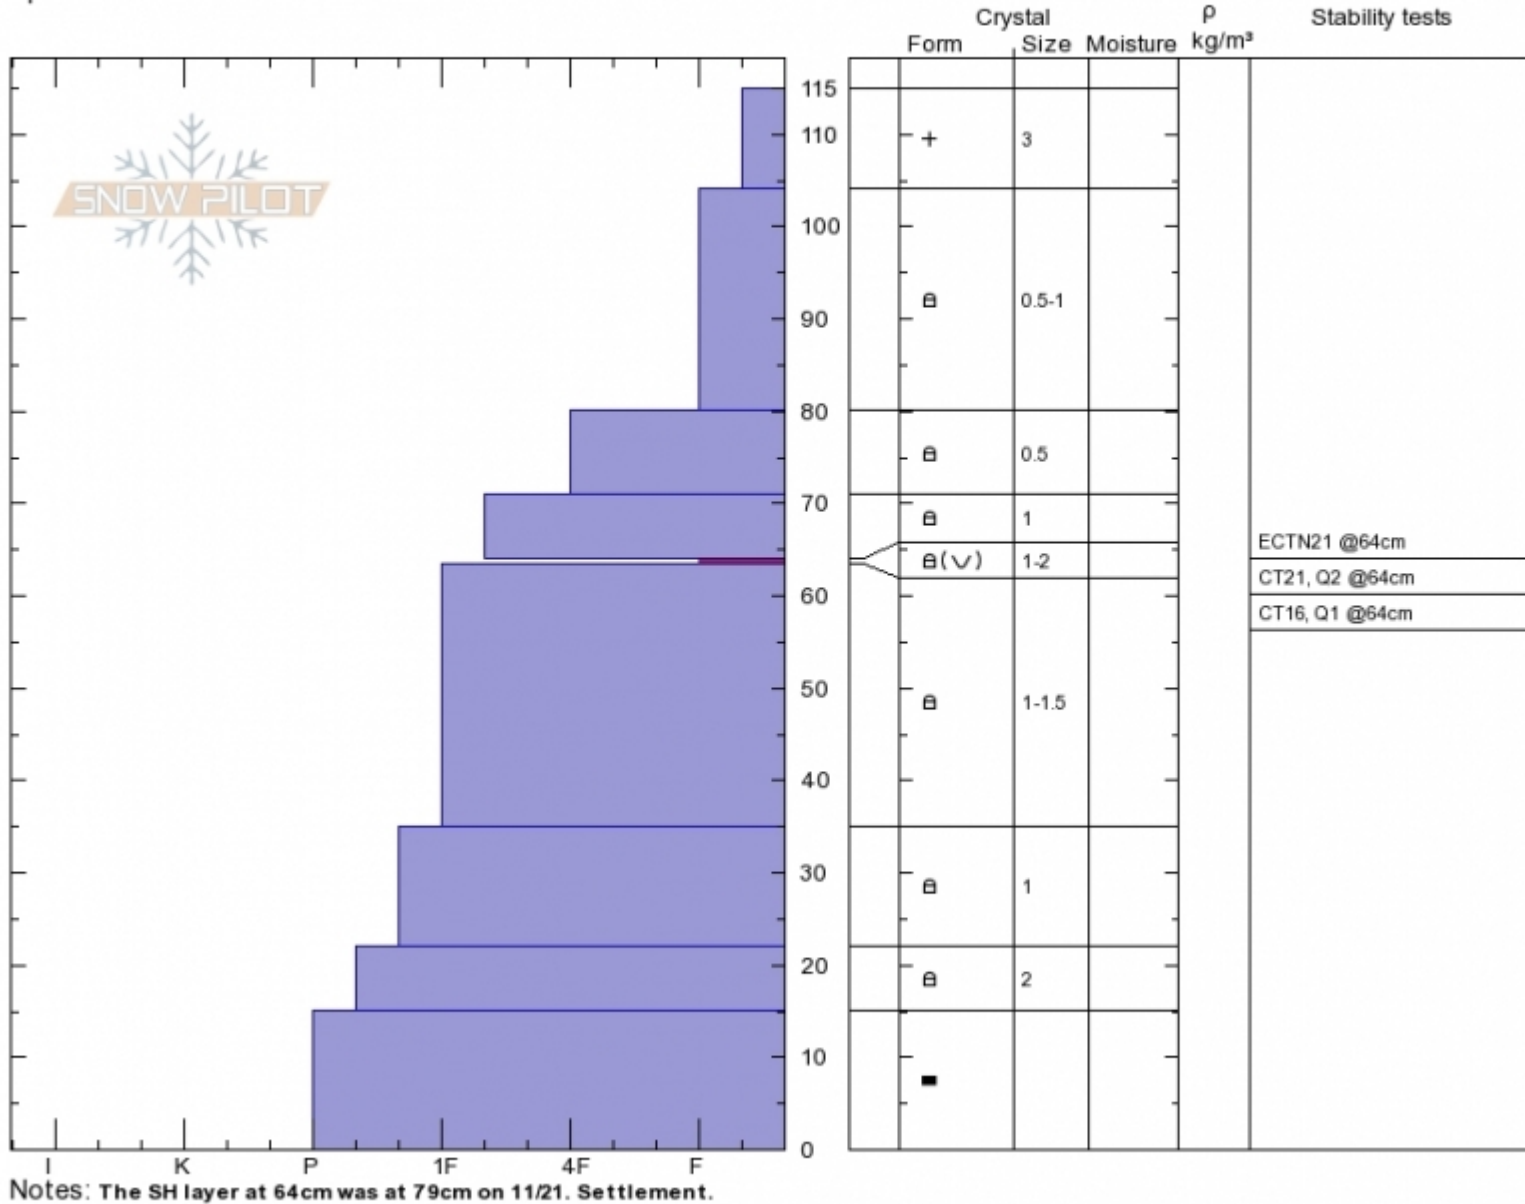

Almost Died
Beartooths
MT
 Elevation: **9500 ft**
 Aspect: **70°**
 Specifics:

Doug Chabot-Admin
Sun Dec 9 09:00 2018
 Co-ord: **45.05010N, -109.93134W**
 Slope Angle: **26°**
 Wind Loading:

Stability: **Very Good**
 Air Temperature: **-10°C**
 Sky Cover: **CLR**
 Precipitation: **NO**
 Wind:

HS115
Stability Test Notes

Layer No
63.5-64: P

Advisory Region
 Cooke City
 Cooke City, 2018-12-09