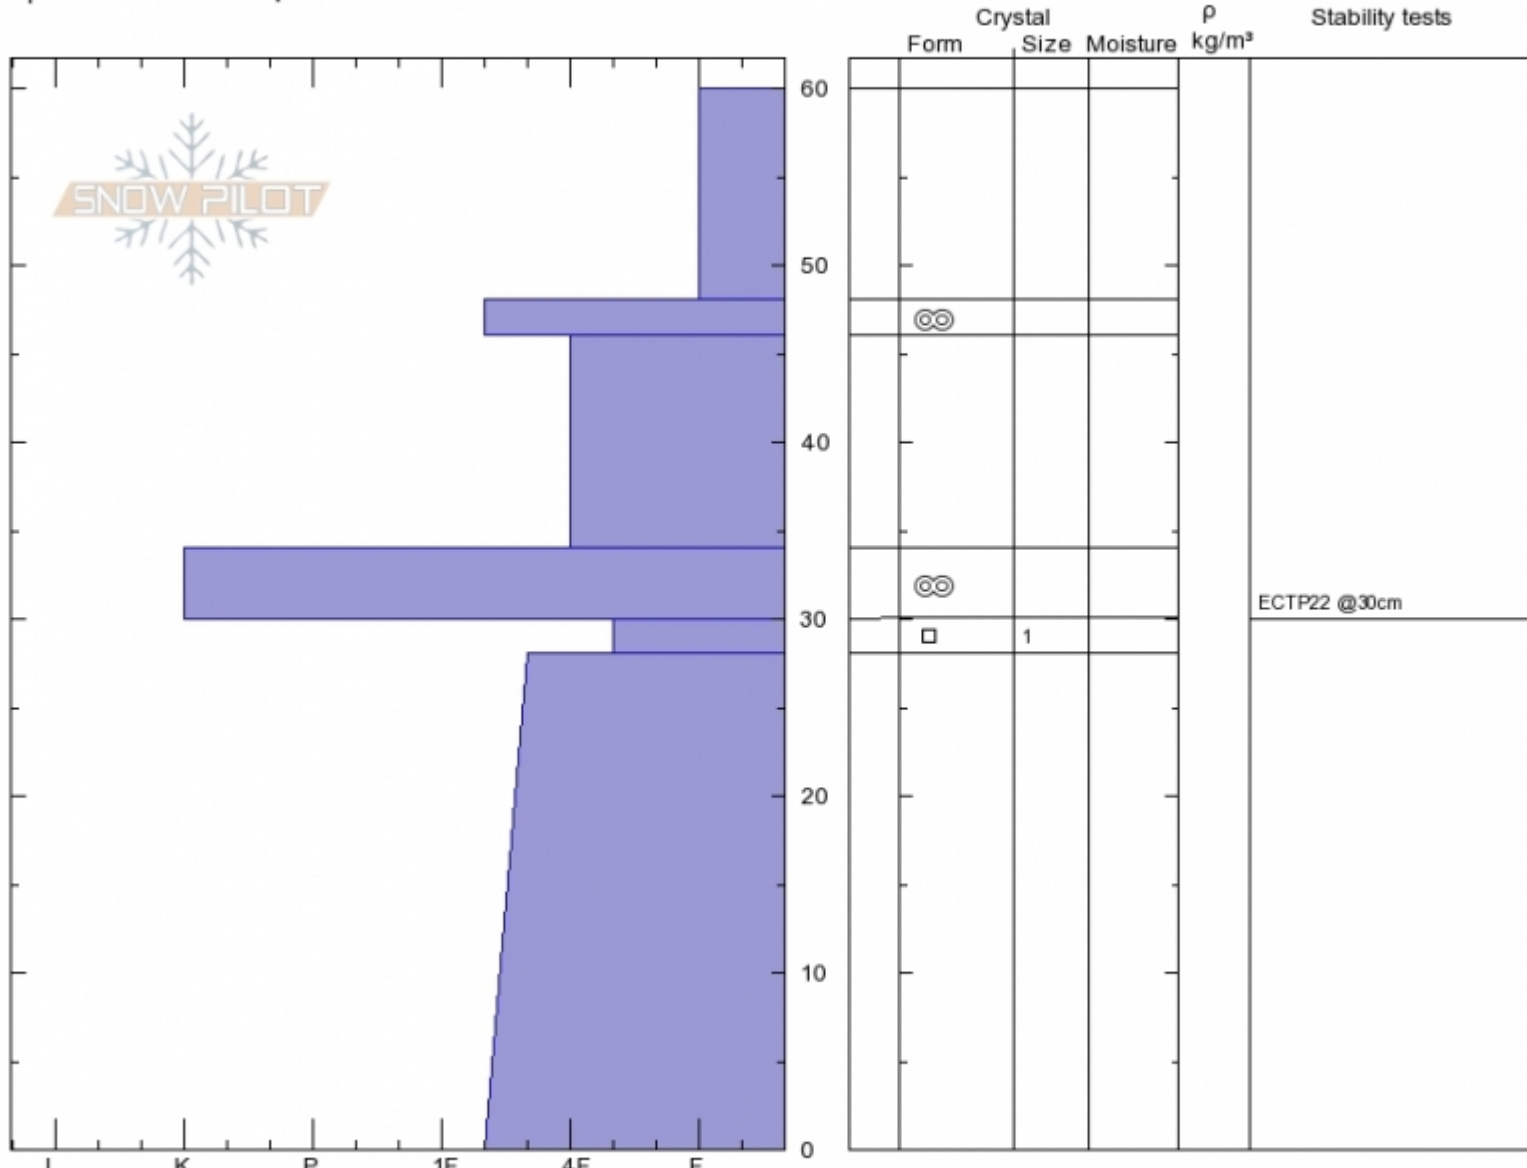

**east Republic Ridge**  
**Absaroka Range**  
**MT**  
 Elevation: **8950 ft**  
 Aspect: **140°**  
 Specifics: **We skied slope**

**Beau Fredlund**  
**Fri Dec 7 13:00 2018**  
 Co-ord: **44.98692N, -109.95104E**  
 Slope Angle: **28°**  
 Wind Loading:

Stability:  
 Air Temperature:  
 Sky Cover: **BKN**  
 Precipitation: **S-1**  
 Wind: **Calm**

**HS60**  
**Stability Test Notes**

Layer No  
**28-30: Pro**

Notes: Thinner snowpack around this general area than expected. Facet gardens in areas around rocks. (The SE aspect of Mt. Republic)