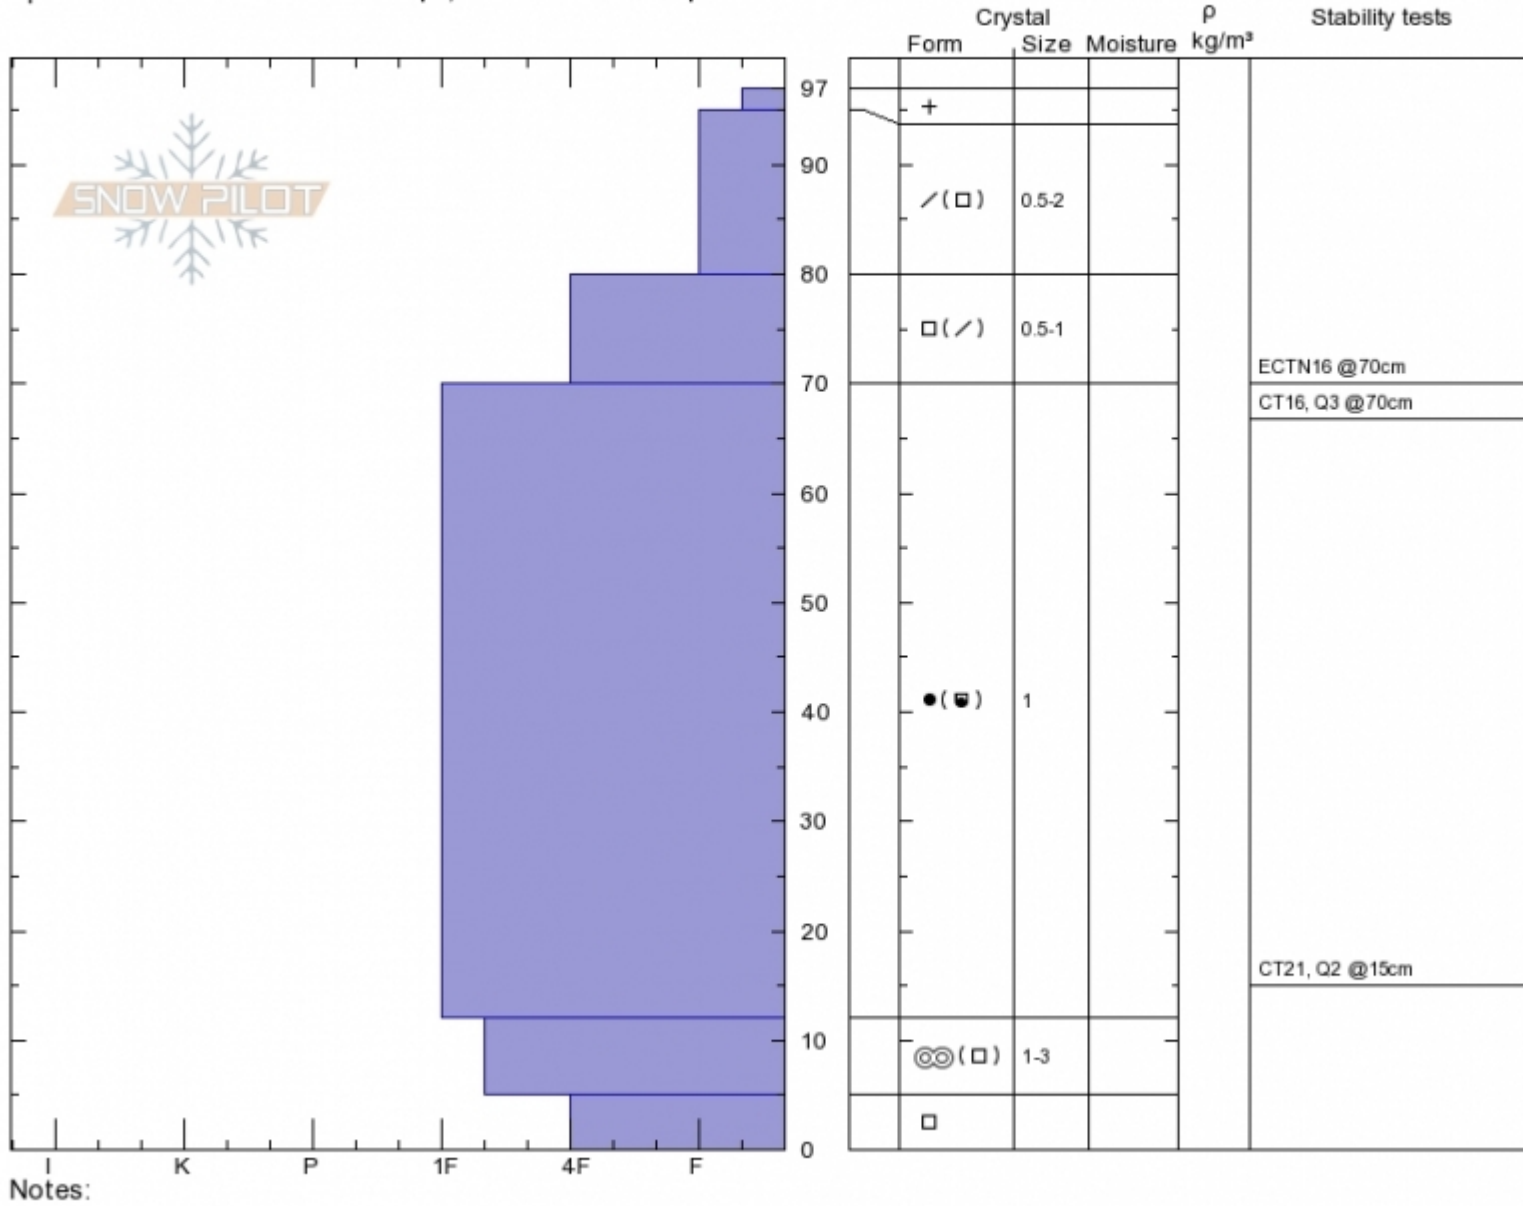

second yellow mule
Madison Range-N
MT
Elevation: 9360 ft
Aspect: 30°
Specifics: Snowmobile tracks on slope; We snowmobiled slope

Alex Marienthal
Thu Dec 6 11:11 2018
Co-ord: 45.17742N, -111.40088W
Slope Angle: 24°
Wind Loading: previous

Stability: **Good**
Air Temperature:
Sky Cover: **CLR**
Precipitation:
Wind: **Calm**

HS97
Stability Test Notes

Layer No

Advisory Region
Northern Madison
Northern Madison, 2018-12-07