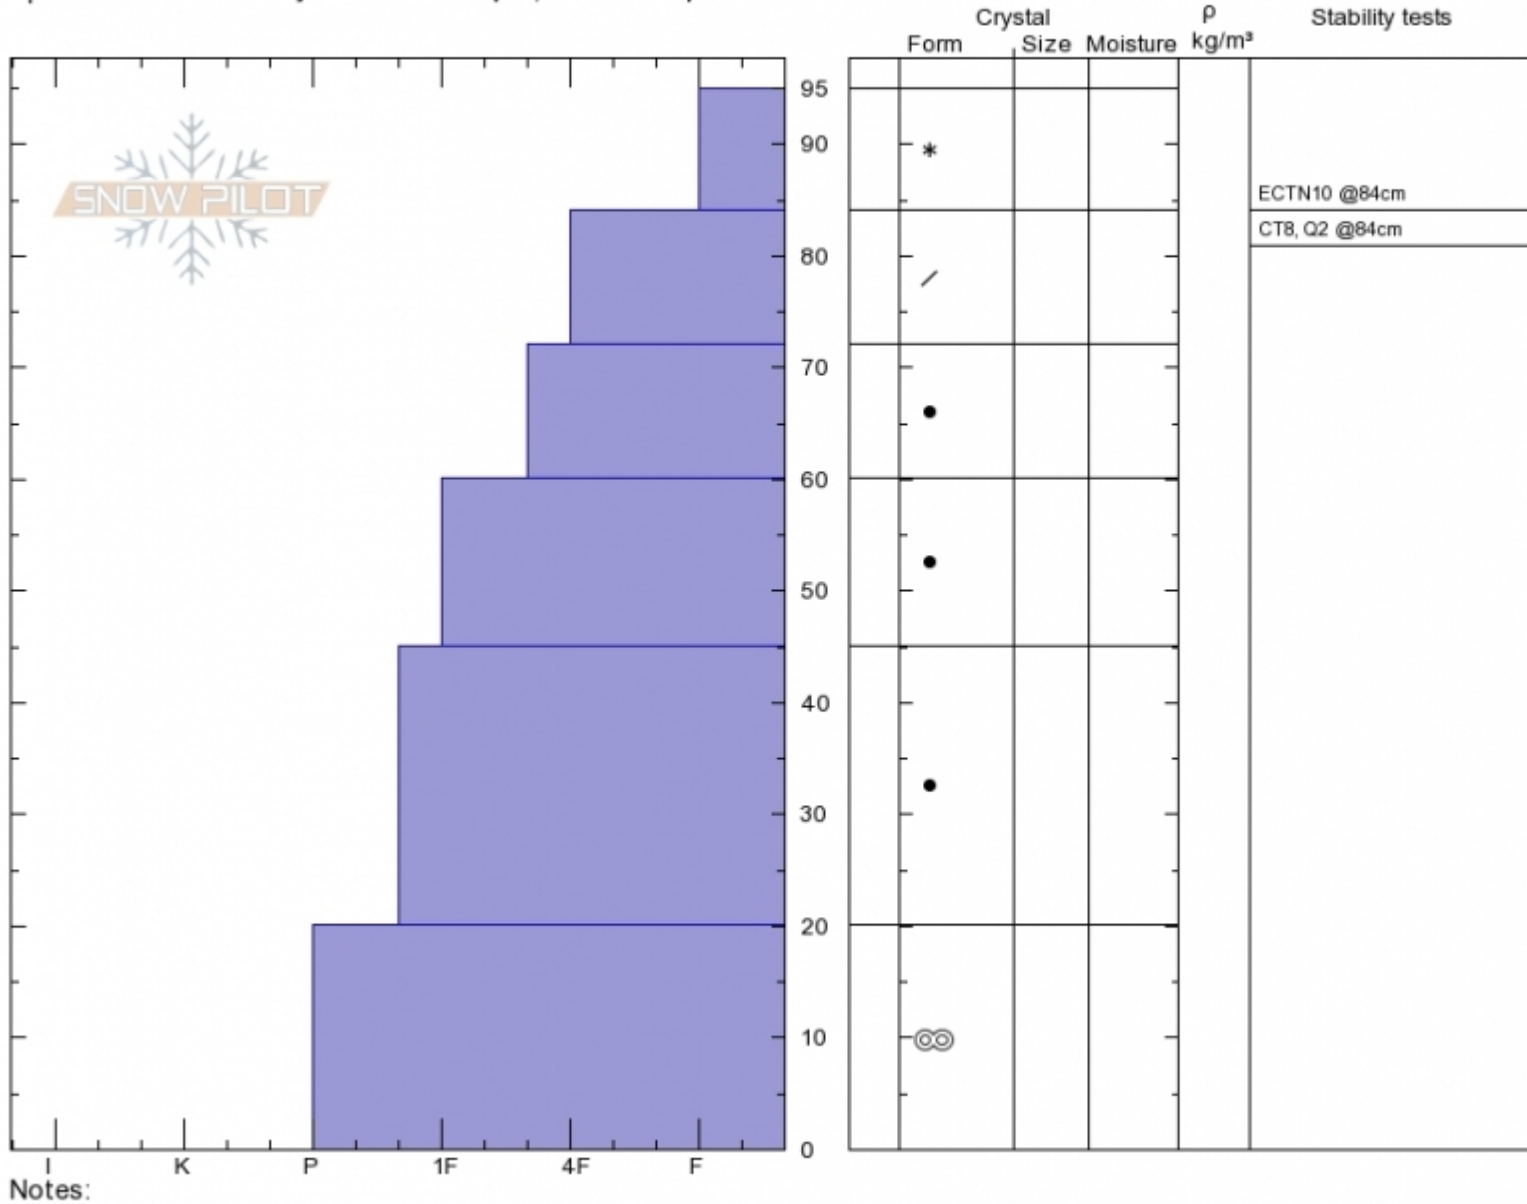

Bostwick Canyon
Bridger Range
MT
 Elevation: **7990 ft**
 Aspect: **290°**
 Specifics: **Recent activity on different slopes; We skied slope**

Alex Marienthal
Sat Dec 1 11:45 2018
 Co-ord: **45.79311N, -110.94444W**
 Slope Angle: **28°**
 Wind Loading:
 Specifics: **Recent activity on different slopes; We skied slope**

Stability: **Good**
 Air Temperature:
 Sky Cover: **BKN**
 Precipitation: **NO**
 Wind: **Light Breeze**

HS95
Stability Test Notes

Layer No

Advisory Region
 Bridger Range
 Bridger Range, 2018-12-03