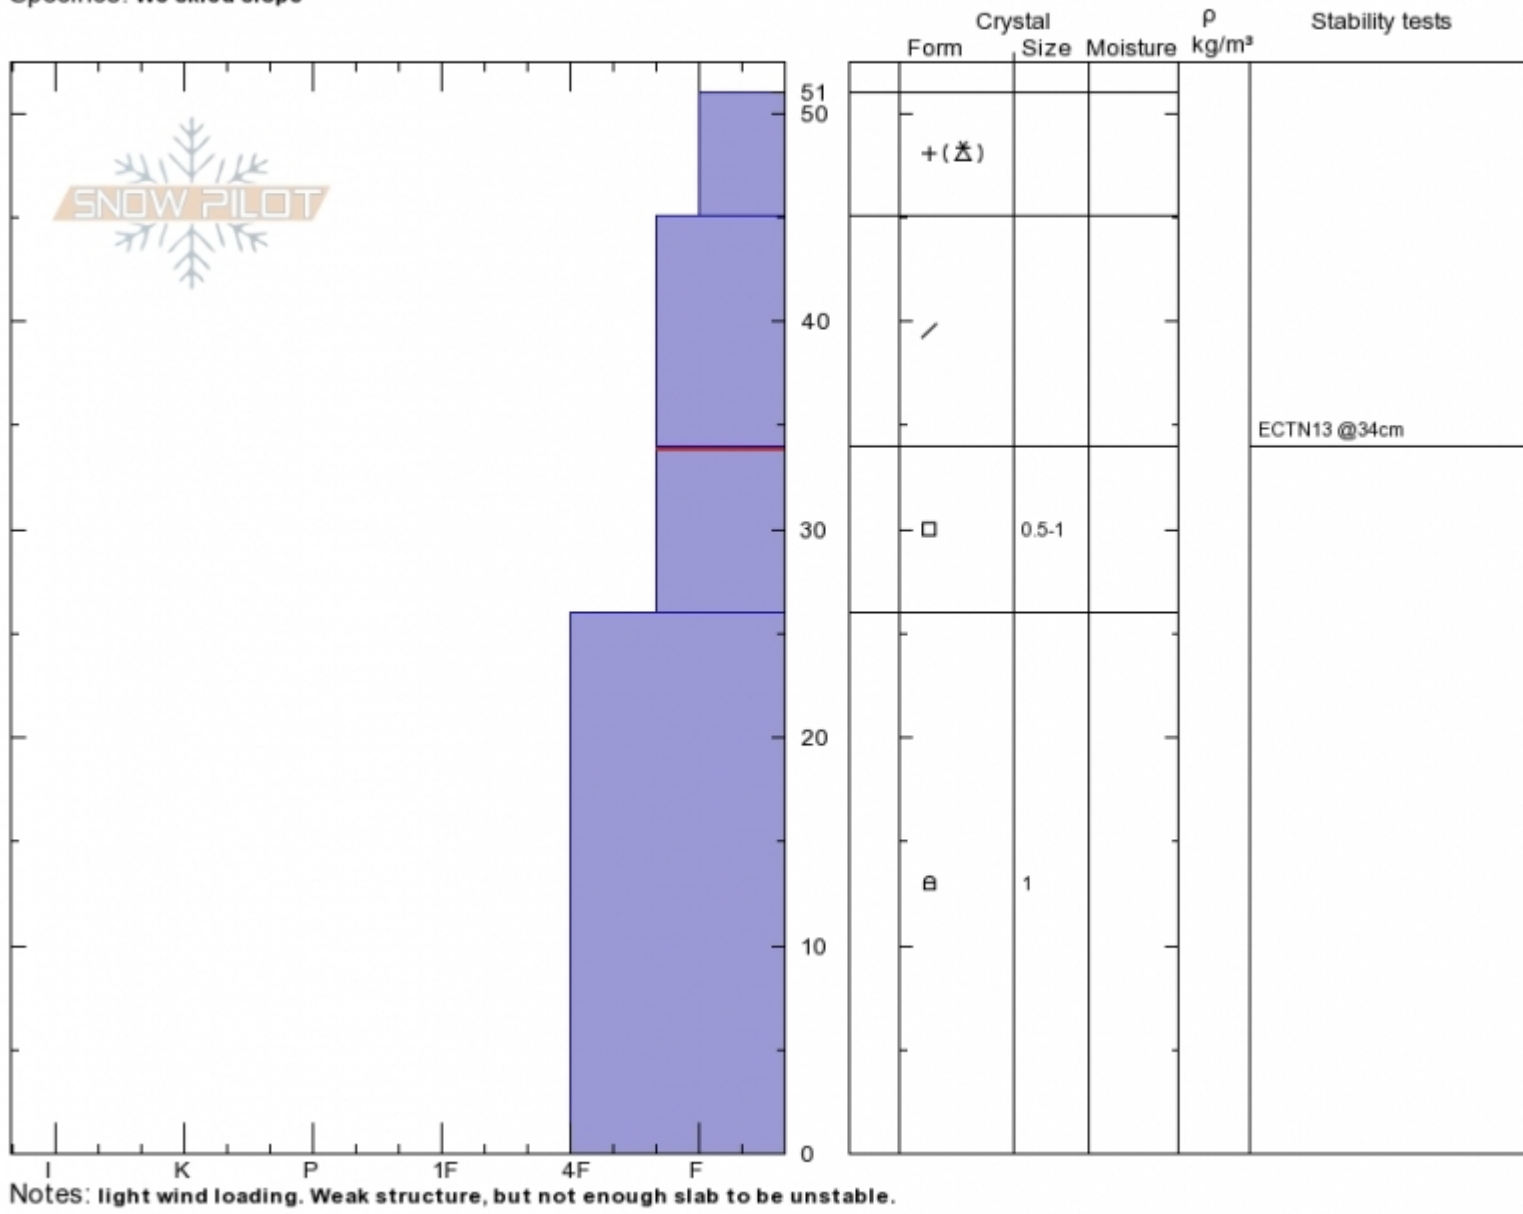

**Beehive Basin**  
**Madison Range-N**  
**MT**  
 Elevation: **8900 ft**  
 Aspect: **240°**  
 Specifics: **We skied slope**

**Eric Knoff**  
**Wed Nov 28 13:10 2018**  
 Co-ord:  
 Slope Angle: **33°**  
 Wind Loading: **previous**

Stability:  
 Air Temperature: **-5°C**  
 Sky Cover: **SCT**  
 Precipitation: **NO**  
 Wind: **W Moderate**

**HS51**  
 Stability Test Notes

Layer No  
**26-34: Pro**

Advisory Region  
 Northern Madison  
 Northern Madison, 2018-11-29