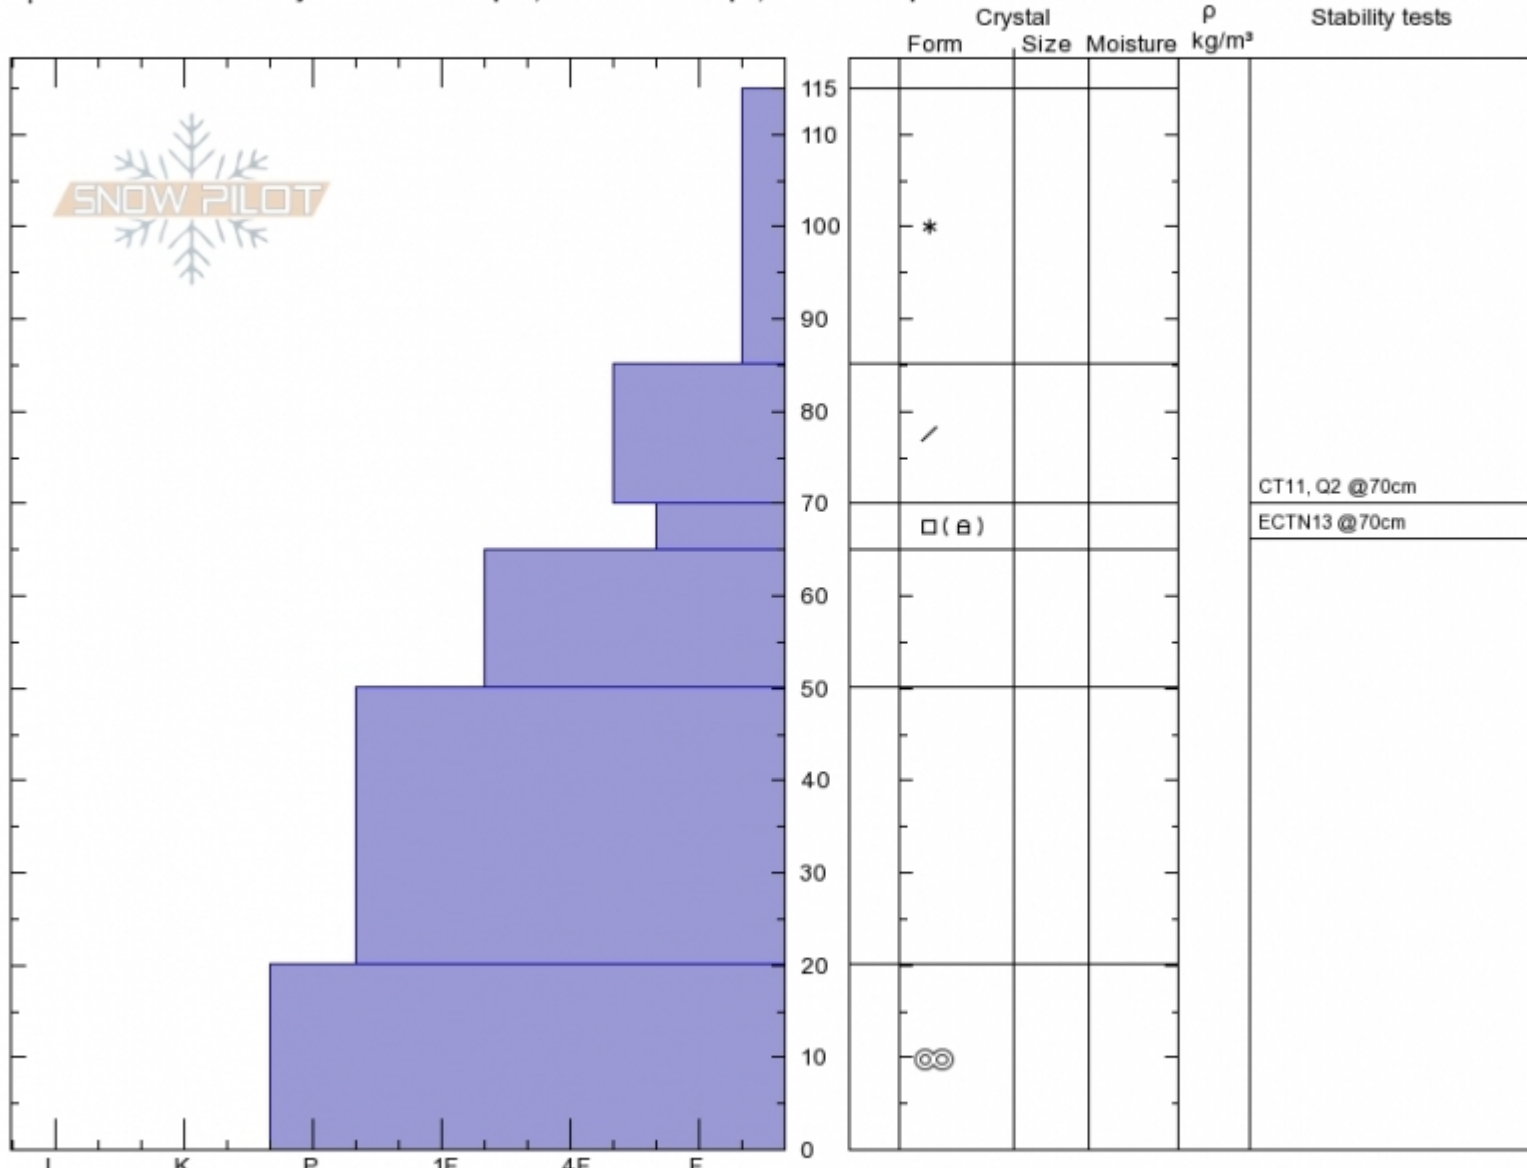

Top of Spanky's
Madison Range-N
MT

Elevation: 9000 ft
Aspect: 70°

Alex Marienthal
Sun Nov 25 11:30 2018
Co-ord: 45.32369N, -111.38047W
Slope Angle: 20°
Wind Loading:

Stability: Fair
Air Temperature:
Sky Cover:
Precipitation:
Wind:

HS115
Stability Test Notes

Layer No
65-70: Pr

Specifics: Recent activity on different slopes; Ski tracks on slope; We skied slope

Notes: Also dug on ascent of west side near Tyler's, ~8,800'. HS 90cm ECTN down 40cm and CT17Q3 at ground. Slightly softer basal layer