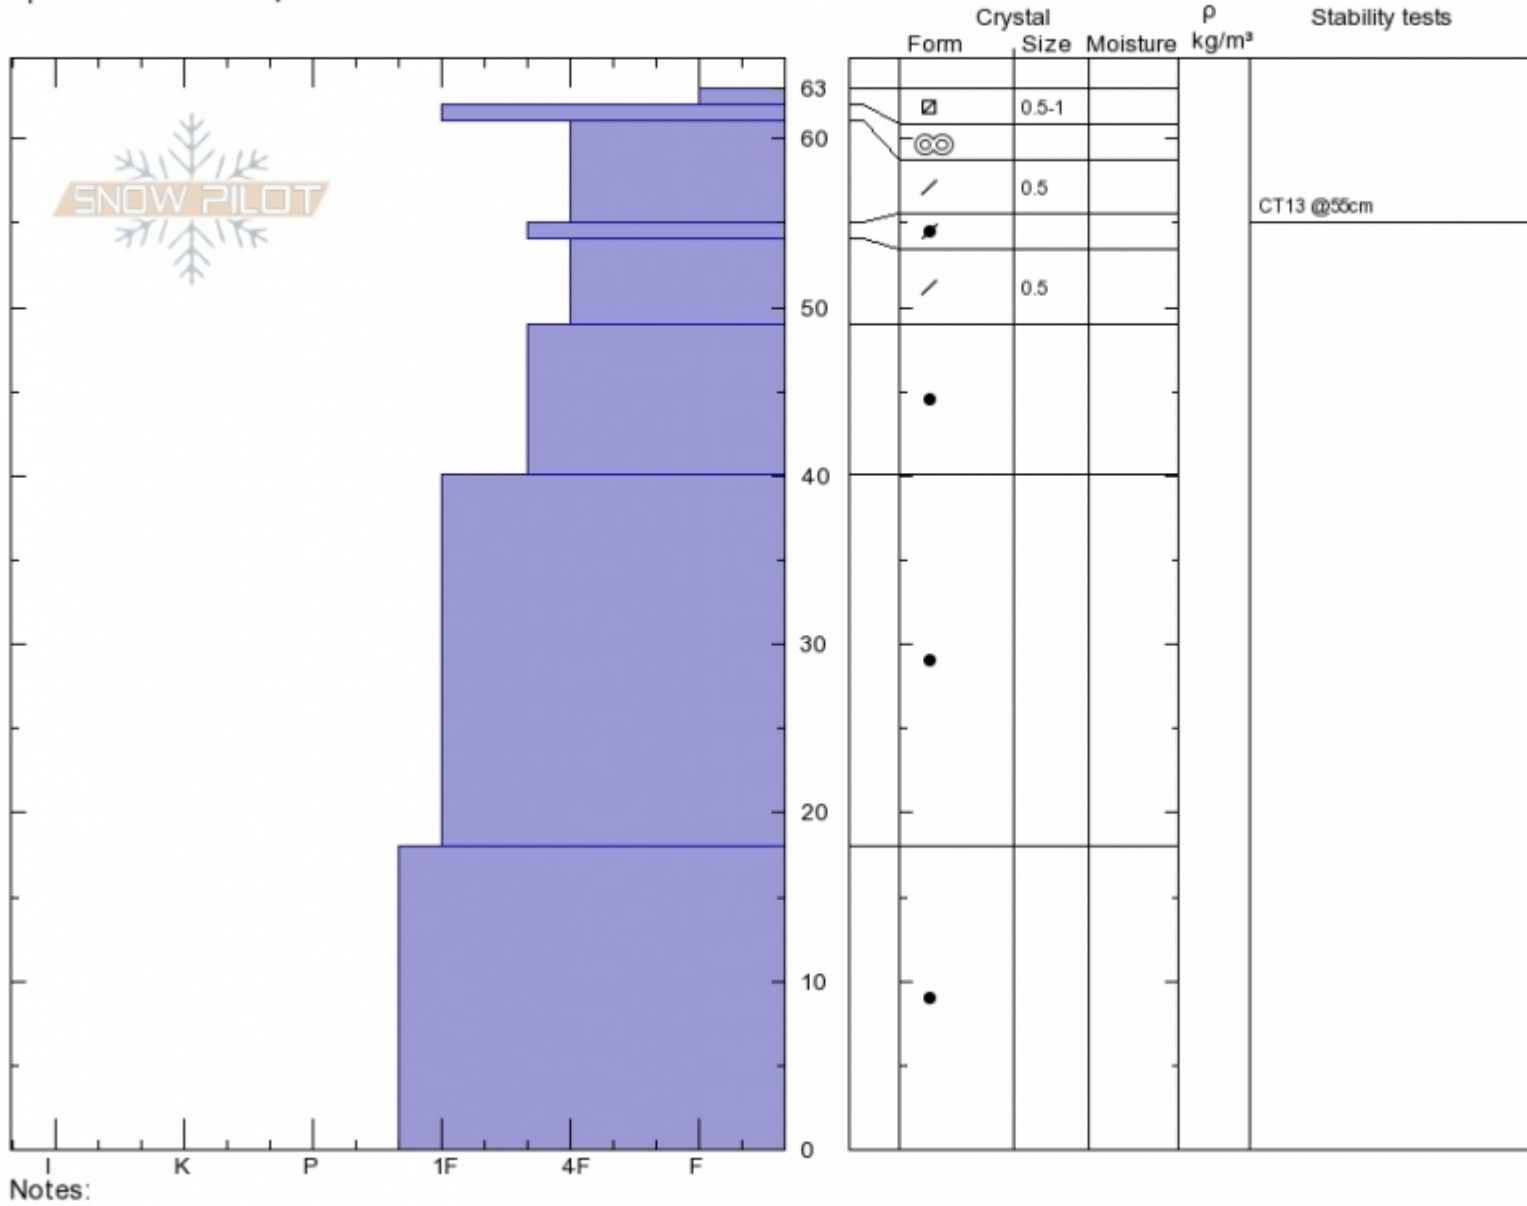

**Blackmore**  
**Gallatin Range-N**  
**MT**  
 Elevation: **9600 ft**  
 Aspect: **110°**  
 Specifics: **We skied slope**

**Andrew Schauer**  
**Wed Nov 21 11:15 2018**  
 Co-ord: **45.44412N, -111.00303W**  
 Slope Angle: **30°**  
 Wind Loading:

Stability:  
 Air Temperature: **2°C**  
 Sky Cover: **CLR**  
 Precipitation: **NO**  
 Wind: **SW Moderate**

**HS63**  
**Stability Test Notes**

Layer No  
**62-63: Pro**

Snowpit from SE aspect at 9600ft on Mount Blackmore. 11-21-2018.

Advisory Region  
 Northern Gallatin  
 Longitude  
 -111.00W  
 Latitude  
 45.44N

Northern Gallatin, 2018-11-21