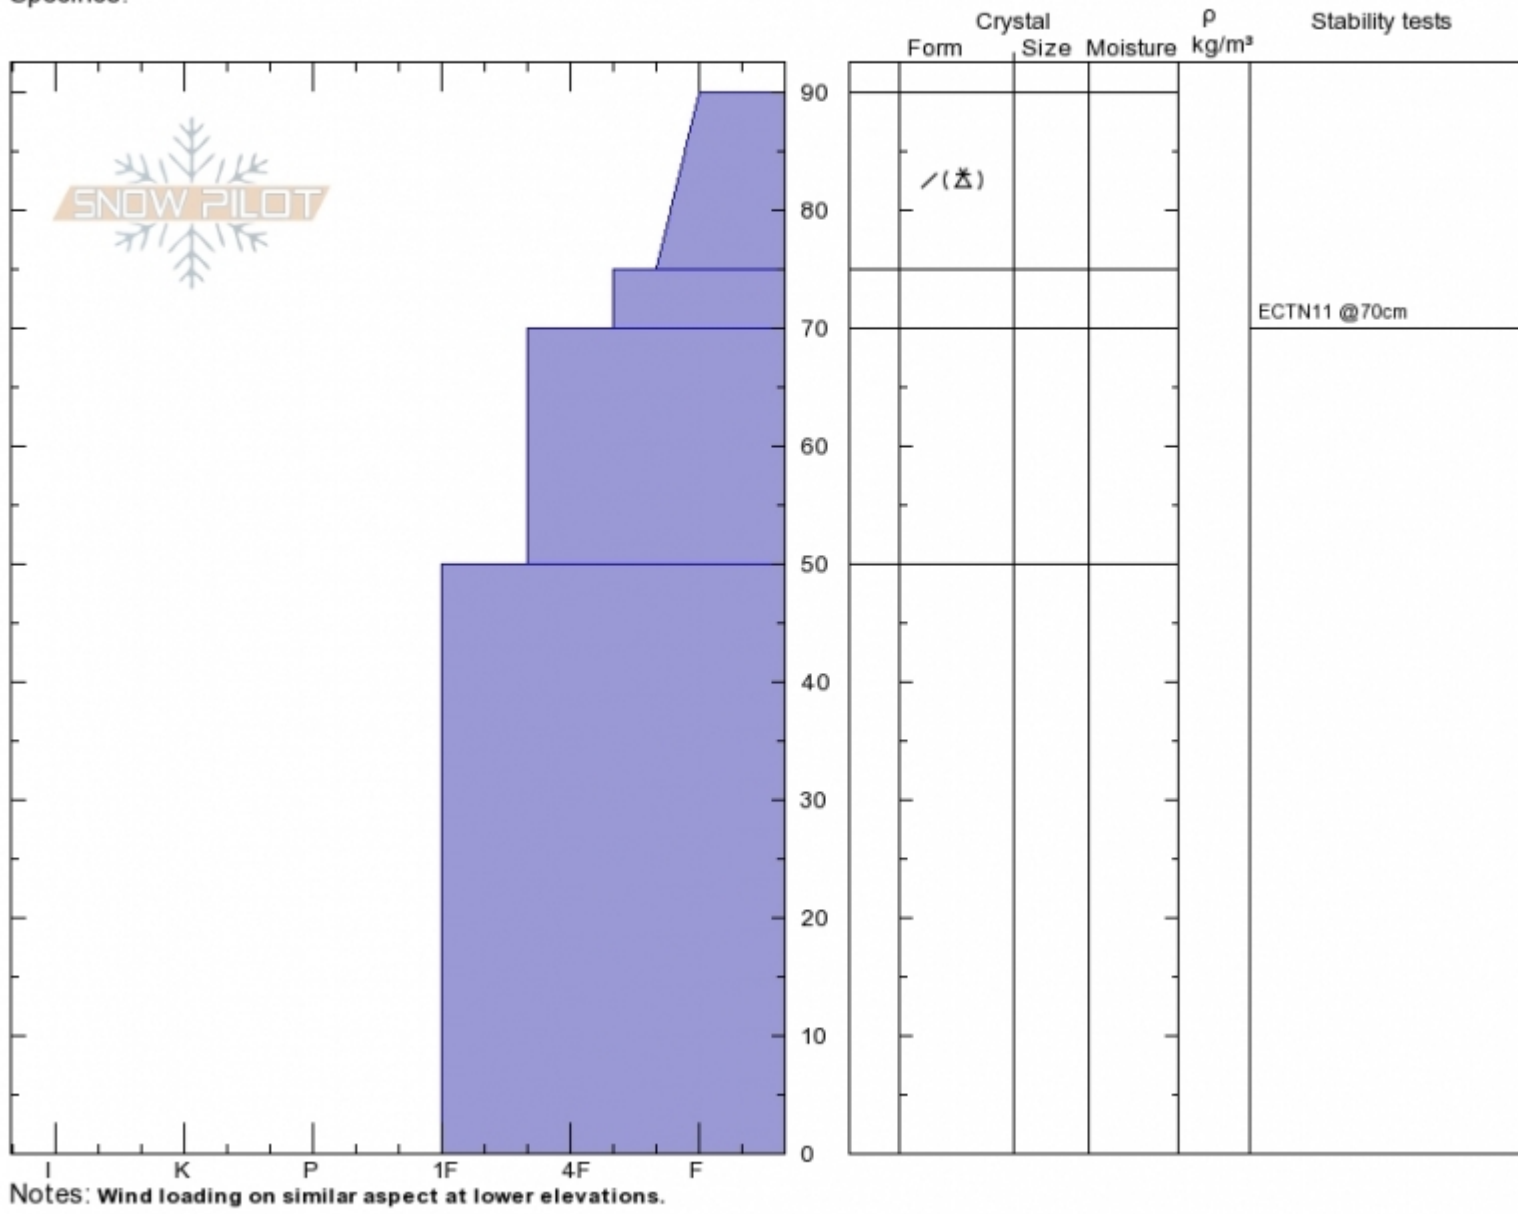

Birthday Pit
Bridger Range
MT
 Elevation: **8650 ft**
 Aspect: **82°**
 Specifics:

Andrew Schauer
Mon Nov 19 11:30 2018
 Co-ord: **45.80300N, -110.93265W**
 Slope Angle: **30°**
 Wind Loading:

Stability:
 Air Temperature: **-3°C**
 Sky Cover: **SCT**
 Precipitation: **NO**
 Wind: **N Light Breeze**

HS90 PS20
 Stability Test Notes

Layer No
75-90: Gr

Advisory Region
 Bridger Range
 Bridger Range, 2018-11-20