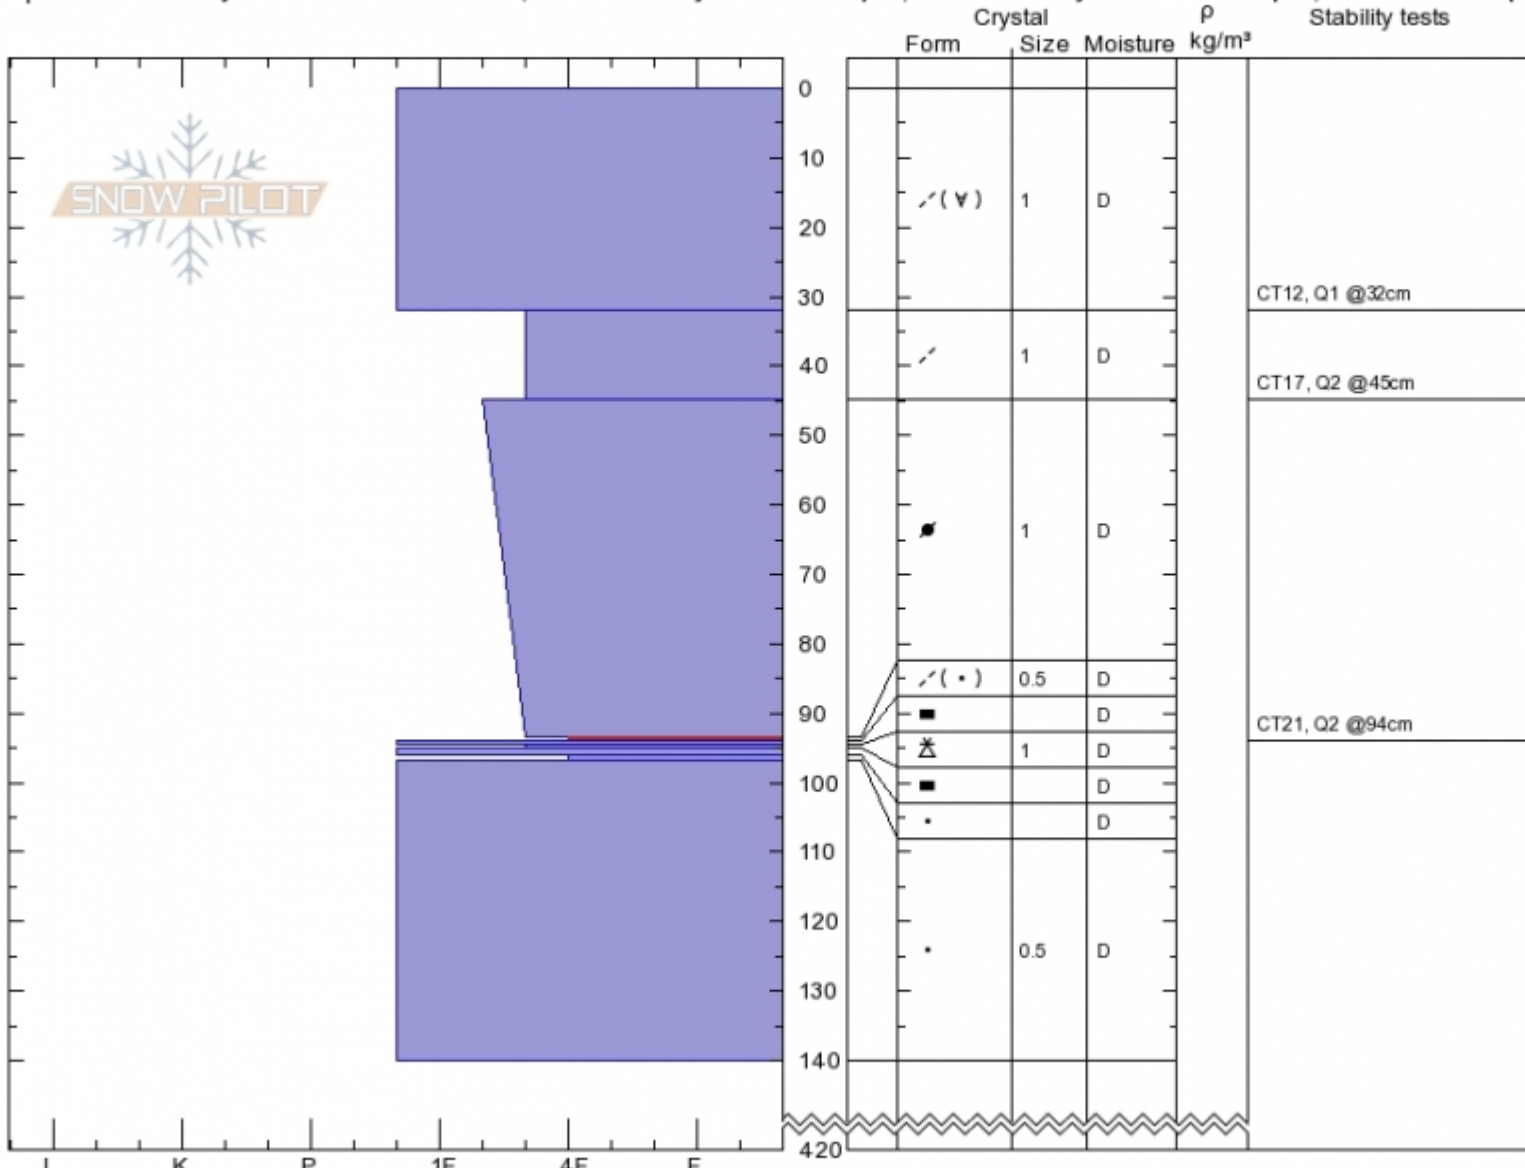

Saddle Peak Avalanche Doug Chabot-Admin
Bridger Range Sat Apr 14 14:00 2018
MT Co-ord: 45.79321N, -110.93537W
 Elevation: 9019 ft Slope Angle: 37°
 Aspect: 94° Wind Loading: **previous**
 Specifics: Pit is adjacent to avalanche: crown; Recent activity on similar slopes; Recent activity on different slopes; Ski tracks on slope

Stability: **Poor** HS420
 Air Temperature: -1°C Stability Test Notes
 Sky Cover: **BKN**
 Precipitation: **NO**
 Wind: **W Moderate**

Layer No
 94-93.5: P
 94.5-94: B

Notes: This avalanche killed a solo skier late morning today. SS-ASu-R3-D2-I

Advisory Region
 Bridger Range
Avalanche Details: [1 skier triggered, caught, partially buried, killed](#)
 Bridger Range, 2018-04-16