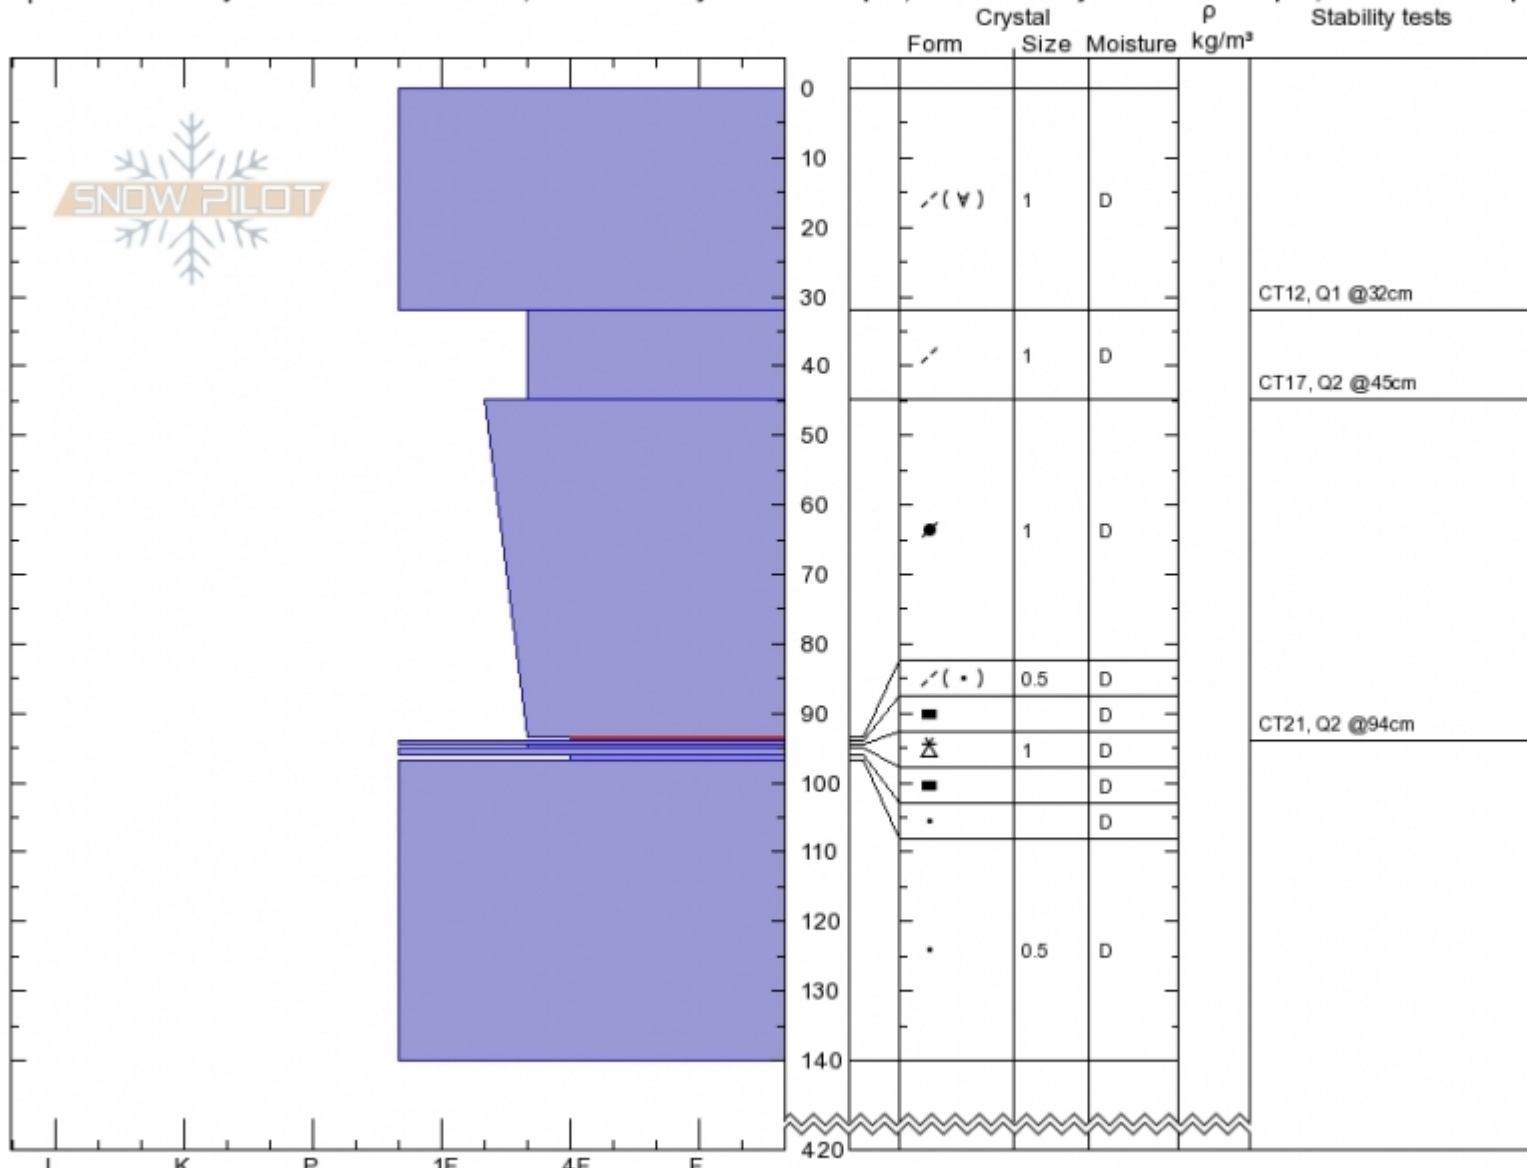

**Saddle Peak Avalanche** Doug Chabot-Admin  
**Bridger Range** Sat Apr 14 14:00 2018  
**MT** Co-ord: 45.79321N, -110.93537W  
 Elevation: 9019 ft Slope Angle: 37°  
 Aspect: 94° Wind Loading: previous  
 Specifics: Pit is adjacent to avalanche: crown; Recent activity on similar slopes; Recent activity on different slopes; Ski tracks on slope

Stability: **Poor** HS420  
 Air Temperature: -1°C Stability Test Notes  
 Sky Cover: **BKN**  
 Precipitation: **NO**  
 Wind: **W Moderate**

Layer No  
 94-93.5: P  
 94.5-94: B

Notes: This avalanche killed a solo skier late morning today. SS-ASu-R3-D2-I