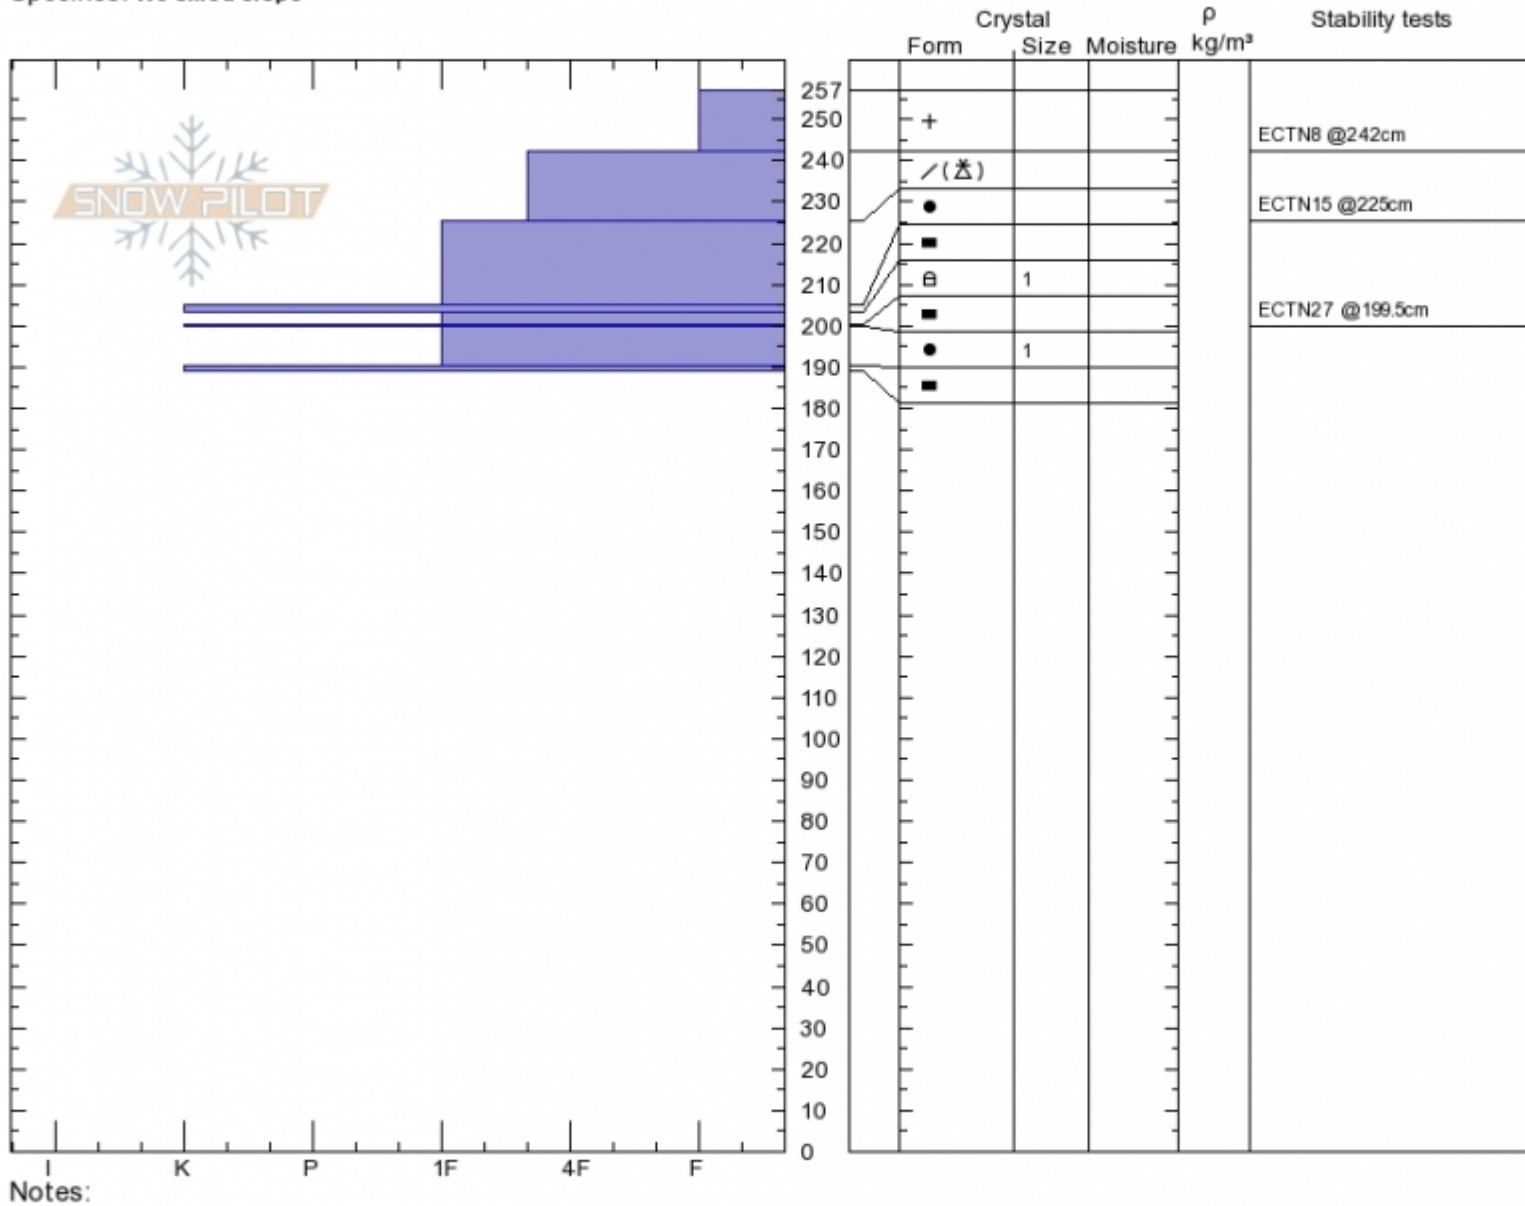

Palisades Butte
 Gallatin Range-N
 MT
 Elevation: 9650 ft
 Aspect: 160°
 Specifics: We skied slope

Doug Chabot-Admin
 Thu Mar 29 11:45 2018
 Co-ord: 45.41848N, -110.97893W
 Slope Angle: 32°
 Wind Loading: yes

Stability: **Very Good**
 Air Temperature: -7°C
 Sky Cover: **CLR**
 Precipitation: **NO**
 Wind: **W Moderate**

HS257
 Stability Test Notes

Layer No

Advisory Region
 Northern Gallatin
 Northern Gallatin, 2018-04-01