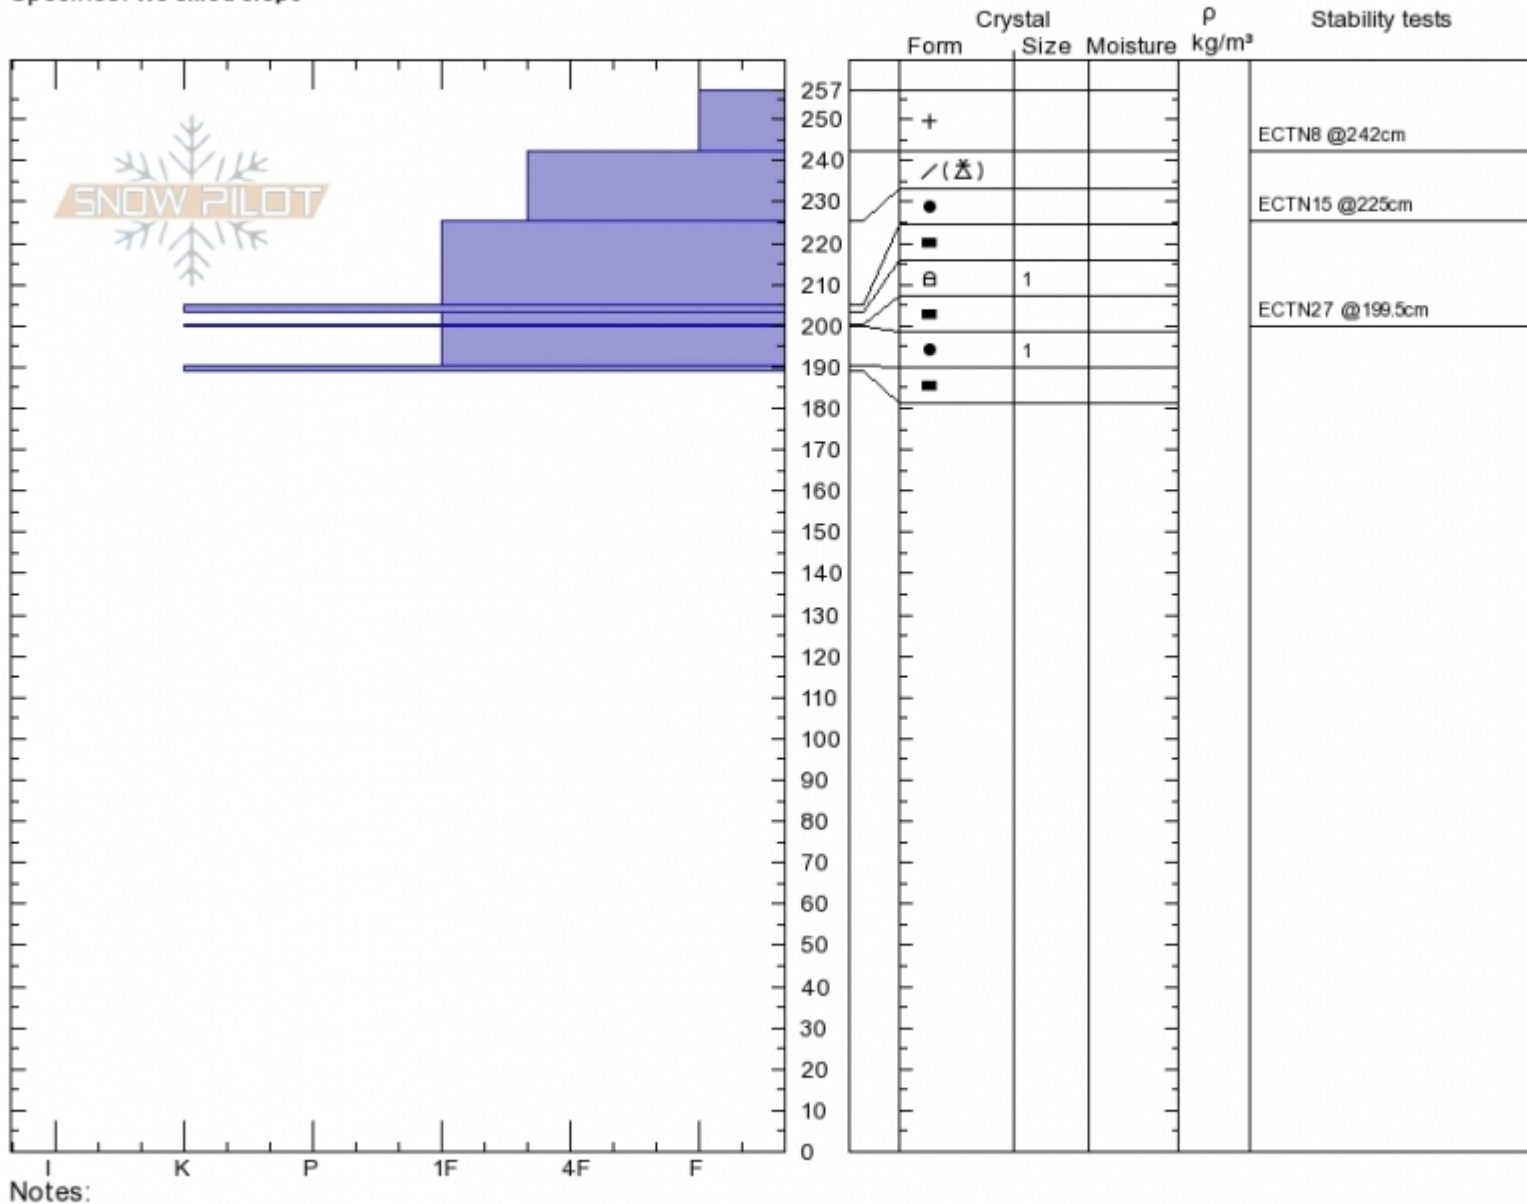

Palisades Butte
Gallatin Range-N
MT
 Elevation: **9650 ft**
 Aspect: **160°**
 Specifics: **We skied slope**

Doug Chabot-Admin
Thu Mar 29 11:45 2018
 Co-ord: **45.41848N, -110.97893W**
 Slope Angle: **32°**
 Wind Loading: **yes**

Stability: **Very Good**
 Air Temperature: **-7°C**
 Sky Cover: **CLR**
 Precipitation: **NO**
 Wind: **W Moderate**

HS257
 Stability Test Notes

Layer No

Advisory Region
 Northern Gallatin
 Northern Gallatin, 2018-04-01